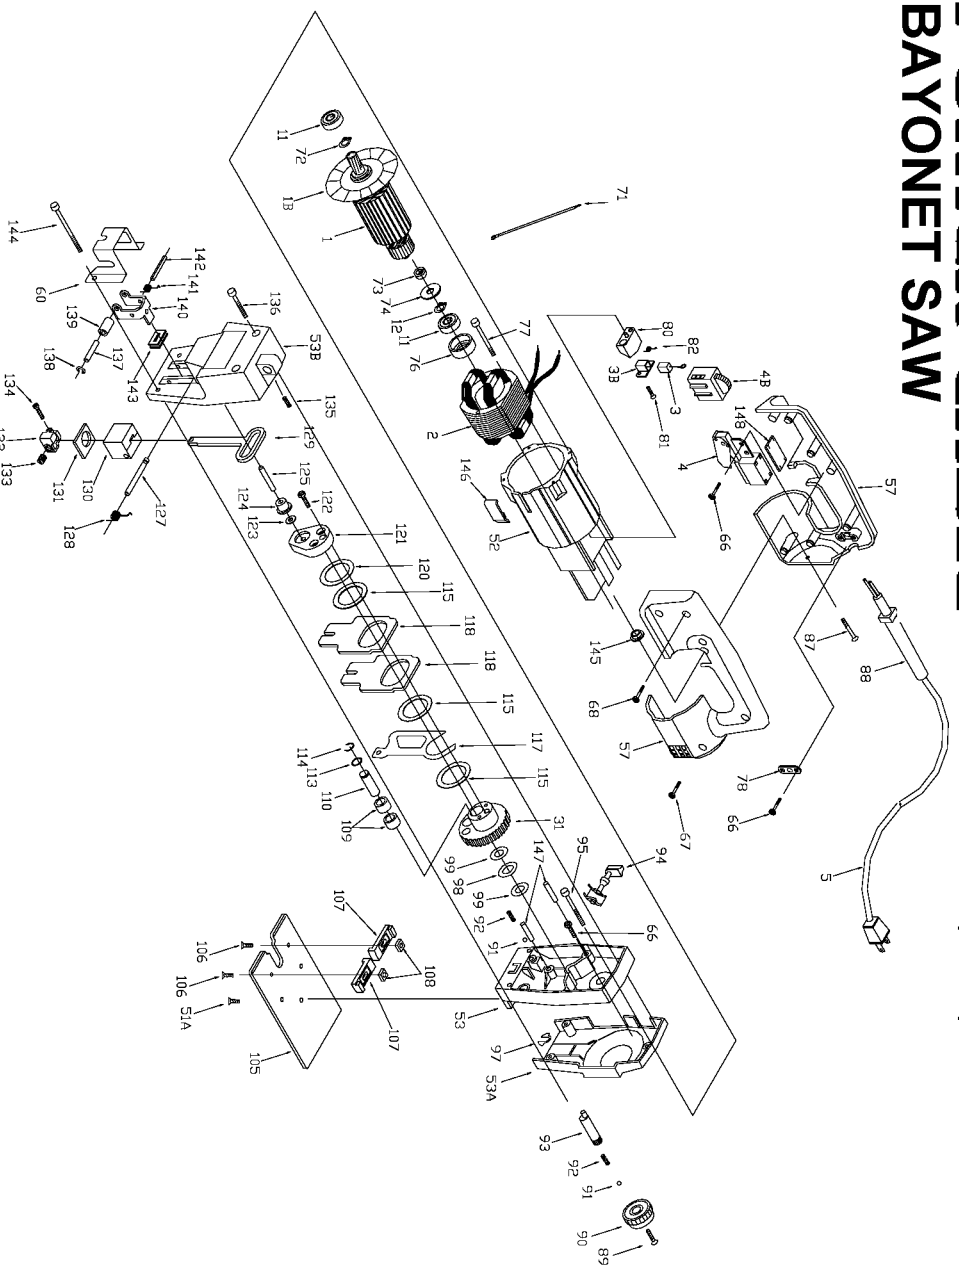

# PORTER-CABLE BAYONET SAW

WARNING: Electrical repairs should only be attempted by trained repairmen. Contact the nearest Porter-Cable Service Center or other competent repair center.

## Parts List for J-7549 Type 2

Item Number	Part Number	Description	Qty Required
1	875066	ARMATURE	1
1	811531	FAN	1
2	891212	FIELD	1
3	690741	BRUSH	2
3	690742	BRUSH HOLDER	2
4	695920	SWITCH	1
4	886978	SWITCH	1
5	330072-97	CORD/10 FT/18-2	1
11	330003-85	BEARING	3
12	849328	SPACER	1
31	874930	GEAR	1
51	883486	SCREW	10
52	888001	MOTOR HSG	1
53	884068	GEAR HSG ASSY	1
53	872817	INTERM HOUSING	1
53	000000-00	No Longer Available	1
57	694022	HANDLE SET	1
60	873403	CHIP DEFLECTOR	1
66	882185	SCREW MACHINE STEEL	10
67	859384	SCREW	10
68	694015	SCREW	10
71	887508	LEAD	1
72	802203	RING	1
73	695894	TUBE	1
74	695893	WASHER	10
76	694432	BEARING MOUNT	3
77	695185	FIELD SCREW	1

## Parts List for J-7549 Type 2

Item Number	Part Number	Description	Qty Required
120	872802	SPRING WASHER	10
121	872732	CRANK BLOCK	1
122	886538	SCREW	10
123	858792	WASHER	10
124	876768	SHAFT/ROLLER KIT	1
124	889081	DRIVE ROLLER	1
125	693988	SHAFT	1
127	884036	PIVOT SHAFT	1
128	693963	SPRING	10
129	876768	SHAFT/ROLLER KIT	1
129	876765	RECIP SHAFT	1
130	873386	BEARING BLOCK	3
131	693960	SEAL	1
132	873306	BLADE CLAMP	1
133	874477	SCREW	10
134	874479	SCREW	10
135	802388	SCREW	10
136	694003	SCREW	10
137	695778	SHAFT-ROLLER	1
138	695630	RETAINING RING	10
139	876767	ROLLER-ORBIT	1
140	873314	SUPPORT ARM	1
141	695892	SPRING	10
142	873391	SHAFT	1
143	693964	SEAL	1
144	882256	SCREW	10
145	000000-00	No Longer Available	1