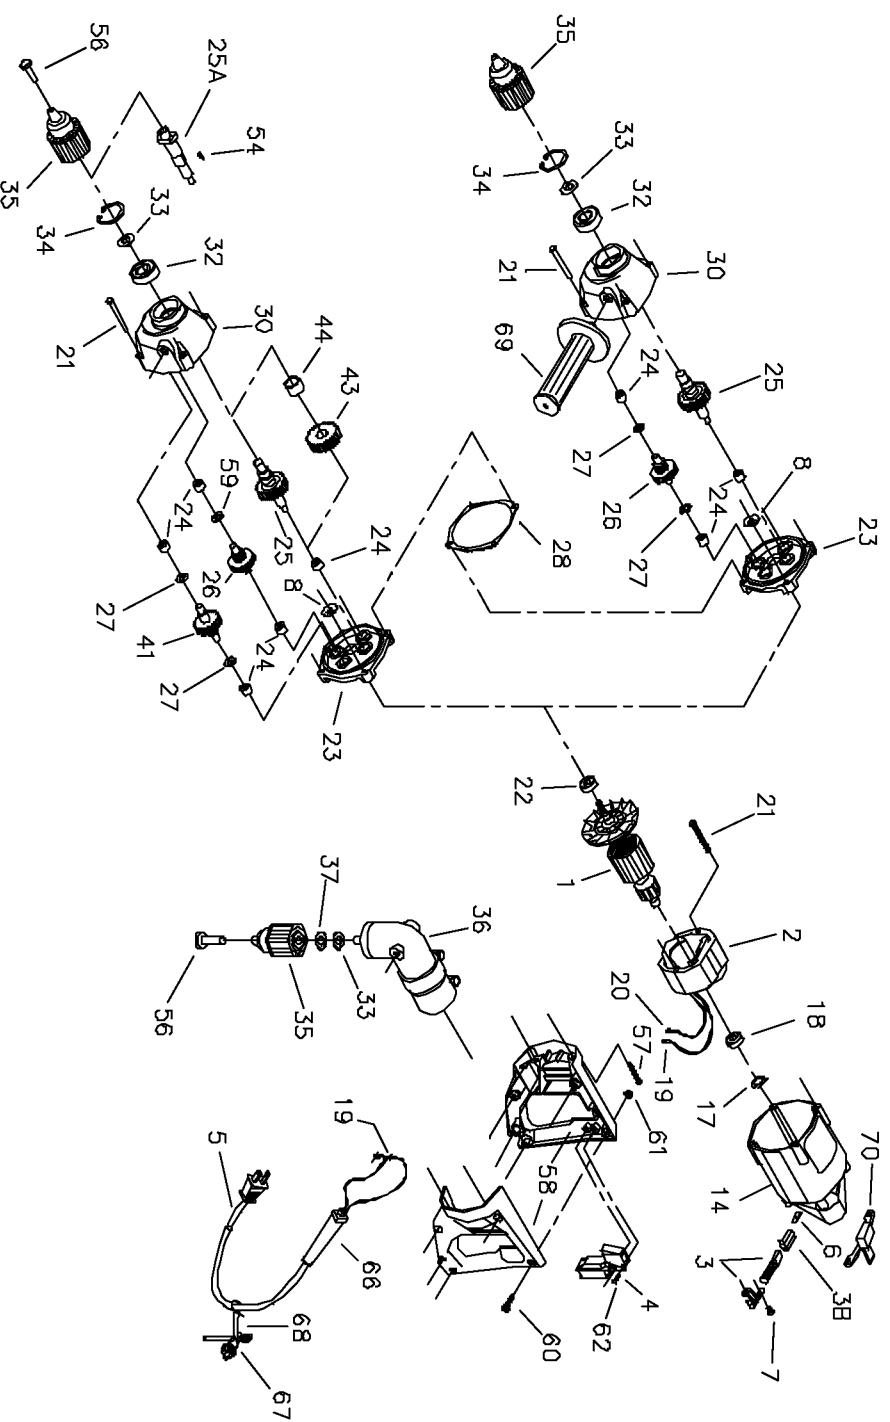

PORTER-CABLE “D” HANDLE DRILLS

WARNING: Electrical repairs should only be attempted by trained repairmen. Contact the nearest Porter-Cable Service Center or other competent repair center.

- 7551
- 7552
- 7553
- 7554
- 7556

Parts List for J-7552 Type 1

Item Number	Part Number	Description	Qty Required
1	865656	ARMATURE 115V	1
1	878904SV	FAN	1
1	878904SV	FAN	1
2	875579	FIELD	1
3	874289	BRUSH & RETAINER ASY	2
3	865323	BRUSH HOLDER	2
4	864459	SWITCH	1
5	A10193	CORDSET	1
6	865321	BRUSH INSULATOR	2
7	802848	SCREW	10
8	865653	SLINGER	1
14	000000-00	No Longer Available	1
17	842610	SPRING-PRELOAD	1
18	855284	BEARING	3
19	862450	TERMINAL	1
20	849314	TERM	1
21	882704	SCREW	10
22	330003-17	BEARING,BALL	3
23	000000-00	No Longer Available	1
24	838073	BEARING	3
25	000000-00	No Longer Available	1
26	000000-00	No Longer Available	1
27	847769	WASHER	10
28	877281	GASKET	1
30	000000-00	No Longer Available	1
32	865119SV	BALL BEARING	3
33	892251	SPACER	10

Parts List for J-7552 Type 1

Item Number	Part Number	Description	Qty Required
34	000000-00	No Longer Available	10
34	802426	RING	10
35	865344	CHUCK	1
36	000000-00	No Longer Available	1
37	873579	BRASS WASHER	10
57	900826	SCREW	10
58	892791	HANDLE SET	1
60	802589	SCREW	10
61	862641	NUT	10
62	859227	SCREW	10
66	901266	STRAIN RELIEVER	1
67	875134	CHUCK KEY	1
68	842323	WRENCH HOLDER	1
69	695146	HANDLE	1
70	695077	MOUNTING BRKET TRIAC	1
72	873580	PIN WRENCH (5079)	1
73	000000-00	No Longer Available	1
800	801945	TUBE GREASE	1
800	000000-00	No Longer Available	1
861	899179	CARRYING CASE	1