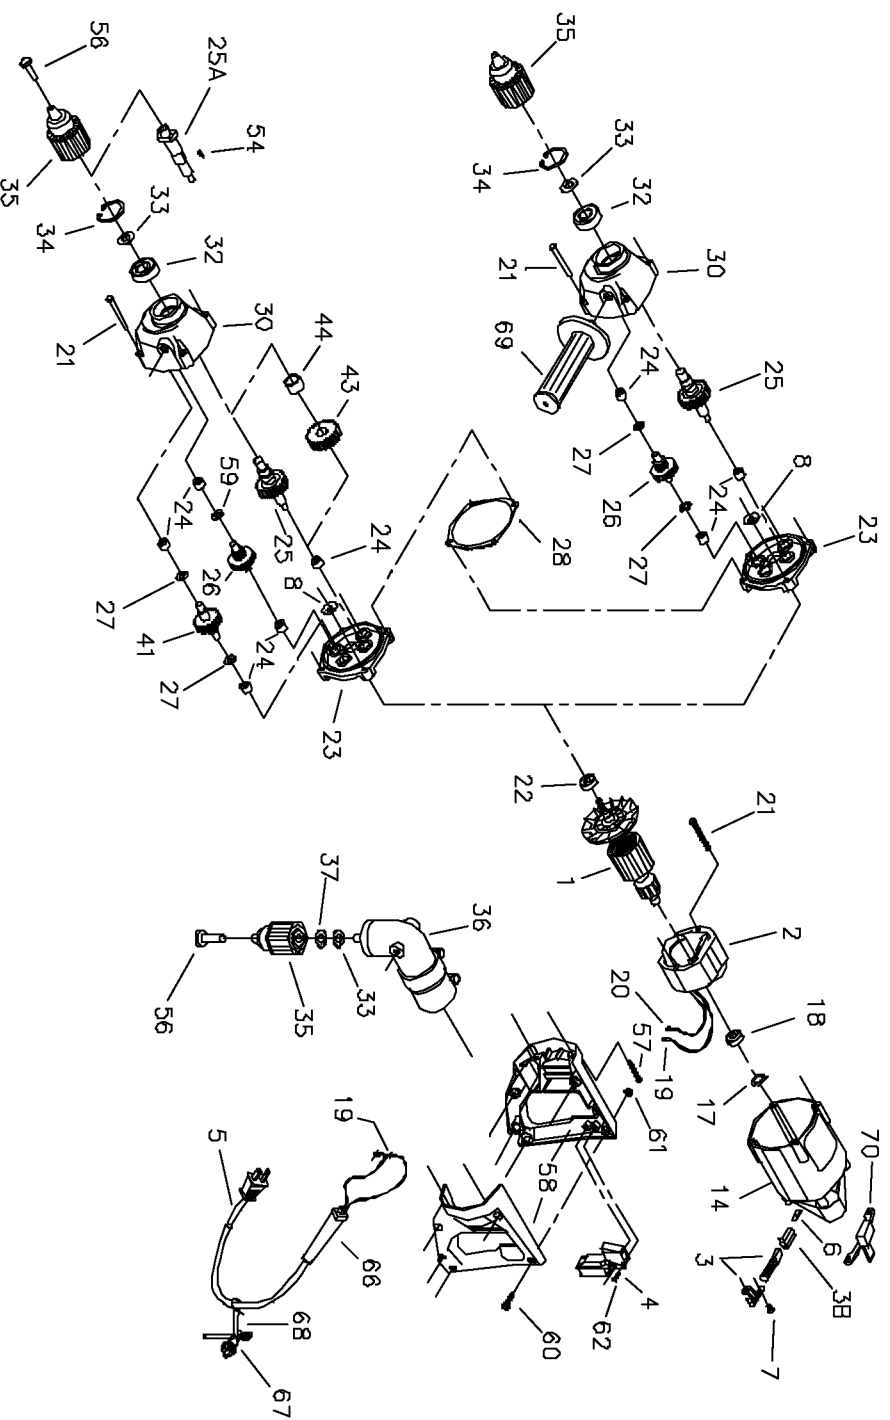

# PORTER-CABLE “D” HANDLE DRILLS

WARNING: Electrical repairs should only be attempted by trained repairmen. Contact the nearest Porter-Cable Service Center or other competent repair center.

**7551**  
**7552**  
**7553**  
**7554**  
**7556**

## Parts List for J-7554 Type 2

Item Number	Part Number	Description	Qty Required
1	865654	ARMATURE 115V	1
1	878904SV	FAN	1
1	878904SV	FAN	1
2	875579	FIELD	1
3	874289	BRUSH & RETAINER ASY	2
3	865323	BRUSH HOLDER	2
4	000000-00	No Longer Available	1
4	872575	SWITCH KIT	1
5	A10193	CORDSET	1
6	865321	BRUSH INSULATOR	2
7	802848	SCREW	10
8	865653	SLINGER	1
14	000000-00	No Longer Available	1
17	842610	SPRING-PRELOAD	1
18	855284	BEARING	3
19	862450	TERMINAL	1
20	849314	TERM	1
21	882704	SCREW	10
22	330003-17	BEARING,BALL	3
23	000000-00	No Longer Available	1
24	838073	BEARING	3
25	000000-00	No Longer Available	1
25	000000-00	No Longer Available	1
26	D865312	GEAR & SHAFT AS	1
27	847769	WASHER	10
28	877281	GASKET	1
30	868060	GEAR HSG ASSY	1

## Parts List for J-7554 Type 2

Item Number	Part Number	Description	Qty Required
32	865119SV	BALL BEARING	3
33	892251	SPACER	10
34	000000-00	No Longer Available	10
34	802426	RING	10
35	865344	CHUCK	1
36	000000-00	No Longer Available	1
37	873579	BRASS WASHER	10
41	D866973	IDLER ASSY	1
56	885157	SCREW	1
57	900826	SCREW	10
58	000000-00	No Longer Available	1
60	802589	SCREW	10
61	862641	NUT	10
62	859227	SCREW	10
66	901266	STRAIN RELIEVER	1
67	875134	CHUCK KEY	1
68	842323	WRENCH HOLDER	1
69	695146	HANDLE	1
70	695077	MOUNTING BRKET TRIAC	1
72	873580	PIN WRENCH (5079)	1
73	000000-00	No Longer Available	1
800	801945	TUBE GREASE	1
800	000000-00	No Longer Available	1
861	899179	CARRYING CASE	1