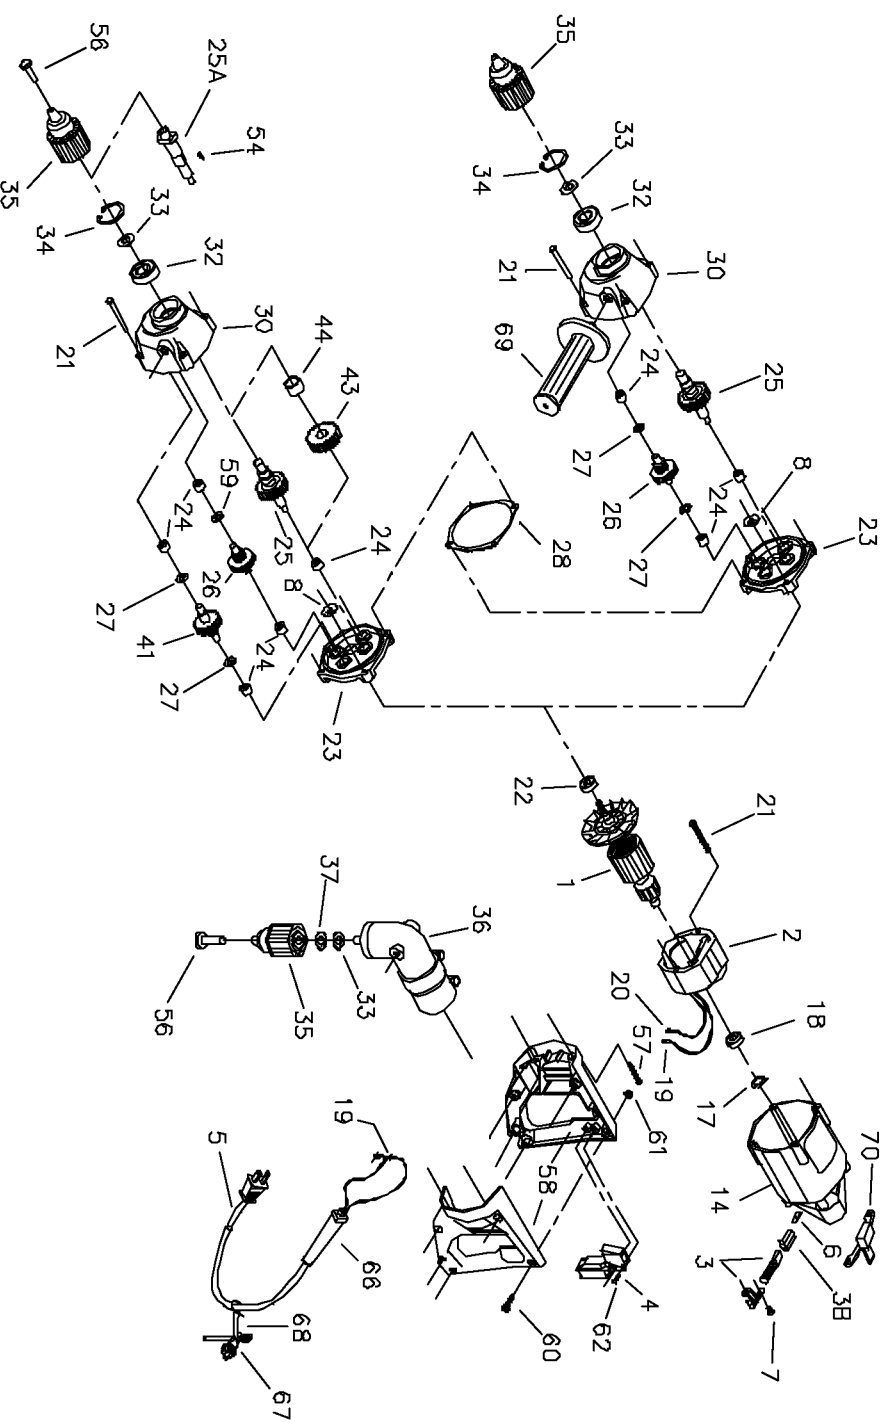

PORTER-CABLE “D” HANDLE DRILLS

WARNING: Electrical repairs should only be attempted by trained repairmen. Contact the nearest Porter-Cable Service Center or other competent repair center.

- 7551
- 7552
- 7553
- 7554
- 7556

Parts List for J-7554 Type 3

Item Number	Part Number	Description	Qty Required
1	865654	ARMATURE 115V	1
1	878904SV	FAN	1
1	878904SV	FAN	1
2	875579	FIELD	1
3	874289	BRUSH & RETAINER ASY	2
3	865323	BRUSH HOLDER	2
4	000000-00	No Longer Available	1
4	872575	SWITCH KIT	1
5	A10193	CORDSET	1
6	865321	BRUSH INSULATOR	2
7	802848	SCREW	10
8	865653	SLINGER	1
14	000000-00	No Longer Available	1
17	842610	SPRING-PRELOAD	1
18	855284	BEARING	3
19	862450	TERMINAL	1
20	849314	TERM	1
21	882704	SCREW	10
22	330003-17	BEARING,BALL	3
23	000000-00	No Longer Available	1
24	838073	BEARING	3
25	878243	SPINDLE KIT	1
26	D865312	GEAR & SHAFT AS	1
27	847769	WASHER	10
28	877281	GASKET	1
30	868060	GEAR HSG ASSY	1
32	865119SV	BALL BEARING	3

Parts List for J-7554 Type 3

Item Number	Part Number	Description	Qty Required
33	892251	SPACER	10
34	000000-00	No Longer Available	10
34	802426	RING	10
35	865344	CHUCK	1
36	000000-00	No Longer Available	1
37	873579	BRASS WASHER	10
41	D866973	IDLER ASSY	1
43	D865639	GEAR	1
44	866524	SPACER	1
54	878563	KEY	1
56	885157	SCREW	1
57	900826	SCREW	10
58	000000-00	No Longer Available	1
60	802589	SCREW	10
61	862641	NUT	10
62	859227	SCREW	10
66	901266	STRAIN RELIEVER	1
67	875134	CHUCK KEY	1
68	842323	WRENCH HOLDER	1
69	695146	HANDLE	1
70	695077	MOUNTING BRKET TRIAC	1
71	873574	WRENCH OPEN END	1
72	873580	PIN WRENCH (5079)	1
73	000000-00	No Longer Available	1
800	801945	TUBE GREASE	1
800	000000-00	No Longer Available	1
861	899179	CARRYING CASE	1