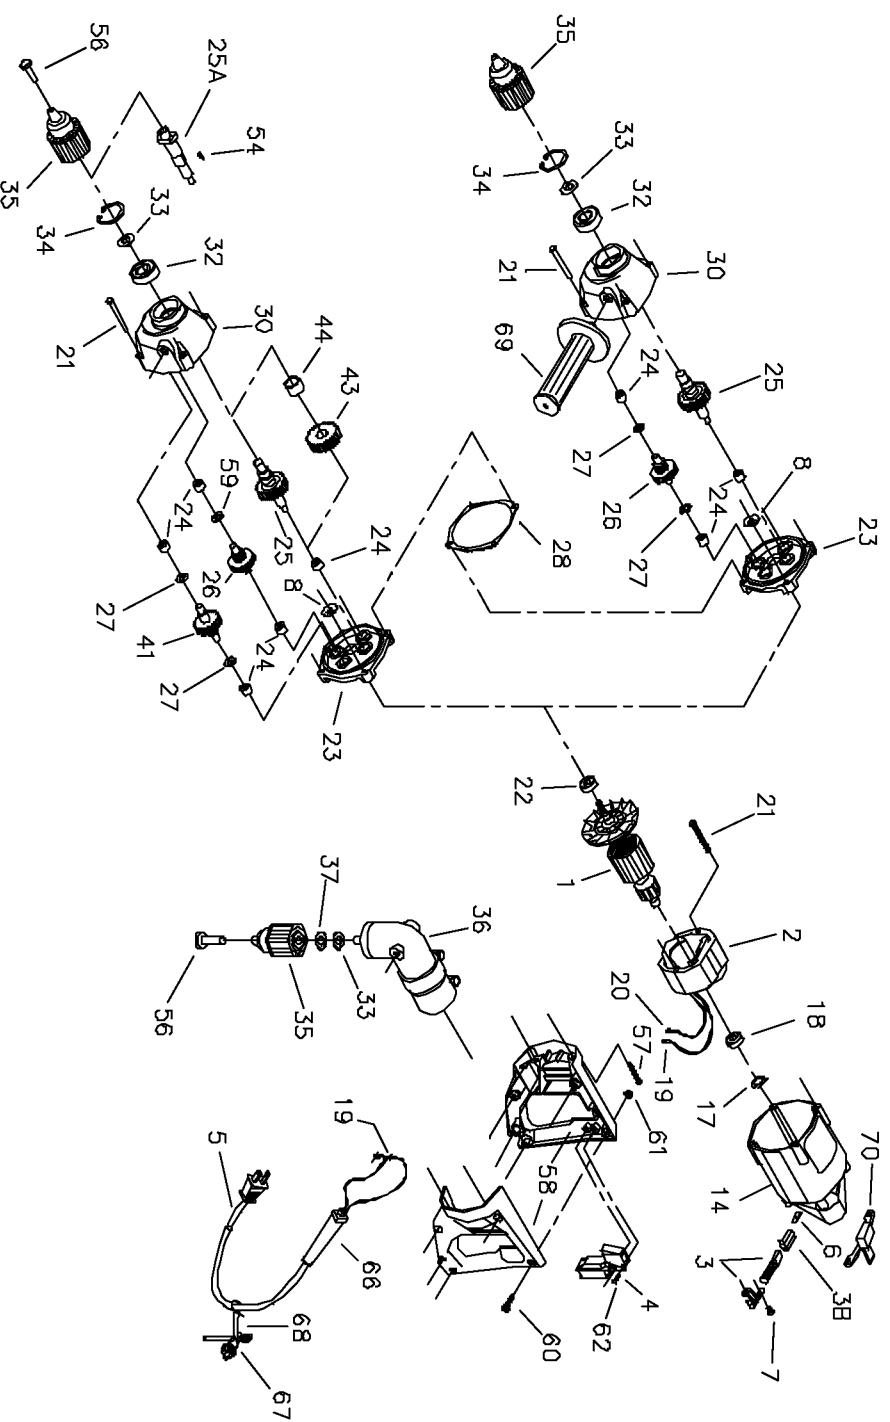

PORTER-CABLE “D” HANDLE DRILLS

WARNING: Electrical repairs should only be attempted by trained repairmen. Contact the nearest Porter-Cable Service Center or other competent repair center.

- 7551
- 7552
- 7553
- 7554
- 7556

Parts List for J-7554 Type 5

Item Number	Part Number	Description	Qty Required
1	865654	ARMATURE 115V	1
1	878904SV	FAN	1
1	878904SV	FAN	1
2	875579	FIELD	1
3	874289	BRUSH & RETAINER ASY	2
3	865323	BRUSH HOLDER	2
4	875328	INSULATOR	1
4	875506	REV SWITCH	1
4	883498	SWITCH & TRIAC	1
5	A10193	CORDSET	1
6	865321	BRUSH INSULATOR	2
7	882703	SCREW	10
8	865653	SLINGER	1
14	000000-00	No Longer Available	1
17	694432	BEARING MOUNT	1
17	842610	SPRING-PRELOAD	1
18	855284	BEARING	3
19	862450	TERMINAL	1
20	849314	TERM	1
21	882704	SCREW	10
22	330003-17	BEARING,BALL	3
23	000000-00	No Longer Available	1
24	838073	BEARING	3
25	878243	SPINDLE KIT	1
26	D865312	GEAR & SHAFT AS	1
27	847769	WASHER	10
28	877281	GASKET	1

Parts List for J-7554 Type 5

Item Number	Part Number	Description	Qty Required
30	868060	GEAR HSG ASSY	1
32	865119SV	BALL BEARING	3
33	892251	SPACER	10
34	000000-00	No Longer Available	10
34	802426	RING	10
35	865344	CHUCK	1
36	000000-00	No Longer Available	1
37	873579	BRASS WASHER	10
41	D866973	IDLER ASSY	1
43	D865639	GEAR	1
44	866524	SPACER	1
54	878563	KEY	1
56	885157	SCREW	1
57	900826	SCREW	10
58	000000-00	No Longer Available	1
58	000000-00	No Longer Available	1
60	900826	SCREW	10
62	882185	SCREW MACHINE STEEL	1
66	901266	STRAIN RELIEVER	1
67	875134	CHUCK KEY	1
68	842323	WRENCH HOLDER	1
69	695146	HANDLE	1
70	695077	MOUNTING BRKET TRIAC	1
71	873574	WRENCH OPEN END	1
72	873580	PIN WRENCH (5079)	1
73	000000-00	No Longer Available	1
800	801945	TUBE GREASE	1

Parts List for J-7554 Type 5

Item Number	Part Number	Description	Qty Required
800	000000-00	No Longer Available	1
861	899179	CARRYING CASE	1