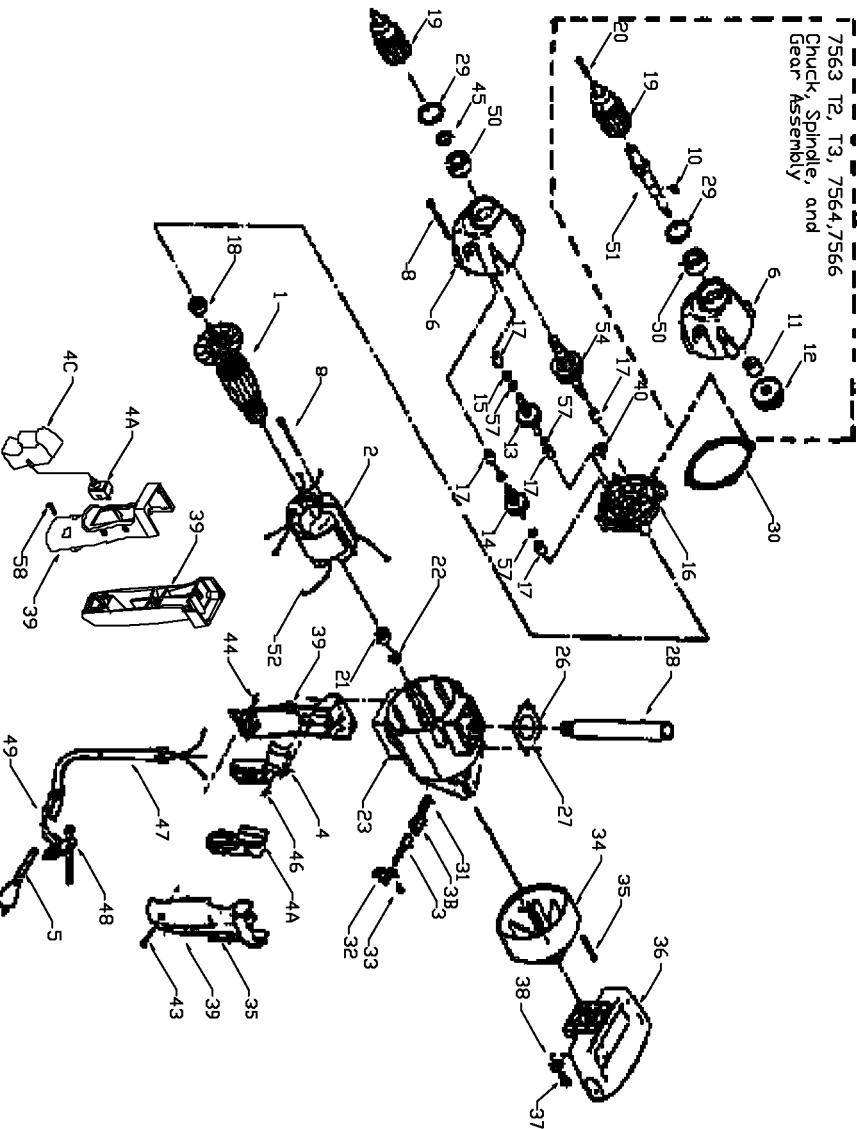

7563 T2, T3, 7564, 7566
Chuck, Spindle, and
Gear Assembly

Parts List for J-7566 Type 1

Item Number	Part Number	Description	Qty Required
1	878904SV	FAN	1
1	865656	ARMATURE 115V	1
2	875579	FIELD	1
3	874289	BRUSH & RETAINER ASY	2
3	865323	BRUSH HOLDER	2
4	000000-00	No Longer Available	1
4	872575	SWITCH KIT	1
5	A10193	CORDSET	1
6	868060	GEAR HSG ASSY	1
8	882704	SCREW	1
10	878563	KEY	1
11	866524	SPACER	1
12	D865639	GEAR	1
13	000000-00	No Longer Available	1
14	D866973	IDLER ASSY	1
15	801560	WASHER	1
16	000000-00	No Longer Available	1
17	838073	BEARING	5
18	330003-17	BEARING,BALL	1
19	895573	CHUCK	1
20	802598	SCREW	1
21	855284	BEARING	1
22	842610	SPRING-PRELOAD	1
23	875097	MOTOR HOUSING KIT	1
26	865320	AUX HNDL COVER	1
27	859227	SCREW	10
28	846874	HANDLE	1

Parts List for J-7566 Type 1

Item Number	Part Number	Description	Qty Required
29	000000-00	No Longer Available	1
29	802426	RING	1
30	877281	GASKET	1
31	865321	BRUSH INSULATOR	2
32	874289	BRUSH & RETAINER ASY	2
33	802848	SCREW	10
34	811351	MOTOR HSG COVER	1
35	864721	SCREW	10
36	811352	SPADE HANDLE	1
37	847213	SCREW	10
38	823735	WASHER	10
39	866361	HANDLE SET	1
40	865653	SLINGER	1
43	802589	SCREW	10
44	862641	NUT	10
47	901266	STRAIN RELIEVER	1
48	875134	CHUCK KEY	1
49	842323	WRENCH HOLDER	1
50	865119SV	BALL BEARING	1
51	859788	SPINDLE	1
52	849314	TERM	1
57	847769	WASHER	3
800	801945	TUBE GREASE	1
800	801946	LUBE	1