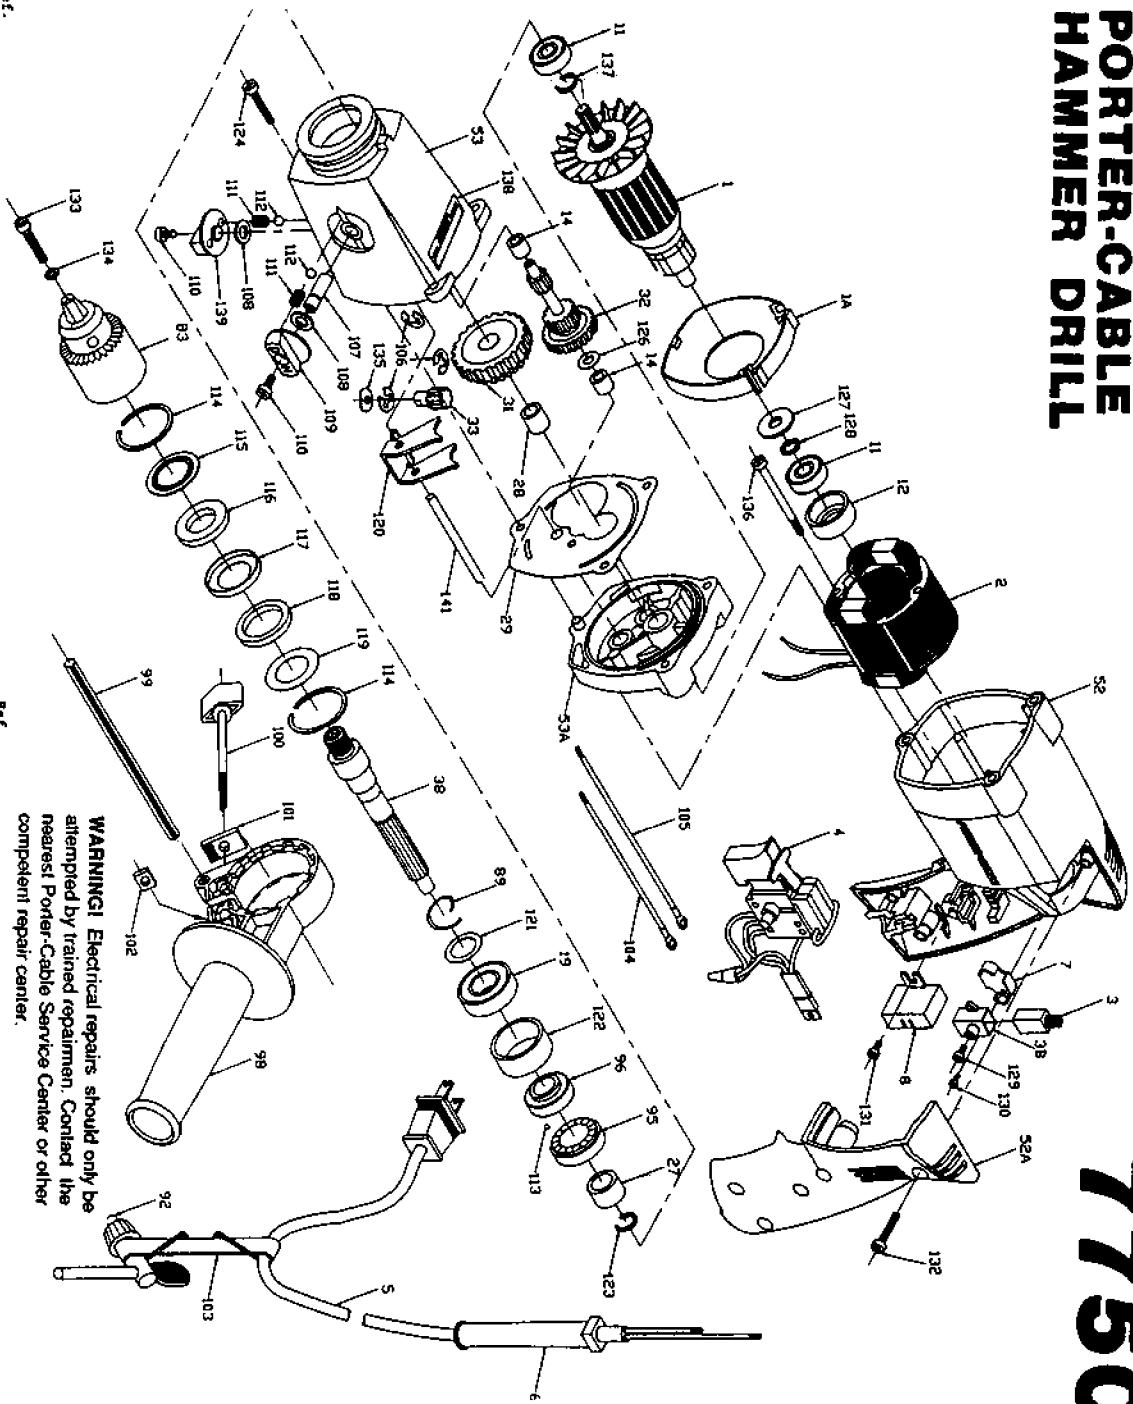

PORTER-CABLE HAMMER DRILL

7750

WARNING! Electrical repairs should only be attempted by trained repairmen. Contact the nearest Porter-Cable Service Center or other competent repair center.

Ref.

Ref.

Parts List for J-7750 Type 2

Item Number	Part Number	Description	Qty Required
1	872511	ARMATURE	1
1	000000-00	No Longer Available	1
1	699173	FAN	1
2	872512	FIELD	1
3	000000-00	No Longer Available	1
3	698657	BRUSH HOLDER	2
4	873498	SWITCH	1
5	695854	CORDSET	1
6	810716	RELIEVER	1
7	698071	INSULATOR	1
8	698027	ENCLOSURE-TRIAC	1
11	330003-85	BEARING	1
12	694432	BEARING MOUNT	1
14	330004-00	BEARING,NEEDLE	1
19	883095	BEARING	1
27	000000-00	No Longer Available	1
28	000000-00	No Longer Available	1
29	697976	GASKET	1
31	697977	KIT	1
32	000000-00	No Longer Available	1
33	875394	SHIFT PINION	1
38	872920	SPINDLE	1
52	000000-00	No Longer Available	1
52	000000-00	No Longer Available	1
53	000000-00	No Longer Available	1
53	000000-00	No Longer Available	1
83	697396	CHUCK	1