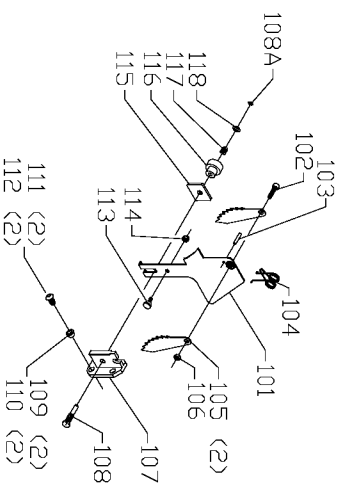

**DELTA SPLITTER ASSY
(CURRENT MODELS ONLY)**

POWERMATIC 66 SPLITTER ASSY

**DELTA SPLITTER ASSY
(EARLY MODELS ONLY)**

Parts List for J-78-959 Type 1

Item Number	Part Number	Description	Qty Required
1	1350244	LOCKING COLLAR	1
2	1350246	SPRING	1
3	1350243S	LOCKING ROD	1
4	1350245	KNOB	1
5	000000-00	No Longer Available	1
6	1350280S	LOCK NUT	1
7	1350406S	LOCK NUT	1
8	1350253S	UPPER LINKAGE ASSY	1
9	000000-00	No Longer Available	1
10	1350249S	KNOB	1
11	1350248S	EYE BOLT	1
12	1350247S	SPRING	1
13	1350260S	KNOB	1
14	1350259	BASKET GUIDE ASSY	1
16	1350250S	END CAP	2
17	1350303S	SCREW	2
18	1350280S	LOCK NUT	2
20	1350267	BASKET ADJ ASSY	1
21	1350268S	ADJUSTMENT SCREW	1
22	1350260S	KNOB	1
23	1350326S	GUARD MOUNT ASSY	1
23	1350262	NAMEPLATE	1
23	1352171S	WARNING LABEL	1
23	000000-00	No Longer Available	1
24	000000-00	No Longer Available	1
25	1350270S	CRANK HANDLE	1
26	1350291S	HEX NUT	1

Parts List for J-78-959 Type 1

Item Number	Part Number	Description	Qty Required
27	1350245	KNOB	1
28	1350404	SCREW	1
29	1350249S	KNOB	1
30	1350271S	CRANK HANDLE LATCH	1
31	1350297S	SCREW	4
32	1350284S	HEX NUT	3
33	000000-00	No Longer Available	3
34	1350284S	HEX NUT	3
35	000000-00	No Longer Available	3
36	000000-00	No Longer Available	3
37	000000-00	No Longer Available	3
38	000000-00	No Longer Available	3
39	000000-00	No Longer Available	3
40	1350272S	END CAP	1
41	1350242S	LOWER LINKAGE ASSY	1
42	1350280S	LOCK NUT	1
43	000000-00	No Longer Available	1
44	1350399S	LOCK NUT	1
45	1350238S	BASKET MTG ASSY	1
46	1350345S	BASKET BODY	1
47	1350483S	SCREW	6
47	000000-00	No Longer Available	6
48	1350538S	#10-24 HEX NUT	6
48	000000-00	No Longer Available	6
49	1350396S	SCREW	4
50	1350537S	SCREW	2
50	000000-00	No Longer Available	2