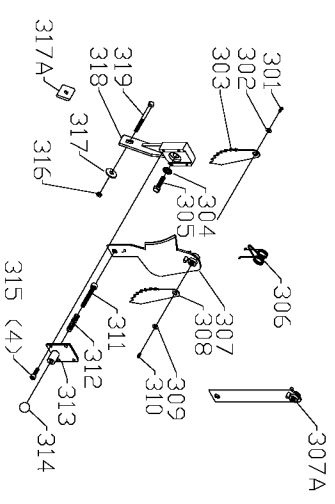

**DELTA SPLITTER ASSY
(CURRENT MODELS ONLY)**

POWERMATIC 66 SPLITTER ASSY

**DELTA SPLITTER ASSY
(EARLY MODELS ONLY)**

Parts List for J-78-959 Type 1

Item Number	Part Number	Description	Qty Required
1	1350244	LOCKING COLLAR	1
2	1350246	SPRING	1
3	1350243S	LOCKING ROD	1
4	1350245	KNOB	1
5	000000-00	No Longer Available	1
6	1350280S	LOCK NUT	1
7	1350406S	LOCK NUT	1
8	1350253S	UPPER LINKAGE ASSY	1
9	000000-00	No Longer Available	1
10	1350249S	KNOB	1
11	1350248S	EYE BOLT	1
12	1350247S	SPRING	1
13	1350260S	KNOB	1
14	1350259	BASKET GUIDE ASSY	1
16	1350250S	END CAP	2
17	1350303S	SCREW	2
18	1350280S	LOCK NUT	2
20	1350267	BASKET ADJ ASSY	1
21	1350268S	ADJUSTMENT SCREW	1
22	1350260S	KNOB	1
23	1350326S	GUARD MOUNT ASSY	1
23	1350262	NAMEPLATE	1
23	1352171S	WARNING LABEL	1
23	000000-00	No Longer Available	1
24	000000-00	No Longer Available	1
25	1350270S	CRANK HANDLE	1
26	1350291S	HEX NUT	1

Parts List for J-78-959 Type 1

Item Number	Part Number	Description	Qty Required
27	1350245	KNOB	1
28	1350404	SCREW	1
29	1350249S	KNOB	1
30	1350271S	CRANK HANDLE LATCH	1
31	1350297S	SCREW	4
32	1350284S	HEX NUT	3
33	000000-00	No Longer Available	3
34	1350284S	HEX NUT	3
35	000000-00	No Longer Available	3
36	000000-00	No Longer Available	3
37	000000-00	No Longer Available	3
38	000000-00	No Longer Available	3
39	000000-00	No Longer Available	3
40	1350272S	END CAP	1
41	1350242S	LOWER LINKAGE ASSY	1
42	1350280S	LOCK NUT	1
43	000000-00	No Longer Available	1
44	1350399S	LOCK NUT	1
45	1350238S	BASKET MTG ASSY	1
46	1350345S	BASKET BODY	1
47	1350483S	SCREW	6
47	000000-00	No Longer Available	6
48	1350538S	#10-24 HEX NUT	6
48	000000-00	No Longer Available	6
49	1350396S	SCREW	4
50	1350537S	SCREW	2
50	000000-00	No Longer Available	2