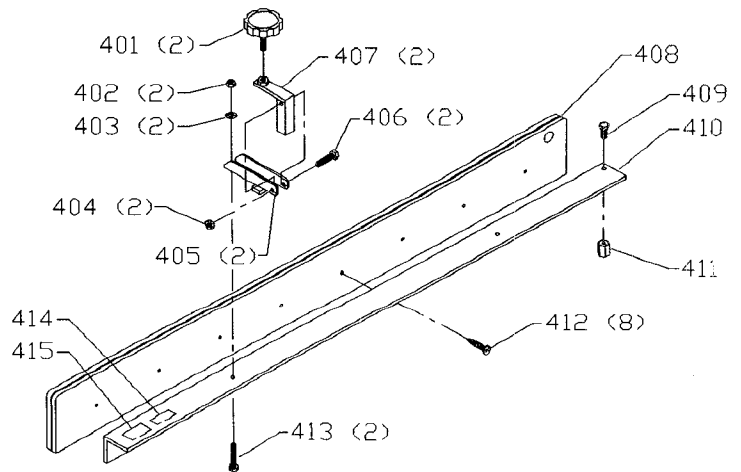

78-929 RIGHT EXTENSION TABLE - 28" FENCE SYSTEM
78-934 RIGHT EXTENSION TABLE - 40" FENCE SYSTEM
78-938 RIGHT EXTENSION TABLE - 52" FENCE SYSTEM

78-952 STEEL SUPPORT LEGS (SET OF 2)

78-941 36" T-SQUARE[®] AUXILARY FENCE

Parts List for J-79-016 Type 1

Item Number	Part Number	Description	Qty Required
1	000000-00	No Longer Available	1
2	1350093	BOARD KIT	1
3	1350093	BOARD KIT	1
4	1352033	SCREW	2
5	1352034	WASHER	2
6	1350017	CURSOR	1
7	000000-00	No Longer Available	1
8	1350078	NAMEPLATE	1
9	1350277	BOLT	1
10	1350278	SPECIAL SCREW	1
11	1350103	CAM HANDLE ASSY	1
12	1350050	KNOB	1
13	1350101	CAM FOOT ASSY	1
14	1350279	LOCK NUT	1
15	1350280	LOCK NUT	1
16	1350019	GLIDE PAD	2
17	1350051	GLIDE PAD	2
18	1350492	SET SCREW	2
19	1350079	DECAL	1
20	1350019	GLIDE PAD	2
33	1350285	SCREW	3
34	1350286	FLAT WASHER	3
35	1350288	LOCK WASHER	3
36	1350287	HEX NUT	3
37	1352631	REAR RAIL - 28	1
37	1350108	REAR RAIL - 40	1
37	1350131	REAR RAIL - 52	1

Parts List for J-79-016 Type 1

Item Number	Part Number	Description	Qty Required
38	1350289	SCREW	6
39	1350290	FLAT WASHER	6
40	1350284	HEX NUT	6
41	1359083	TUBE ASSY	1
41	1350107	TUBE ASSY - 40	1
41	000000-00	No Longer Available	1
42	79-056	12FT R-TAPE	1
42	79-056	12FT R-TAPE	1
46	1350291	HEX NUT	3
47	1350288	LOCK WASHER	3
48	1350286	FLAT WASHER	3
49	1352011	SCREW	3
50	1350291	HEX NUT	1
51	1350288	LOCK WASHER	1
52	1350286	FLAT WASHER	1
53	1350124	SWITCH BRACKET	1
54	1350292	SCREW	1
55	491957-00	LOCK WASHER	2
56	1350294	SCREW	2
58	1350295	SCREW	7
59	491957-00	LOCK WASHER	7
60	1352632	FRONT RAIL	1
60	1350109	FRONT RAIL - 40	1
60	000000-00	No Longer Available	1
61	1350284	HEX NUT	6
62	1350290	FLAT WASHER	6
63	1350289	SCREW	6