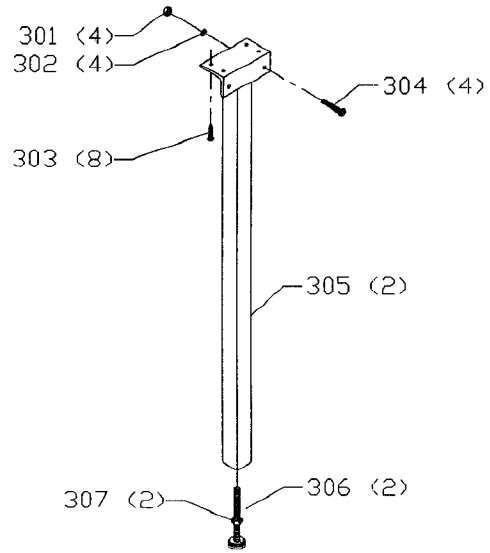

78-929 RIGHT EXTENSION TABLE - 28" FENCE SYSTEM
78-934 RIGHT EXTENSION TABLE - 40" FENCE SYSTEM
78-938 RIGHT EXTENSION TABLE - 52" FENCE SYSTEM

78-952 STEEL SUPPORT LEGS (SET OF 2)

78-941 36" T-SQUARE[®] AUXILARY FENCE

Parts List for J-79-016 Type 1

Item Number	Part Number	Description	Qty Required
1	000000-00	No Longer Available	1
2	1350093	BOARD KIT	1
3	1350093	BOARD KIT	1
4	1352033	SCREW	2
5	1352034	WASHER	2
6	1350017	CURSOR	1
7	000000-00	No Longer Available	1
8	1350078	NAMEPLATE	1
9	1350277	BOLT	1
10	1350278	SPECIAL SCREW	1
11	1350103	CAM HANDLE ASSY	1
12	1350050	KNOB	1
13	1350101	CAM FOOT ASSY	1
14	1350279	LOCK NUT	1
15	1350280	LOCK NUT	1
16	1350019	GLIDE PAD	2
17	1350051	GLIDE PAD	2
18	1350492	SET SCREW	2
19	1350079	DECAL	1
20	1350019	GLIDE PAD	2
33	1350285	SCREW	3
34	1350286	FLAT WASHER	3
35	1350288	LOCK WASHER	3
36	1350287	HEX NUT	3
37	1352631	REAR RAIL - 28	1
37	1350108	REAR RAIL - 40	1
37	1350131	REAR RAIL - 52	1

Parts List for J-79-016 Type 1

Item Number	Part Number	Description	Qty Required
38	1350289	SCREW	6
39	1350290	FLAT WASHER	6
40	1350284	HEX NUT	6
41	1359083	TUBE ASSY	1
41	1350107	TUBE ASSY - 40	1
41	000000-00	No Longer Available	1
42	79-056	12FT R-TAPE	1
42	79-056	12FT R-TAPE	1
46	1350291	HEX NUT	3
47	1350288	LOCK WASHER	3
48	1350286	FLAT WASHER	3
49	1352011	SCREW	3
50	1350291	HEX NUT	1
51	1350288	LOCK WASHER	1
52	1350286	FLAT WASHER	1
53	1350124	SWITCH BRACKET	1
54	1350292	SCREW	1
55	491957-00	LOCK WASHER	2
56	1350294	SCREW	2
58	1350295	SCREW	7
59	491957-00	LOCK WASHER	7
60	1352632	FRONT RAIL	1
60	1350109	FRONT RAIL - 40	1
60	000000-00	No Longer Available	1
61	1350284	HEX NUT	6
62	1350290	FLAT WASHER	6
63	1350289	SCREW	6