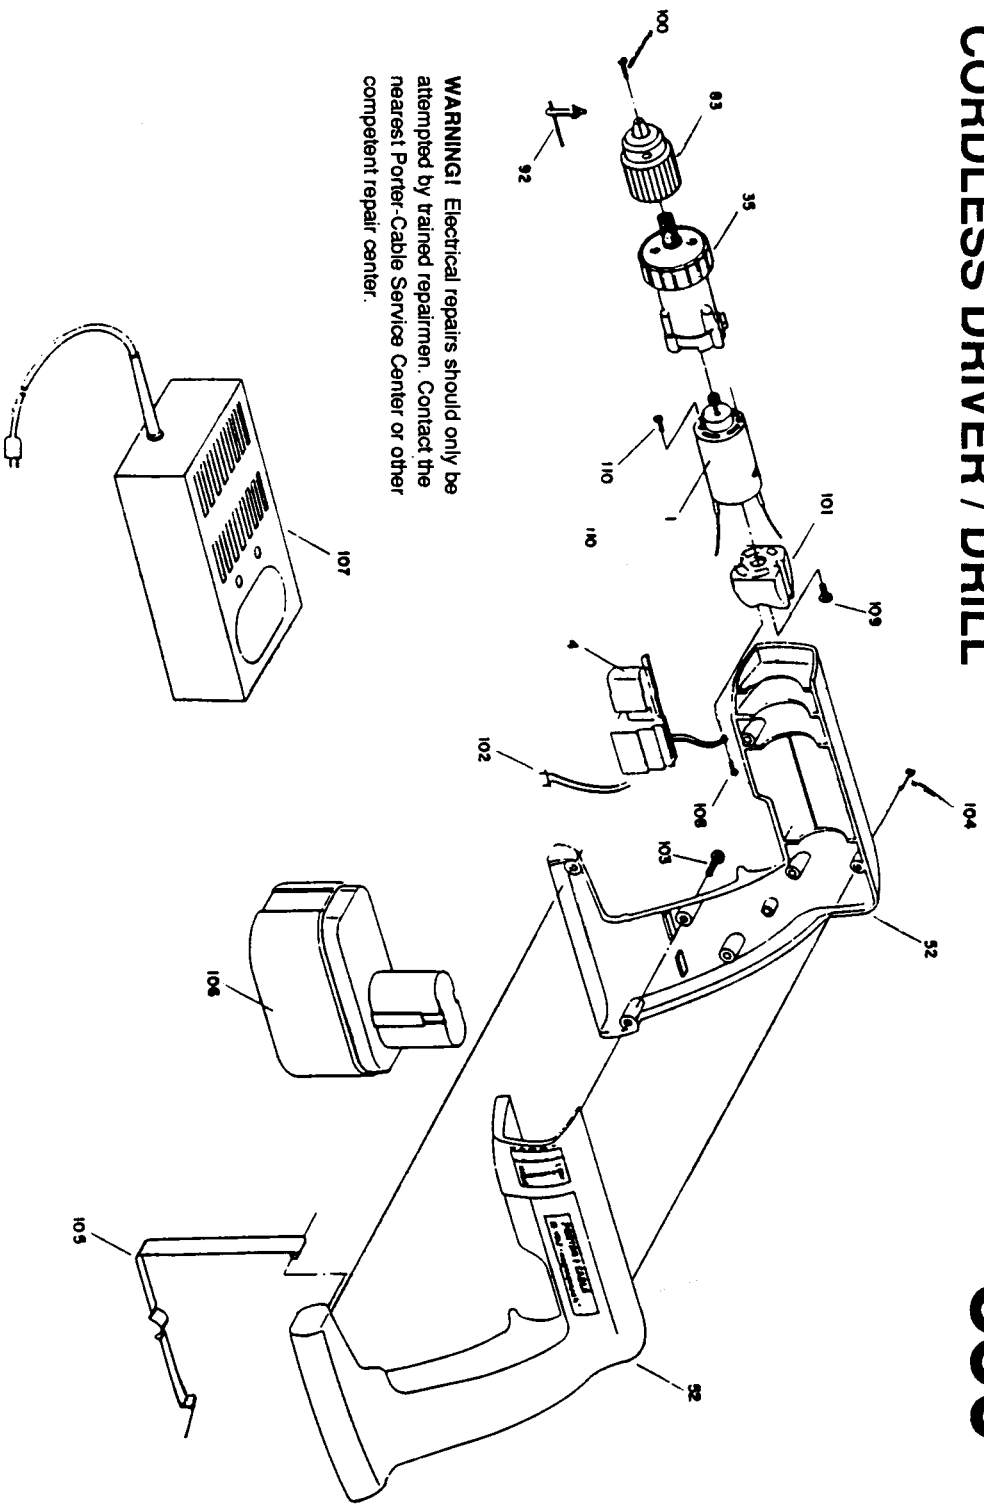

PORTER-CABLE CORDLESS DRIVER / DRILL

850

Parts List for J-850 Type 1

Item Number	Part Number	Description	Qty Required
1	000000-00	No Longer Available	1
1	000000-00	No Longer Available	1
4	698955	SWITCH ASSY	1
35	000000-00	No Longer Available	1
35	000000-00	No Longer Available	1
52	000000-00	No Longer Available	1
83	692074	CHUCK PKG.	1
92	826226	KEY	1
100	691667	CHUCK SCREW	10
101	000000-00	No Longer Available	1
102	698948	CONTACT/LEAD ASSY	1
103	000000-00	No Longer Available	10
104	000000-00	No Longer Available	10
105	698946	CLIP	1
106	000000-00	No Longer Available	1
107	000000-00	No Longer Available	1
108	000000-00	No Longer Available	10
109	000000-00	No Longer Available	10
110	000000-00	No Longer Available	10
856	698950	BIT	1
856	000000-00	No Longer Available	1
861	000000-00	No Longer Available	1
861	000000-00	No Longer Available	1
861	000000-00	No Longer Available	1