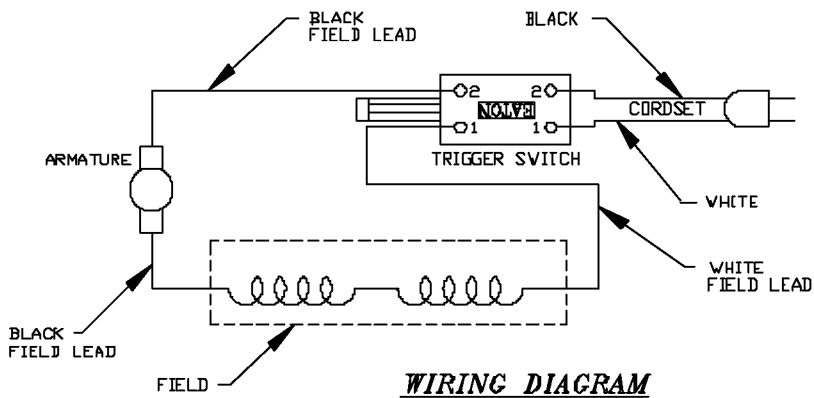

PORTER-CABLE CIRCULAR SAW

WARNING: Electrical repairs should only be attempted by trained repairmen. Contact the nearest Porter-Cable Service Center or other competent repair center.

743
843

WIRING DIAGRAM
FOR MODEL 843 WITH BRAKE

WIRING DIAGRAM
FOR MODEL 743 WITHOUT BRAKE

Parts List for J-9743 Type 1

Item Number	Part Number	Description	Qty Required
1	881869	ARMATURE	1
1	879535	FAN	1
2	881870	FIELD	1
3	5140096-08	BRUSH	2
3	876059	BRUSH CAP	2
3	876058	BRUSH HOLDER	2
4	384127-01	SCREW	1
4	879013	SWITCH	1
5	683784	TERMINAL	2
5	330079-98	CORD/10FT/14-2SJ	1
6	000000-00	No Longer Available	1
10	000000-00	No Longer Available	10
11	886333SV	BALL BEARING	1
11	879010	BEARING	1
15	879012	BEARING	1
15	865119SV	BALL BEARING	1
39	881872	GEAR & SHAFT	1
51	000000-00	No Longer Available	1
51	000000-00	No Longer Available	1
53	900532	HOUSING	1
57	879527	HANDLE COVER	1
63	656293-00	GUARD	1
81	876031	BLADE FLANGE	1
81	879523	BLADE BOLT	1
81	880253	INNER BLADE FLANGE	1
89	A03692	SPRING	1
99	872906	FIELD SCREW	2

Parts List for J-9743 Type 1

Item Number	Part Number	Description	Qty Required
100	684179	RETAINING RING	1
101	878877	RETAINER CLIP	1
102	697382	RIVET	1
103	697381	COVER	1
104	893314	SPRING	1
105	845359	BUMPER	1
107	879548	SCREW	10
108	899705	JACKSHAFT COVER	1
109	879289	SNAP RING	1
110	877688	SNAP RING	1
112	879544	LEVER	1
113	883485	SCREW	1
114	883486	SCREW	10
115	879525	SCREW	10
116	859359	WASHER	10
117	698241	WAVE WASHER	1
118	696669	LEVER	1
119	885516	NUT	10
120	696656	RETAINING-RING	1
121	876016	SET SCREW	1
122	897158	KNOB	1
123	898808	LOCK LEVER	1
124	874385	ROLLER PIN	1
125	881538	SET SCREW	1
126	881082	SCREW MACHINE STEEL	10
127	882185	SCREW MACHINE STEEL	10
128	878381	SEAL	1