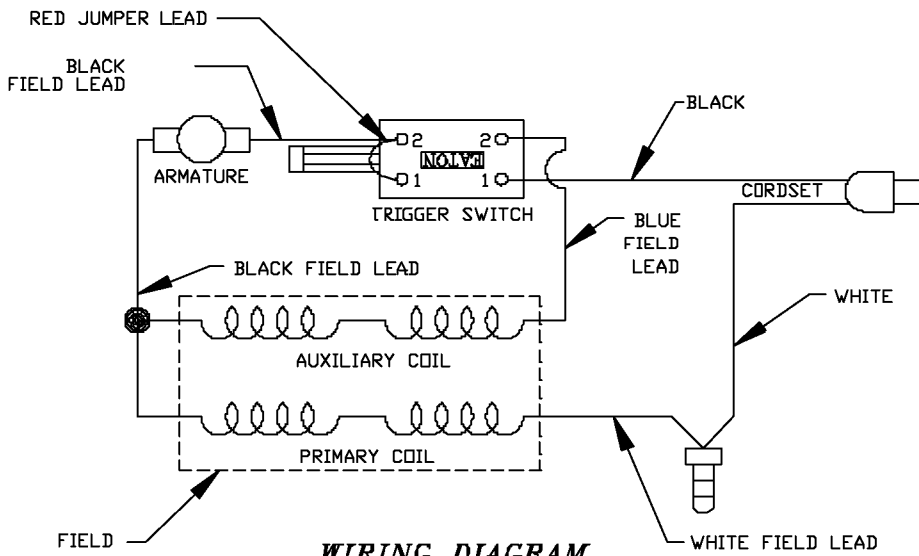

PORTER-CABLE CIRCULAR SAW

WARNING: Electrical repairs should only be attempted by trained repairmen. Contact the nearest Porter-Cable Service Center or other competent repair center.

743
843

WIRING DIAGRAM
FOR MODEL 843 WITH BRAKE

WIRING DIAGRAM
FOR MODEL 743 WITHOUT BRAKE

Parts List for J-9743 Type 1

Item Number	Part Number	Description	Qty Required
1	881869	ARMATURE	1
1	879535	FAN	1
2	881870	FIELD	1
3	5140096-08	BRUSH	2
3	876059	BRUSH CAP	2
3	876058	BRUSH HOLDER	2
4	384127-01	SCREW	1
4	879013	SWITCH	1
5	683784	TERMINAL	2
5	330079-98	CORD/10FT/14-2SJ	1
6	000000-00	No Longer Available	1
10	000000-00	No Longer Available	10
11	886333SV	BALL BEARING	1
11	879010	BEARING	1
15	879012	BEARING	1
15	865119SV	BALL BEARING	1
39	881872	GEAR & SHAFT	1
51	000000-00	No Longer Available	1
51	000000-00	No Longer Available	1
53	900532	HOUSING	1
57	879527	HANDLE COVER	1
63	656293-00	GUARD	1
81	876031	BLADE FLANGE	1
81	879523	BLADE BOLT	1
81	880253	INNER BLADE FLANGE	1
89	A03692	SPRING	1
99	872906	FIELD SCREW	2

Parts List for J-9743 Type 1

Item Number	Part Number	Description	Qty Required
100	684179	RETAINING RING	1
101	878877	RETAINER CLIP	1
102	697382	RIVET	1
103	697381	COVER	1
104	893314	SPRING	1
105	845359	BUMPER	1
107	879548	SCREW	10
108	899705	JACKSHAFT COVER	1
109	879289	SNAP RING	1
110	877688	SNAP RING	1
112	879544	LEVER	1
113	883485	SCREW	1
114	883486	SCREW	10
115	879525	SCREW	10
116	859359	WASHER	10
117	698241	WAVE WASHER	1
118	696669	LEVER	1
119	885516	NUT	10
120	696656	RETAINING-RING	1
121	876016	SET SCREW	1
122	897158	KNOB	1
123	898808	LOCK LEVER	1
124	874385	ROLLER PIN	1
125	881538	SET SCREW	1
126	881082	SCREW MACHINE STEEL	10
127	882185	SCREW MACHINE STEEL	10
128	878381	SEAL	1