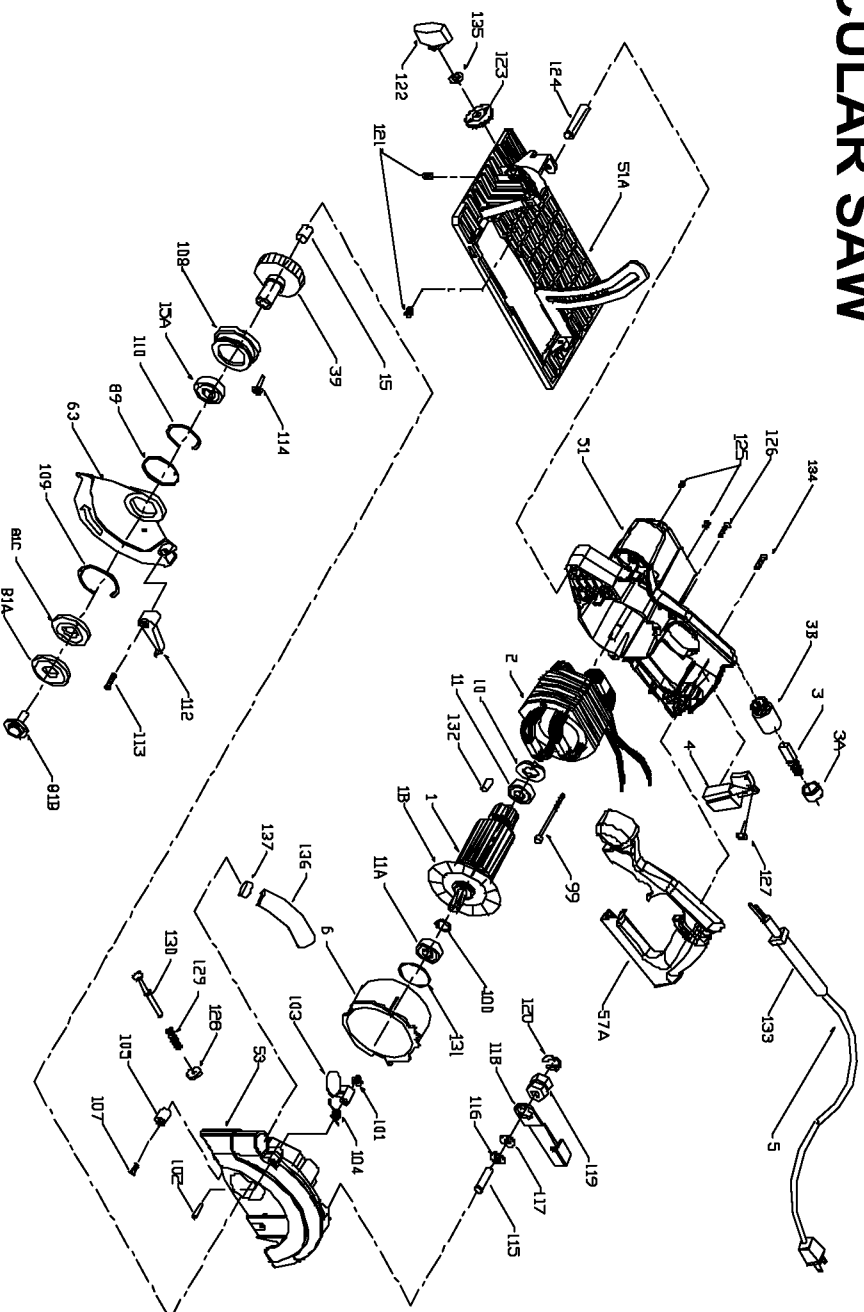

PORTER-CABLE CIRCULAR SAW

WARNING: Electrical repairs should only be attempted by trained repairmen. Contact the nearest Porter-Cable Service Center or other competent repair center.

743
843

WIRING DIAGRAM
FOR MODEL 843 WITH BRAKE

WIRING DIAGRAM
FOR MODEL 743 WITHOUT BRAKE

Parts List for J-9743 Type 1

Item Number	Part Number	Description	Qty Required
1	881869	ARMATURE	1
1	879535	FAN	1
2	881870	FIELD	1
3	5140096-08	BRUSH	2
3	876059	BRUSH CAP	2
3	876058	BRUSH HOLDER	2
4	384127-01	SCREW	1
4	879013	SWITCH	1
5	683784	TERMINAL	2
5	330079-98	CORD/10FT/14-2SJ	1
6	000000-00	No Longer Available	1
10	000000-00	No Longer Available	10
11	886333SV	BALL BEARING	1
11	879010	BEARING	1
15	879012	BEARING	1
15	865119SV	BALL BEARING	1
39	881872	GEAR & SHAFT	1
51	000000-00	No Longer Available	1
51	000000-00	No Longer Available	1
53	900532	HOUSING	1
57	879527	HANDLE COVER	1
63	656293-00	GUARD	1
81	876031	BLADE FLANGE	1
81	879523	BLADE BOLT	1
81	880253	INNER BLADE FLANGE	1
89	A03692	SPRING	1
99	872906	FIELD SCREW	2

Parts List for J-9743 Type 1

Item Number	Part Number	Description	Qty Required
100	684179	RETAINING RING	1
101	878877	RETAINER CLIP	1
102	697382	RIVET	1
103	697381	COVER	1
104	893314	SPRING	1
105	845359	BUMPER	1
107	879548	SCREW	10
108	899705	JACKSHAFT COVER	1
109	879289	SNAP RING	1
110	877688	SNAP RING	1
112	879544	LEVER	1
113	883485	SCREW	1
114	883486	SCREW	10
115	879525	SCREW	10
116	859359	WASHER	10
117	698241	WAVE WASHER	1
118	696669	LEVER	1
119	885516	NUT	10
120	696656	RETAINING-RING	1
121	876016	SET SCREW	1
122	897158	KNOB	1
123	898808	LOCK LEVER	1
124	874385	ROLLER PIN	1
125	881538	SET SCREW	1
126	881082	SCREW MACHINE STEEL	10
127	882185	SCREW MACHINE STEEL	10
128	878381	SEAL	1