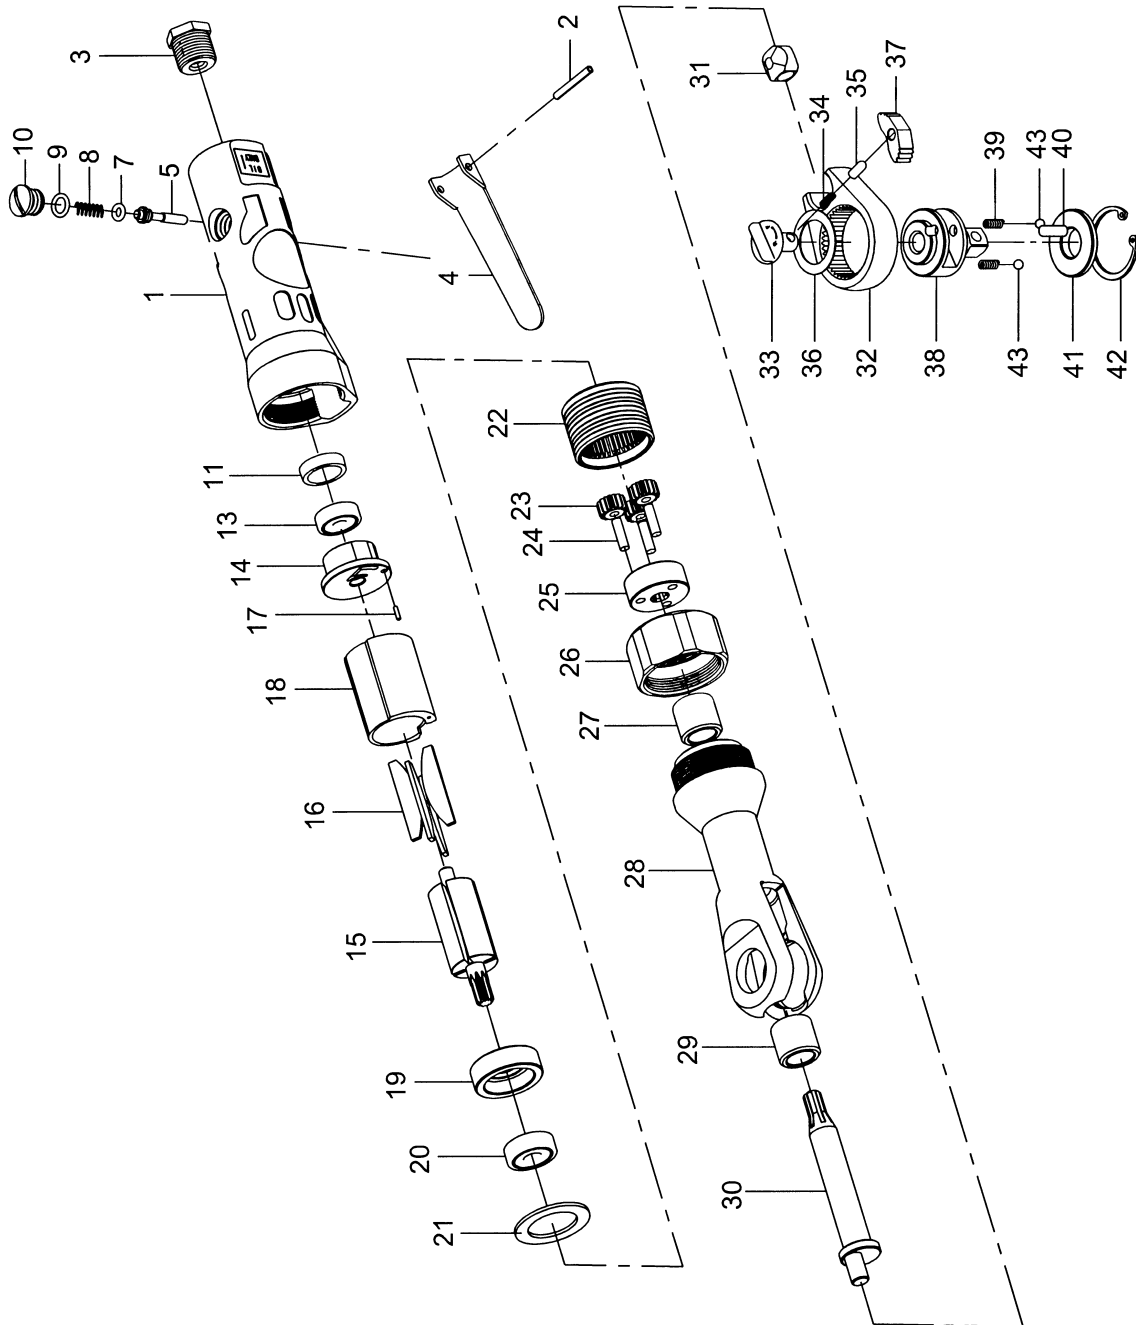

JET[®]

JSM-30 3/8" Air Ratchet Wrench

JET
WMH Tool Group
www.wmhtoolgroup.com

P.O. BOX 1349
Auburn, WA 98071-1349
e-mail jet@wmhtoolgroup.com

Phone: 253-351-6000
Fax: 1-800-274-6840
M-JSM-30 06/02

Parts List For The JSM-30 3/8" Air Ratchet Wrench

Index No.	Part No.	Description	Size	Qty.
1.....	SM-30101	Housing		1
2.....	SM-30102	Spring Pin.....	3 x 24L.....	1
3.....	SM-30103	Connection		1
4.....	SM-30104	Throttle Lever		1
5.....	SM-30105	Throttle Valve		1
7.....	SM-30107	O-Ring **	P4	1
8.....	SM-30108	Spring **		1
9.....	SM-30109	O-Ring **		1
10.....	SM-30110	Valve Plug **		1
11.....	SM-30111	End Plate Cap		1
13.....	BB-626ZZ	Ball Bearing	626ZZ	1
14.....	SM-30114	Rear End Plate		1
15.....	SM-30115	Rotor		1
16.....	SM-30116	Vane **		4
17.....	SM-30117	Pin.....	1.5 x 6L.....	1
18.....	SM-30118	Cylinder		1
19.....	SM-30119	Front End Plate.....		1
20.....	BB-608ZZ	Ball Bearing	608ZZ	1
21.....	SM-30121	Washer		1
22.....	SM-30122	Thread Ring Gear		1
23.....	SM-30123	Idler Gear *		3
24.....	SM-30124	Idler Gear Pin	4 x 13.8.....	3
25.....	SM-30125	Idler Gear Plate		1
26.....	SM-30126	Clamp Nut		1
27.....	SM-30127	Bushing		1
28.....	SM-30128	Ratchet Housing		1
29.....	SM-30129	Bushing		1
30.....	SM-30130	Crank Shaft		1
31.....	SM-30131	Drive Bushing *		1
32.....	SM-30132	Yoke		1
33.....	SM-30133	Reverse Button.....		1
34.....	SM-30134	Spring *		1
35.....	SM-30135	Spring Cap *		1
36.....	SM-30136	Washer *		1
37.....	SM-30137	Ratchet Pawl *		1
38.....	SM-30138	Ratchet Anvil 3/8"		1
39.....	SM-30139	Spring **		2
40.....	SM-30140	Pin.....	4.5 x 12.7L.....	1
41.....	SM-30141	Thrust Washer **		1
42.....	SM-30142	Retainer Ring.....	RTW-31.5	1
43.....	SB-5/32.....	Steel Ball **	5/32"	2

Note: Asterisks (*, **) designate which parts are included with the individual kits listed below.

.....RBK-30

.....RPK-30

Rebuild Kit * (includes 23, 31, 34-37)

Repair Kit ** (includes 7-10, 16, 39, 41, 43)