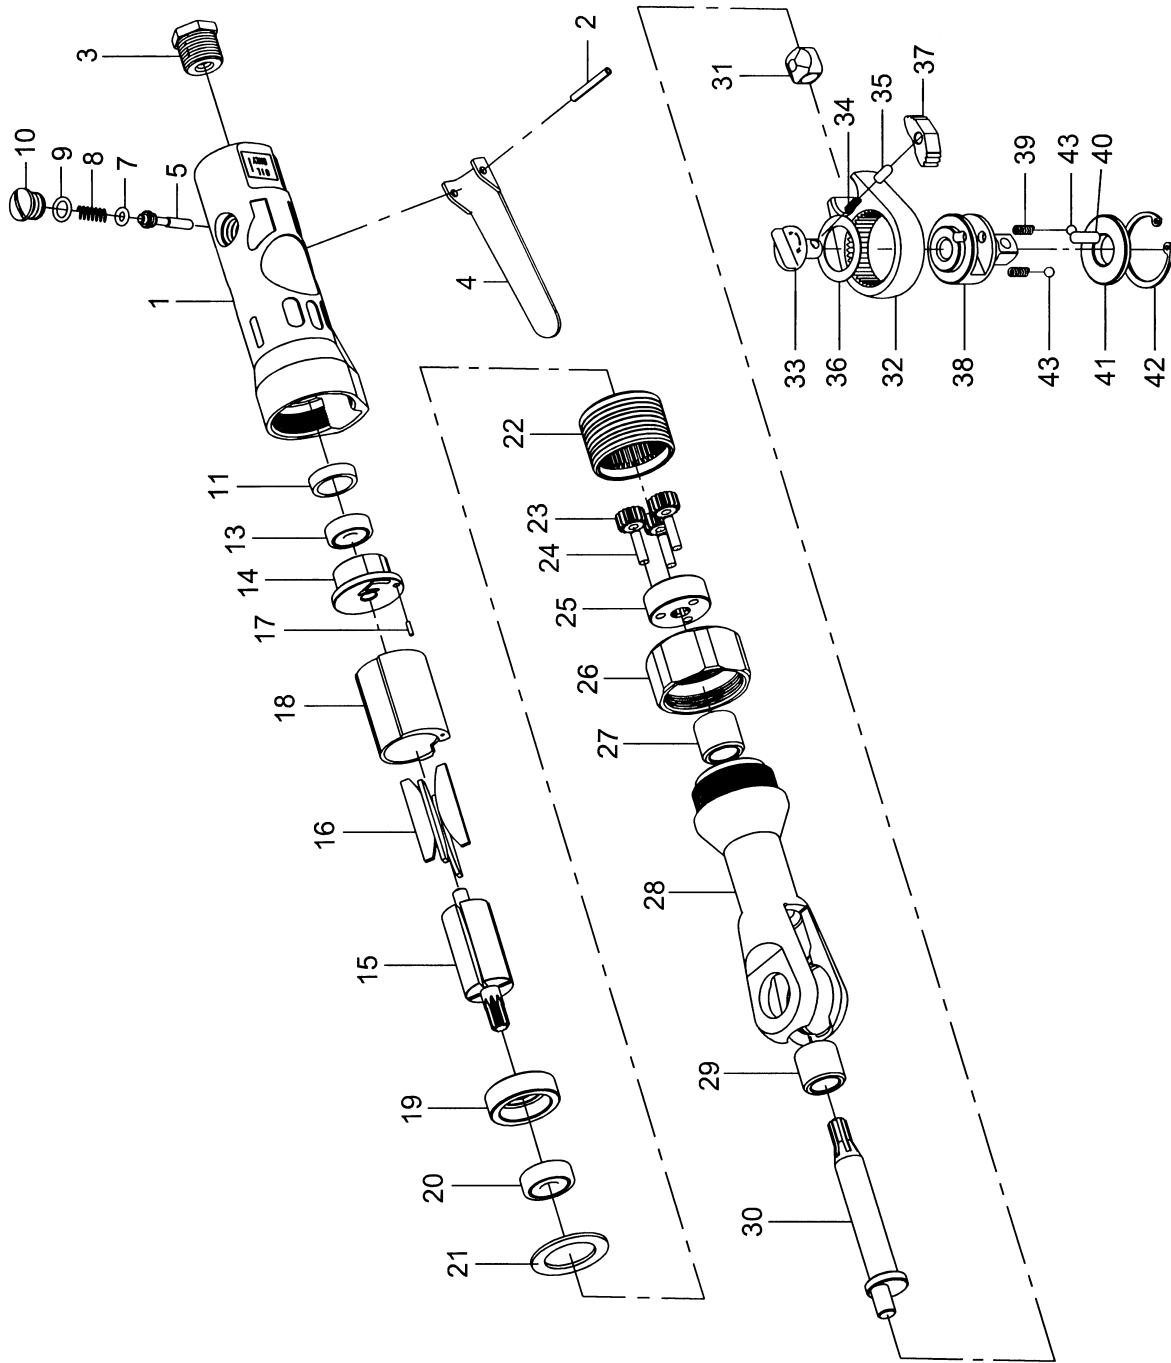

JET[®]

JSM-31 1/2" Air Ratchet Wrench

JET
WMH Tool Group
www.wmhtoolgroup.com

P.O. BOX 1349
Auburn, WA 98071-1349
e-mail jet@wmhtoolgroup.com

Phone: 253-351-6000
Fax: 1-800-274-6840
M-JSM-31 06/02

Parts List For The JSM-31 1/2" Air Ratchet Wrench

Index No.	Part No.	Description	Size	Qty.
1.....	SM-30101	Housing		1
2.....	SM-30102	Spring Pin.....	0 x 24L.....	1
3.....	SM-30103	Connection		1
4.....	SM-30104	Throttle Lever		1
5.....	SM-30105	Throttle Valve		1
7.....	SM-30107	O-Ring **	P4	1
8.....	SM-30108	Spring **		1
9.....	SM-30109	O-Ring **		1
10.....	SM-30110	Valve Plug **		1
11.....	SM-30111	End Plate Cap		1
13.....	BB-626ZZ	Ball Bearing	626ZZ	1
14.....	SM-30114	Rear End Plate		1
15.....	SM-30115	Rotor		1
16.....	SM-30116	Vane **		4
17.....	SM-30117	Pin.....	1.5 x 6L.....	1
18.....	SM-30118	Cylinder		1
19.....	SM-30119	Front End Plate.....		1
20.....	BB-608ZZ	Ball Bearing	608ZZ	1
21.....	SM-30121	Washer		1
22.....	SM-30122	Thread Ring Gear		1
23.....	SM-30123	Idler Gear *		3
24.....	SM-30124	Idler Gear Pin	4 x 13.8.....	3
25.....	SM-30125	Idler Gear Plate		1
26.....	SM-30126	Clamp Nut		1
27.....	SM-30127	Bushing		1
28.....	SM-30128	Ratchet Housing		1
29.....	SM-30129	Bushing		1
30.....	SM-30130	Crank Shaft		1
31.....	SM-30131	Drive Bushing *		1
32.....	SM-30132	Yoke.....		1
33.....	SM-30133	Reverse Button.....		1
34.....	SM-30134	Spring *		1
35.....	SM-30135	Spring Cap *		1
36.....	SM-30136	Washer *		1
37.....	SM-30137	Ratchet Pawl *		1
38.....	SM-30138A	Ratchet Anvil 1/2"		1
39.....	SM-30139	Spring **		2
40.....	SM-30140	Pin.....	4.5 x 12.7L.....	1
41.....	SM-30141A	Thrust Washer **		1
42.....	SM-30142	Retainer Ring.....	RTW-31.5	1
43.....	SB-5/32	Steel Ball **	5/32"	2

Note: Asterisks (*, **) designate which parts are included with the individual kits listed below.

.....RBK-31

.....RPK-31

Rebuild Kit * (includes 23, 31, 34-37)

Repair Kit ** (includes 7-10, 16, 39, 41, 43)