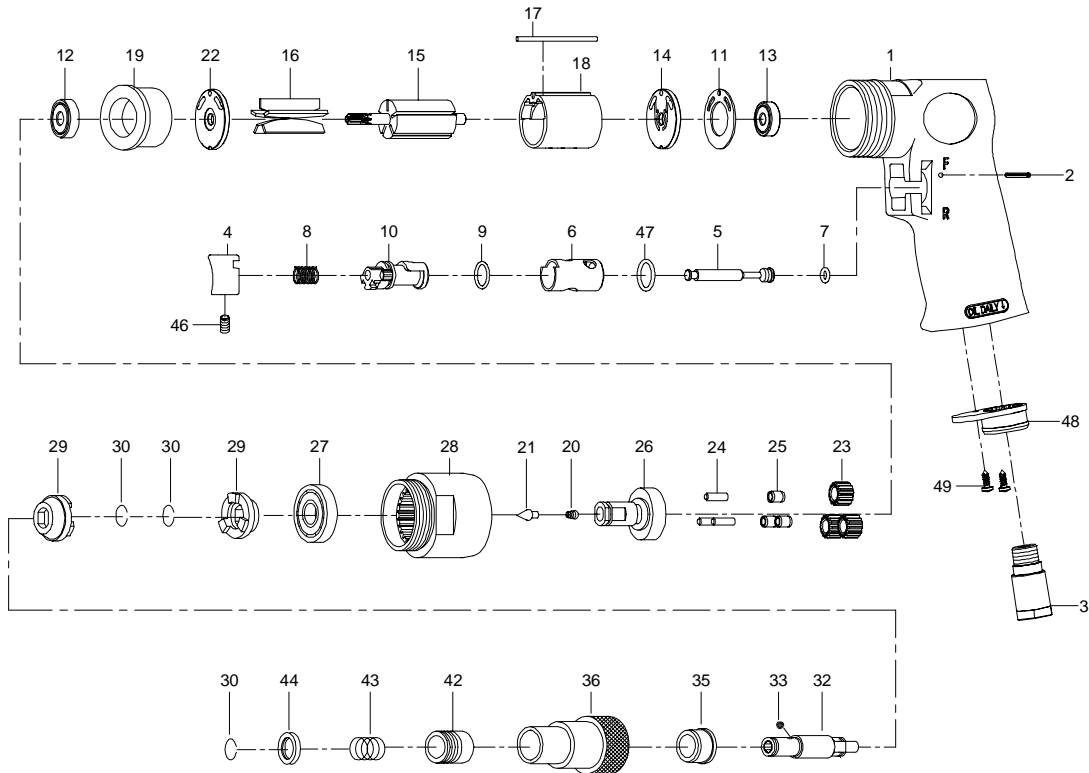

Parts List for JSM-804, 1/4-inch Air Screwdriver

Index	Part No.	Description	Qty.
1	80201	Motor Housing	1
2	80202	Spring Pin, Ø2.5 x 24L	1
3	70103	Air Inlet	1
4	70104	Trigger	1
5	80205	Valve Stem	1
6	80206	Reverse Bushing	1
7	70107	O-Ring, Ø4.8 x ø1.9	1
8	70108	Valve Spring	1
9	80209	O-Ring, Ø12 x ø1.6	1
10	80210	Reverse Lever	1
11	80211	Motor Gasket	1
12	BB-608ZZ	Ball Bearing, 608ZZ	1
13	BB-626ZZ	Ball Bearing, 626ZZ	1
14	80214	End Plate	1
15	80415	Rotor	1
16	80216	Rotor Vane	5
17	80217-13	Spring Pin, Ø2.5 x 55L	1
18	80218-22	Cylinder	1
19	80419	Front End Plate	1
20	80220	Spring	1
21	80221	Spring Guide	1
22	80414	End Plate	1

Index	Part No.	Description	Qty.
23	80223	Planet Gear	3
24	30124	Pin, Ø4 x 13.8L	3
25	80225	Bushing	3
26	80426	Work Spindle	1
27	BB-6201Z	Ball Bearing, 6201Z	1
28	80428	Clamp Nut	1
29	80429	Drive Dog	1
30	80230	Retaining Ring	3
32	80432	Cam Spindle	1
33	SB-1/8	Steel Ball, 1/8"	1
35	80435	Clutch Bushing	1
36	80436	Clutch Housing	1
42	80242	Ball Retainer	1
43	80243	Spring	1
44	80244	Washer	1
46	SM-70438	Set Screw, M4 x 8L	1
47	80247	O-Ring, Ø13.8 x ø2	1
48	70110	Exhaust Diffuser	1
49	40309	Screw, TS2.9	2