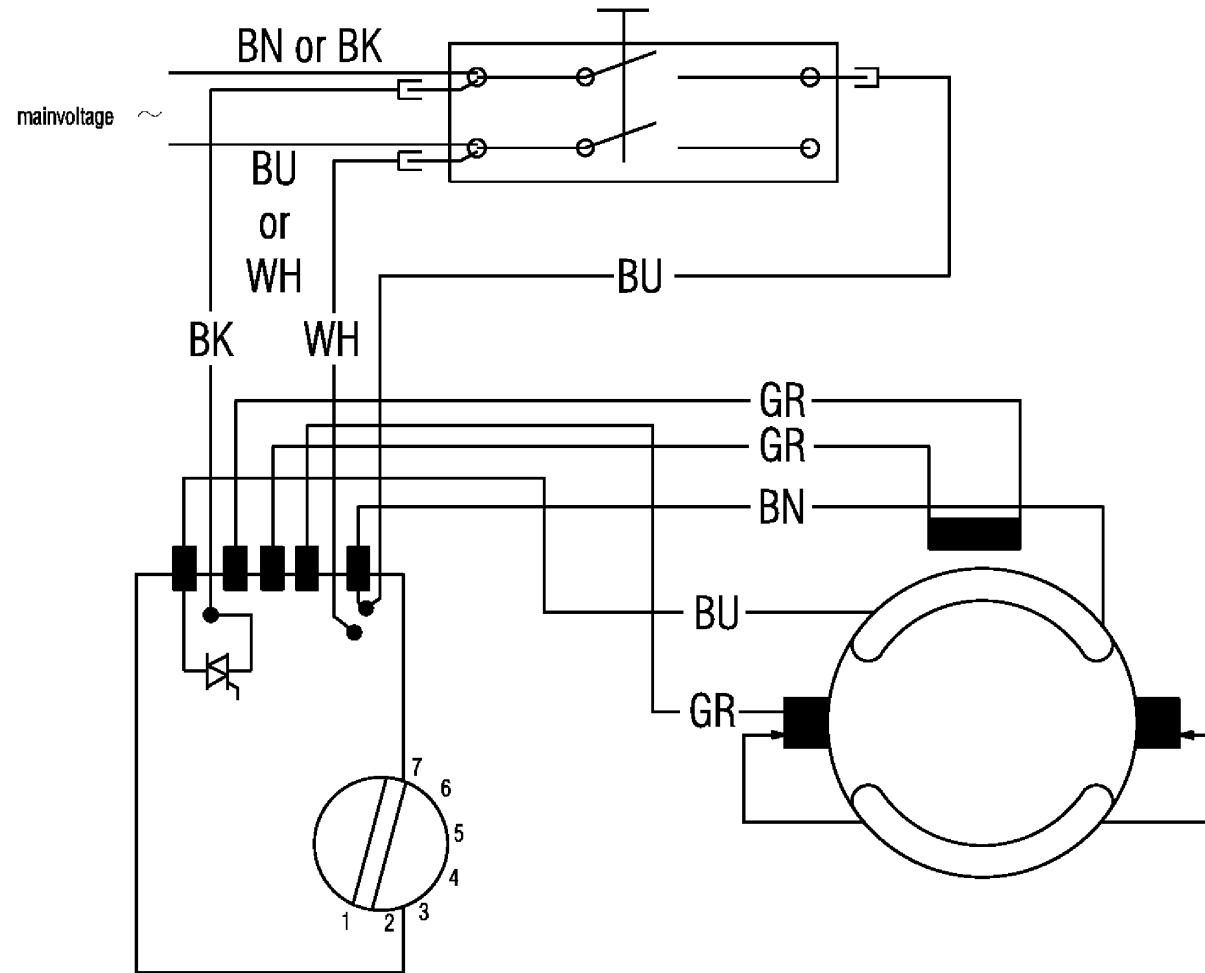

Position	Amount	Type number	Description
1	1	339127370	Clamping band
2	1	341111650	Thumbscrew
3	1	343370540	Clamping piece
4	1	341514450	Depth stop
5	1	341101740	Square nut
6	1	141130650	Hexagonal lock nut
7	1	314000740	Handle
8	6	141117980	Cap screw
9	1	399999990	Part not needed
10	1	343379740	Cover
11	1	344094680	O-ring 56 X 3
12	1	343379780	Cover
13	1	344070800	Filter (felt)
14	12	141121610	Fillister head screw
15	1	343390240	Handle
16	1	338117880	Sticker
17	14	341702720	Screw 4x18
18	1	338115570	Indication lable
19	1	343369870	Switch trigger
20	1	343407550	Switch
21	1	343379760	Handle cover
22	1	341004790	Threaded bushing
23	1	341514460	Cylindrical pin 5x30
24	1	343369890	Clamping wheel
25	1	344094580	Sealing lip
26	1	343390330	Sleeve
27	1	316035980	Sliding sleeve cpl.
30	1	342002320	Pressure spring
31	2	339127390	Holder
32	1	343373960	Retaining ring
33	1	342021870	Conical spring
34	1	339127410	Plate guide
35	1	316037400	Housing cpl.
36	1	339210760	Sealing ring
37	1	344096950	Gasket
38	1	341004810	Toothed sleeve
39	2	339127420	Washer 41X48X1,8
40	1	143195050	O-ring 5 X 1,2
41	2	341514480	Roller 8x20
42	1	341603390	Spindle cpl.
43	1	342021530	Circlip 43FL

88	1	340011920	Gear wheel
89	1	341054590	Friction bearing
90	1	344096940	Rubber bushing
91	1	344094720	Gasket
92	2	343370620	Cover
93	1	316037370	Intermediate flange cpl.
94	1	316037390	Control lever cpl.
95	1	343080760	Electronic unit 230V
96	1	343379770	Baffle
97	1	311010310	Field coil 230 V
98	2	342002370	Brush spring
99	2	341703860	Screw 4x18
100	1	316037460	2 part cap
101	1	330001640	Fan cpl.
102	1	141121590	Phillister head screw
103	1	338046200	Rating plate
104	1	343370580	Cable clip
105	2	338118540	Metabo label
106	1	343379730	Motor housing
107	1	343390340	Supporting plate
108	1	344100950	Cable sleeve
109	1	344495810	Cable Chinese
111	1	316037580	Maintenance kit
112	1	314000750	Handle cpl.
880	1	344131080	Grease Bit THERMOPLEX
1001	1	338504270	Diagram