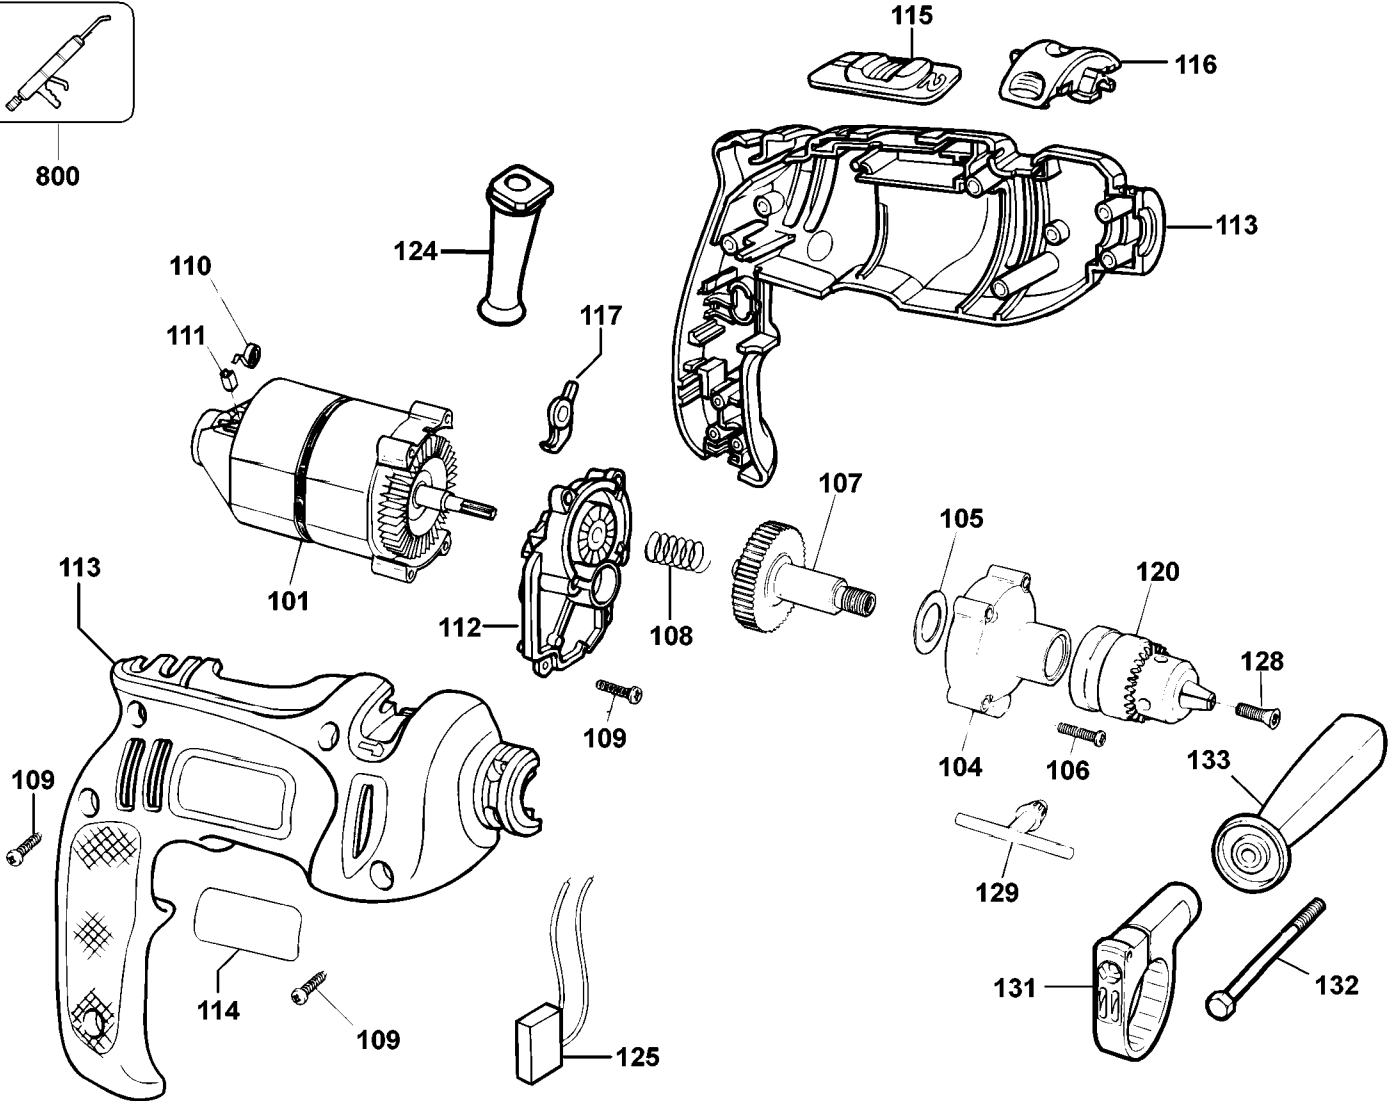

KR400
KR450
KR500
KR531
CD200

KR510XC
KR450RE
KR500RE
KR500CRE
KR510RE

KR502
KR532

KR510XC
KR500CRE

800

KR450RE KR500RE KR500CRE KR510RE KR510XC ©

Parts List for KR500REAR Type 1

Item Number	Part Number	Description	Qty Required
101	000000-00	No Longer Available	1
102	000000-00	No Longer Available	1
103	000000-00	No Longer Available	1
104	000000-00	No Longer Available	1
105	000000-00	No Longer Available	1
106	000000-00	No Longer Available	4
107	185851-03	SPINDLE	1
108	821986-00	SPRING	1
109	5103541-00	SCREW	11
110	747634-00	SPRING,BRUSH	2
111	832998-06	BRUSH	1
112	000000-00	No Longer Available	1
113	375147-05	CLAMSELL SET	1
114	375148-06	BRAND LABEL	1
115	000000-00	No Longer Available	1
116	375164-02	ACTUATOR	1
117	186452-00	THRUST PLATE	1
120	330033-23	CHUCK	1
121	573379-06	CORDSET	1
122	377470-00	LEAD	1
123	000000-00	No Longer Available	1
124	770236-00	PROTECTOR,CORD	1
125	807285-08	CAPACITOR	1
128	90552945	SCREW	1
129	330034-07	CHUCK KEY	1
131	376552-03	CLAMP	1
132	813918	SCREW	1

Parts List for KR500REAR Type 1

Item Number	Part Number	Description	Qty Required
133	000000-00	No Longer Available	1
800	870889-02	GREASE	1