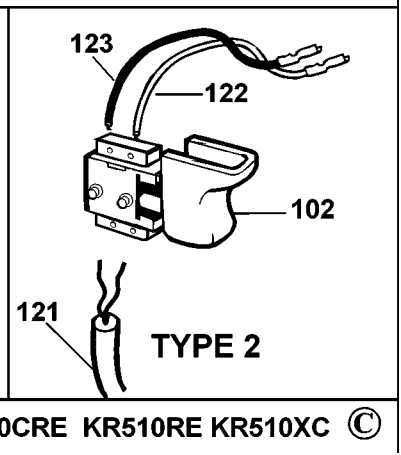

KR400
KR450
KR500
KR531
CD200

KR510XC
KR450RE
KR500RE
KR500CRE
KR510RE

KR502
KR532

KR510XC
KR500CRE

800

KR450RE KR500RE KR500CRE KR510RE KR510XC ©

Parts List for KR500REAR Type 1

Item Number	Part Number	Description	Qty Required
101	000000-00	No Longer Available	1
102	000000-00	No Longer Available	1
103	000000-00	No Longer Available	1
104	000000-00	No Longer Available	1
105	000000-00	No Longer Available	1
106	000000-00	No Longer Available	4
107	185851-03	SPINDLE	1
108	821986-00	SPRING	1
109	5103541-00	SCREW	11
110	747634-00	SPRING,BRUSH	2
111	832998-06	BRUSH	1
112	000000-00	No Longer Available	1
113	375147-05	CLAMSELL SET	1
114	375148-06	BRAND LABEL	1
115	000000-00	No Longer Available	1
116	375164-02	ACTUATOR	1
117	186452-00	THRUST PLATE	1
120	330033-23	CHUCK	1
121	573379-06	CORDSET	1
122	377470-00	LEAD	1
123	000000-00	No Longer Available	1
124	770236-00	PROTECTOR,CORD	1
125	807285-08	CAPACITOR	1
128	90552945	SCREW	1
129	330034-07	CHUCK KEY	1
131	376552-03	CLAMP	1
132	813918	SCREW	1

Parts List for KR500REAR Type 1

Item Number	Part Number	Description	Qty Required
133	000000-00	No Longer Available	1
800	870889-02	GREASE	1