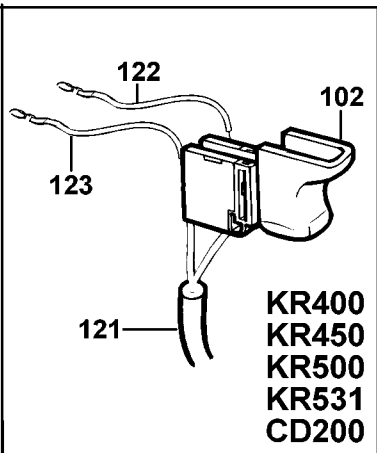

KR400
KR450
KR500
KR531
CD200

KR510XC
KR450RE
KR500RE
KR500CRE
KR510RE

KR502
KR532

KR510XC
KR500CRE

800

KR450RE KR500RE KR500CRE KR510RE KR510XC ©

Parts List for KR500REAR Type 1

Item Number	Part Number	Description	Qty Required
101	000000-00	No Longer Available	1
102	000000-00	No Longer Available	1
103	000000-00	No Longer Available	1
104	000000-00	No Longer Available	1
105	000000-00	No Longer Available	1
106	000000-00	No Longer Available	4
107	185851-03	SPINDLE	1
108	821986-00	SPRING	1
109	5103541-00	SCREW	11
110	747634-00	SPRING,BRUSH	2
111	832998-06	BRUSH	1
112	000000-00	No Longer Available	1
113	375147-05	CLAMSELL SET	1
114	375148-06	BRAND LABEL	1
115	000000-00	No Longer Available	1
116	375164-02	ACTUATOR	1
117	186452-00	THRUST PLATE	1
120	330033-23	CHUCK	1
121	573379-06	CORDSET	1
122	377470-00	LEAD	1
123	000000-00	No Longer Available	1
124	770236-00	PROTECTOR,CORD	1
125	807285-08	CAPACITOR	1
128	90552945	SCREW	1
129	330034-07	CHUCK KEY	1
131	376552-03	CLAMP	1
132	813918	SCREW	1

Parts List for KR500REAR Type 1

Item Number	Part Number	Description	Qty Required
133	000000-00	No Longer Available	1
800	870889-02	GREASE	1