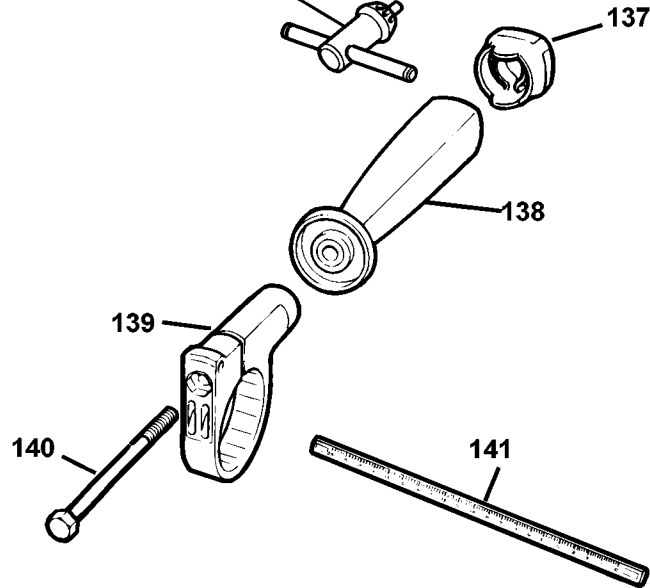

142

137

120

136

118

140

139

138

141

TYPE 1

TYPE 2

©

Parts List for KR700CREAR Type 1

Item Number	Part Number	Description	Qty Required
101	376912-40	FIELD ASSY.	1
102	580813-02	ARMATURE & BRG.	1
103	374275-06	CLAMSELL SET	1
104	374217-01	PCB ASSEMBLY	1
105	375412-02	SWITCH	1
106	374216-00	GEARCASE ASSY	1
107	374189-00	SELECTOR	1
108	892261-00	WASHER,THRUST	1
109	000000-00	No Longer Available	1
110	821986-00	SPRING	1
111	377646-02	SPINDLE&GR.ASSY	1
112	000000-00	No Longer Available	1
113	374193-00	BEARING	1
114	583096-00	CHUCK	1
116	000000-00	No Longer Available	1
117	886095-00	BEARING,BAL	1
118	329301-00	CLAMP,CORD	1
119	573379-06	CORDSET	1
120	770236-00	PROTECTOR,CORD	1
121	374278-00	GRIP	1
122	374218-02	ACTUATOR	1
123	374226-00	ACTUATOR	1
124	000000-00	No Longer Available	1
125	748158-00	SPRING	1
127	875735	BRUSH HOLDER	2
129	570544-00	BRUSH & SPRING	2
130	809961-00	SCREW	2

Parts List for KR700CREAR Type 1

Item Number	Part Number	Description	Qty Required
131	374186-09	BRAND LABEL	1
132	807745	CAPACITOR	1
133	374213-00	LEAD,RED	1
134	374214-00	LEAD,BLACK	1
135	373793	SCREW	1
136	821057-00	SCREW	1
137	000000-00	No Longer Available	1
138	000000-00	No Longer Available	1
139	376552-03	CLAMP	1
140	813918	SCREW	1
141	372814-00	DEPTH STOP	1
143	570593-00	SUPPORT	1