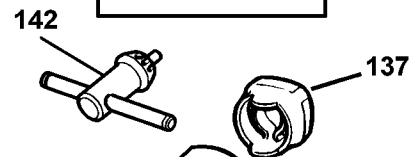

KR700

CRE

103

103

130

CRE

RE

135

142

137

120

136

118

140

139

138

141

TYPE 1

TYPE 2

©