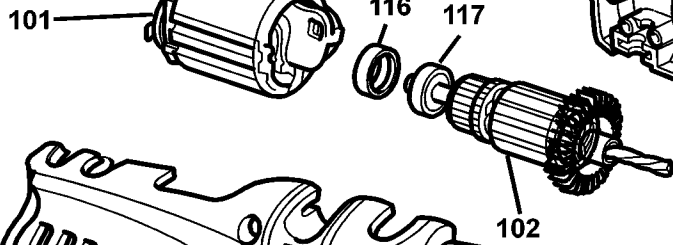

KR700

CRE

103

103

130

CRE

RE

135

142

137

120

136

118

140

139

138

141

TYPE 1

TYPE 2

©