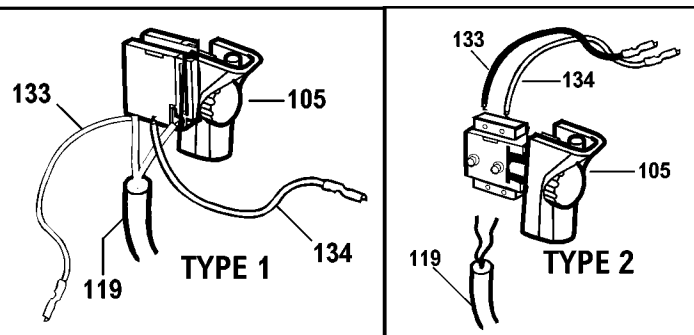

141

TYPE 1

TYPE 2

©

Parts List for KR700CREAR Type 1

Item Number	Part Number	Description	Qty Required
101	376912-40	FIELD ASSY.	1
102	580813-02	ARMATURE & BRG.	1
103	374275-06	CLAMSELL SET	1
104	374217-01	PCB ASSEMBLY	1
105	375412-02	SWITCH	1
106	374216-00	GEARCASE ASSY	1
107	374189-00	SELECTOR	1
108	892261-00	WASHER,THRUST	1
109	000000-00	No Longer Available	1
110	821986-00	SPRING	1
111	377646-02	SPINDLE&GR.ASSY	1
112	000000-00	No Longer Available	1
113	374193-00	BEARING	1
114	583096-00	CHUCK	1
116	000000-00	No Longer Available	1
117	886095-00	BEARING,BAL	1
118	329301-00	CLAMP,CORD	1
119	573379-06	CORDSET	1
120	770236-00	PROTECTOR,CORD	1
121	374278-00	GRIP	1
122	374218-02	ACTUATOR	1
123	374226-00	ACTUATOR	1
124	000000-00	No Longer Available	1
125	748158-00	SPRING	1
127	875735	BRUSH HOLDER	2
129	570544-00	BRUSH & SPRING	2
130	809961-00	SCREW	2