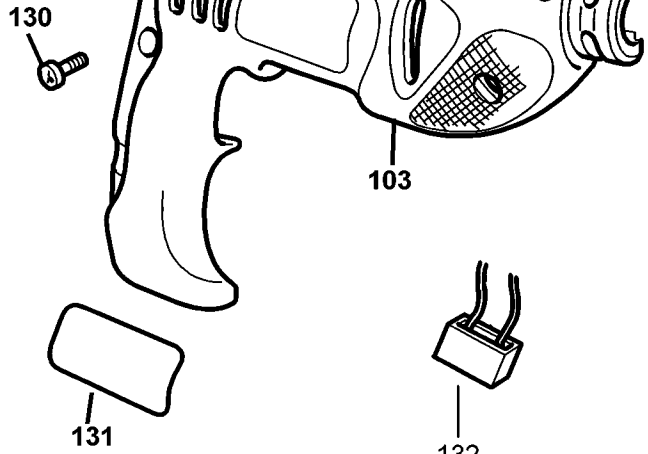

KR700

CRE

103

103

130

CRE

RE

135

142

137

120

136

118

140

139

138

141

TYPE 1

TYPE 2

©