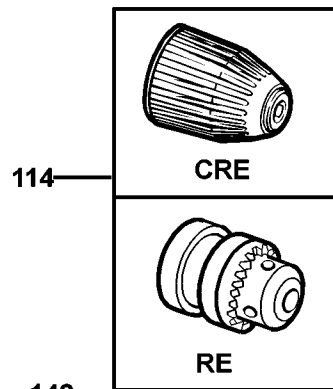

KR700

CRE

103

103

130

CRE

RE

135

142

137

120

136

118

140

139

138

141

TYPE 1

TYPE 2

©

Parts List for KR700CREAR Type 1

Item Number	Part Number	Description	Qty Required
101	376912-40	FIELD ASSY.	1
102	580813-02	ARMATURE & BRG.	1
103	374275-06	CLAMSELL SET	1
104	374217-01	PCB ASSEMBLY	1
105	375412-02	SWITCH	1
106	374216-00	GEARCASE ASSY	1
107	374189-00	SELECTOR	1
108	892261-00	WASHER,THRUST	1
109	000000-00	No Longer Available	1
110	821986-00	SPRING	1
111	377646-02	SPINDLE&GR.ASSY	1
112	000000-00	No Longer Available	1
113	374193-00	BEARING	1
114	583096-00	CHUCK	1
116	000000-00	No Longer Available	1
117	886095-00	BEARING,BAL	1
118	329301-00	CLAMP,CORD	1
119	573379-06	CORDSET	1
120	770236-00	PROTECTOR,CORD	1
121	374278-00	GRIP	1
122	374218-02	ACTUATOR	1
123	374226-00	ACTUATOR	1
124	000000-00	No Longer Available	1
125	748158-00	SPRING	1
127	875735	BRUSH HOLDER	2
129	570544-00	BRUSH & SPRING	2
130	809961-00	SCREW	2

Parts List for KR700CREAR Type 1

Item Number	Part Number	Description	Qty Required
131	374186-09	BRAND LABEL	1
132	807745	CAPACITOR	1
133	374213-00	LEAD,RED	1
134	374214-00	LEAD,BLACK	1
135	373793	SCREW	1
136	821057-00	SCREW	1
137	000000-00	No Longer Available	1
138	000000-00	No Longer Available	1
139	376552-03	CLAMP	1
140	813918	SCREW	1
141	372814-00	DEPTH STOP	1
143	570593-00	SUPPORT	1