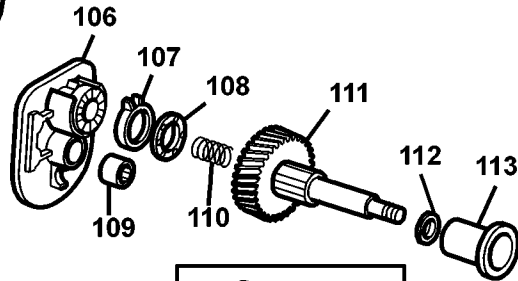

KR700

CRE

103

103

130

CRE

RE

135

142

137

120

136

118

140

139

138

141

TYPE 1

TYPE 2

©