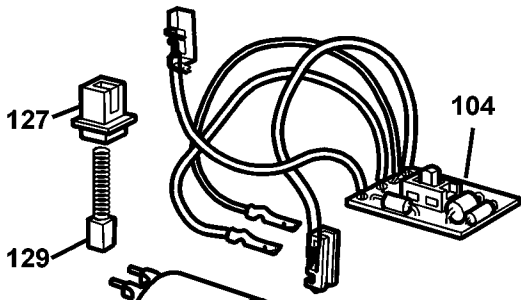

KR700

CRE

103

103

130

CRE

RE

135

142

137

120

136

118

140

139

138

141

TYPE 1

TYPE 2

©