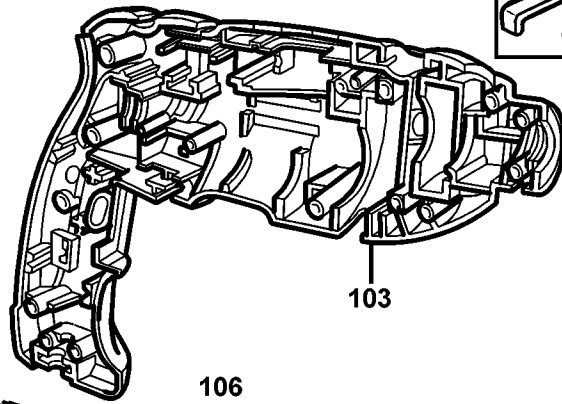

KR700

CRE

103

103

130

CRE

RE

135

142

137

120

136

118

140

139

138

141

TYPE 1

TYPE 2

©