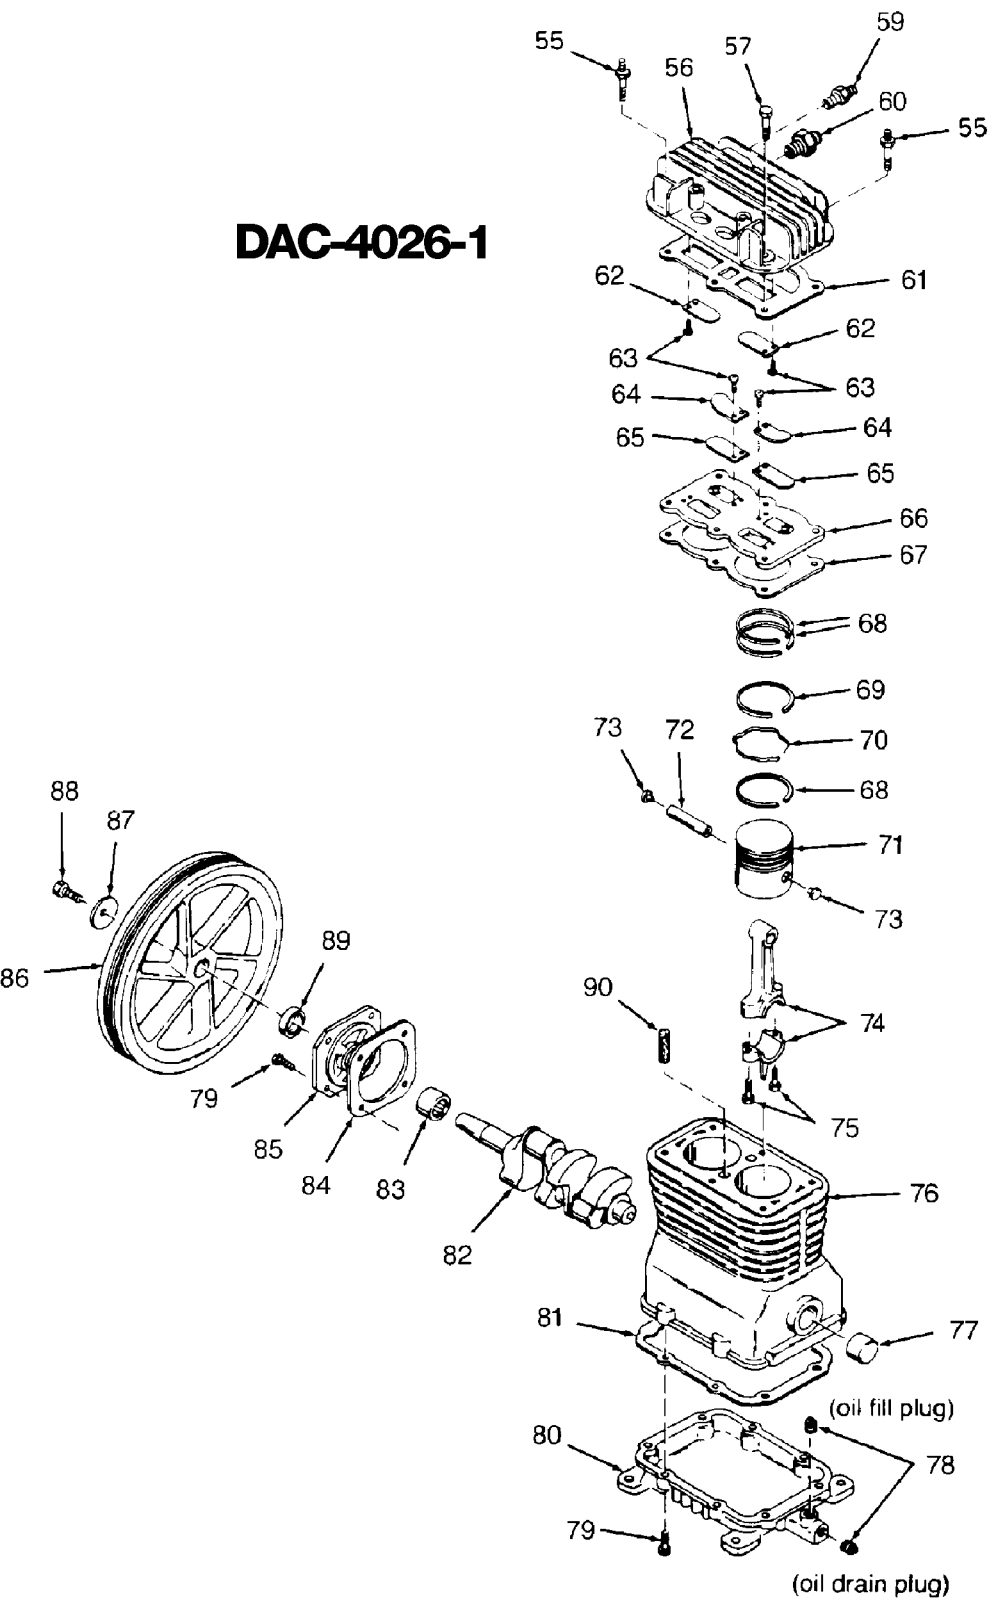

DAC-4026-1

Parts List for L2512 Type 0

Item Number	Part Number	Description	Qty Required
1	CAC-322	BELTGUARD OUTSIDE	1
2	CAC-323	BELTGUARD INSIDE	1
3	SSF-8113-ZN	NUT .375-16X.563 HEX	1
4	000000-00	No Longer Available	1
5	000000-00	No Longer Available	1
6	265-17	FILTER FELT	1
7	265-18	RETAINER FILTER	1
8	5140123-08	SCREW	2
10	SSP-7812	ASSY NUT SLEEVE 1/2	1
11	000000-00	No Longer Available	1
12	TIA-4150	VALVE SAFETY 150 .25	1
13	Z-D23004	GAUGE 1.5OD 200PSI .	1
14	SSP-7811	ASSY NUT SLEEVE 1/4	2
15	000000-00	No Longer Available	1
17	CAC-4296-1	REGULATOR 3PORT P2 L	1
18	D26889	ADAPTER .25 NPT X .2	1
19	N053094	NIPPLE	1
20	33821-00	BUSHING	1
20	438010040063	HEYCO BUSHINGS	1
21	CAC-95	MANIFOLD	1
22	A18885	GAUGE	1
23	SUDL-415-1	ASSY CORD POWER ST	1
24	SSW-7385	BUSHING STRAIN RELIE	1
26	000000-00	No Longer Available	1
27	000000-00	No Longer Available	1
28	SS-2072-1	NIPPLE .375 NPT X 1.	1
29	CAC-437-2	VALVE CHECK 1/2NPT X	1

Parts List for L2512 Type 0

Item Number	Part Number	Description	Qty Required
30	SSF-928	SCREW .313-18X.875 H	4
31	CAC-1013	SCREW HOLD DOWN	1
32	000000-00	No Longer Available	1
33	CAC-1011	SPRING ELASTOMER	1
34	SSN-56-ZN	WASHER 1 X 11/32 X 1	1
35	N017772	LOCK WASHER	1
36	SS-2038-ZN	NUT .313-18 WING	1
37	000000-00	No Longer Available	1
38	CAC-1059	CLIP RETAINING	1
39	SUDL-6-1	STRIP RUBBER FOOT	1
40	CAC-60	BOLT .375-16X2.25 UN	2
41	000000-00	No Longer Available	2
42	SSF-8080-ZN	NUT .375-16 UNC-2B H	2
43	N286039	DRAIN VALVE	1
47	D21594	PIN MOTOR MOUNT OIL	1
48	000000-00	No Longer Available	1
49	SUDL-65	KEY MOTOR SHAFT	1
50	000000-00	No Longer Available	1
51	SS-391	SCREW .250-20 .625 S	1
52	C-BT-222	BELT 6J 38.0 EFF	1
53	D26742	SCREW #10-16 X .500	2
55	SSF-6627	STUD SHOULDER 3/8-16	1
56	Z-CAC-4213	ASSY HEAD	1
57	SSF-955	SCREW .375-16X1.50 H	5
59	SS-8553	CONNECTOR BODY	1
60	SSP-9401	CONNECTOR BODY STRAI	1
61	5140118-80	GASKET	1