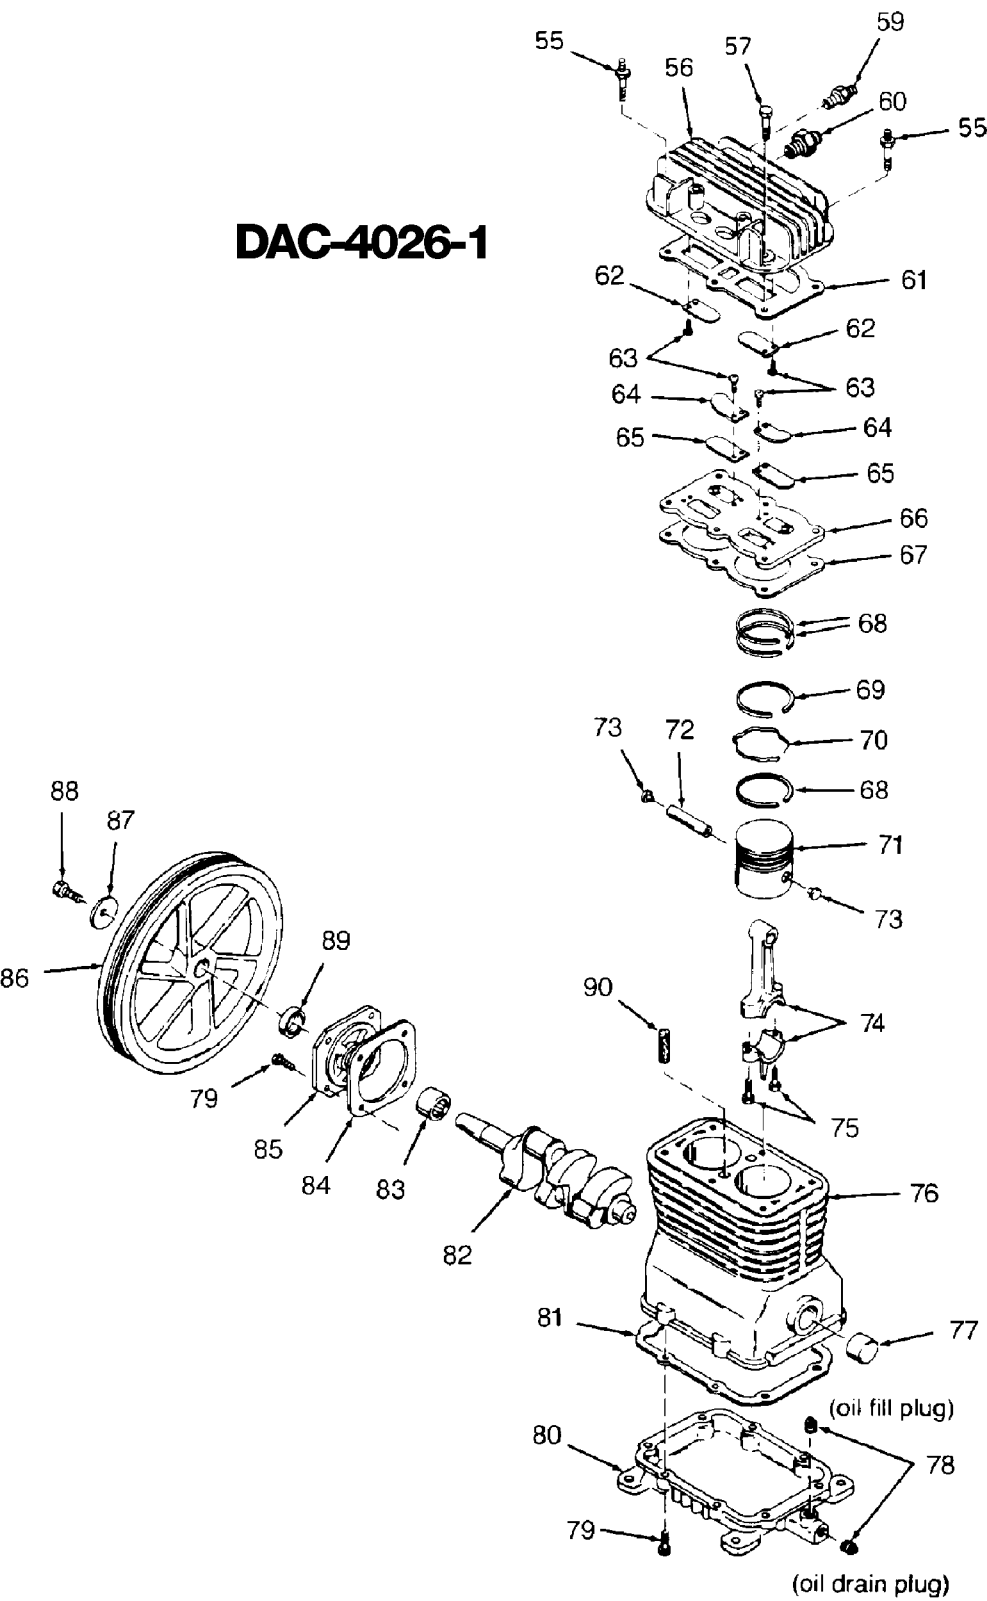

DAC-4026-1

Parts List for L2520 Type 0

Item Number	Part Number	Description	Qty Required
1	CAC-322	BELTGUARD OUTSIDE	1
2	CAC-323	BELTGUARD INSIDE	1
3	SSF-8113-ZN	NUT .375-16X.563 HEX	1
4	000000-00	No Longer Available	1
5	000000-00	No Longer Available	1
6	265-17	FILTER FELT	1
7	265-18	RETAINER FILTER	1
8	5140123-08	SCREW	1
10	SSP-7812	ASSY NUT SLEEVE 1/2	1
11	000000-00	No Longer Available	1
12	TIA-4150	VALVE SAFETY 150 .25	1
13	Z-D23004	GAUGE 1.5OD 200PSI .	1
14	SSP-7811	ASSY NUT SLEEVE 1/4	1
15	000000-00	No Longer Available	1
17	CAC-4296-1	REGULATOR 3PORT P2 L	1
18	D26889	ADAPTER .25 NPT X .2	1
19	N053094	NIPPLE	1
20	33821-00	BUSHING	1
20	438010040063	HEYCO BUSHINGS	1
21	CAC-95	MANIFOLD	1
22	A18885	GAUGE	1
23	SUDL-415-1	ASSY CORD POWER ST	1
24	SSW-7385	BUSHING STRAIN RELIE	1
26	000000-00	No Longer Available	1
27	000000-00	No Longer Available	1
28	SS-2072-1	NIPPLE .375 NPT X 1.	1
29	CAC-437-2	VALVE CHECK 1/2NPT X	1

Parts List for L2520 Type 0

Item Number	Part Number	Description	Qty Required
30	SSF-928	SCREW .313-18X.875 H	4
31	CAC-1013	SCREW HOLD DOWN	1
32	000000-00	No Longer Available	1
33	CAC-1011	SPRING ELASTOMER	1
34	SSN-56-ZN	WASHER 1 X 11/32 X 1	1
35	N017772	LOCK WASHER	1
36	SS-2038-ZN	NUT .313-18 WING	1
37	000000-00	No Longer Available	1
38	CAC-1059	CLIP RETAINING	2
39	SUDL-6-1	STRIP RUBBER FOOT	1
40	CAC-60	BOLT .375-16X2.25 UN	2
41	000000-00	No Longer Available	2
42	SSF-8080-ZN	NUT .375-16 UNC-2B H	2
43	N286039	DRAIN VALVE	1
47	D21594	PIN MOTOR MOUNT OIL	1
48	000000-00	No Longer Available	1
49	SUDL-65	KEY MOTOR SHAFT	1
50	000000-00	No Longer Available	1
51	SS-391	SCREW .250-20 .625 S	1
52	C-BT-222	BELT 6J 38.0 EFF	1
53	D26742	SCREW #10-16 X .500	1
55	SSF-6627	STUD SHOULDER 3/8-16	1
56	Z-CAC-4213	ASSY HEAD	1
57	SSF-955	SCREW .375-16X1.50 H	5
59	SS-8553	CONNECTOR BODY	1
60	SSP-9401	CONNECTOR BODY STRAI	1
61	5140118-80	GASKET	1