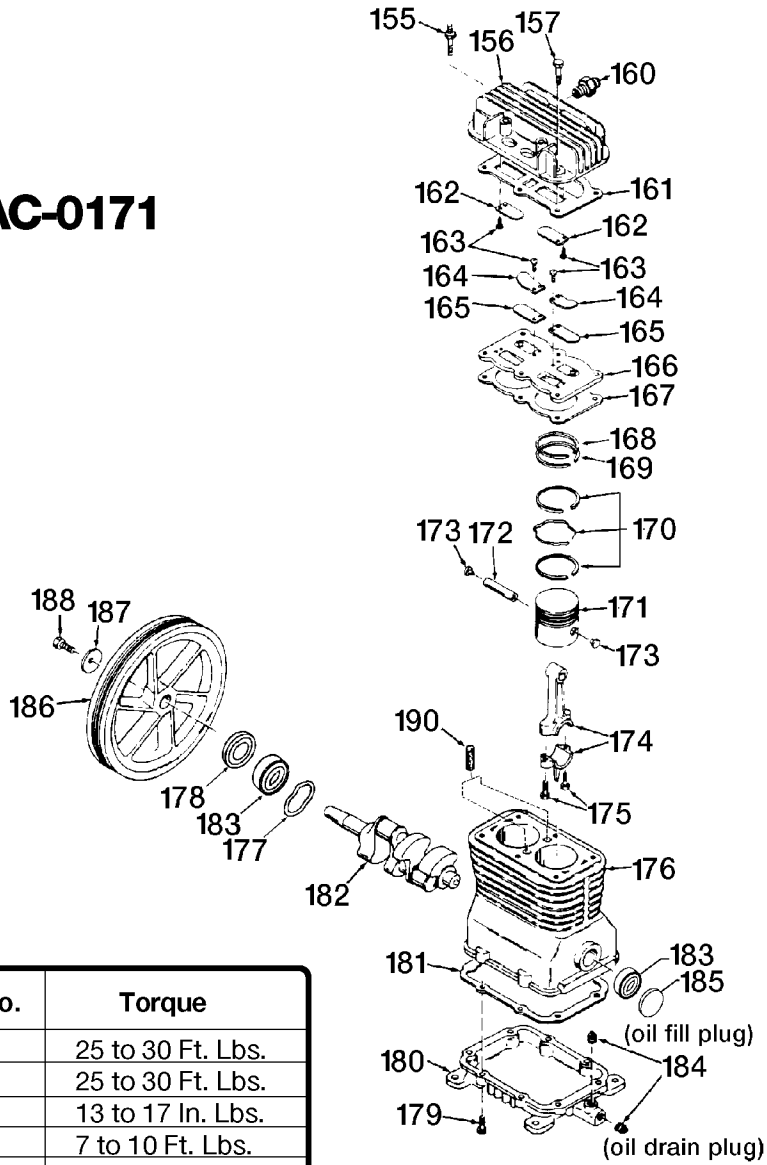

AC-0171

Key No.	Torque
155	25 to 30 Ft. Lbs.
157	25 to 30 Ft. Lbs.
163	13 to 17 In. Lbs.
175	7 to 10 Ft. Lbs.
179	9 to 12 Ft. Lbs.
188	15 to 20 Ft. Lbs.

Recommended Oils - One Stage Compressor Units

Use a compressor oil such as SAE 20-20W SF motor oil. (Crankcase oil capacity is 16 fluid ounces.) Under extreme winter conditions use 10 weight oil. Multiviscosity oil, 10W30, will leave carbon deposits on critical components, reducing performance and compressor life.

Parts List for L560V Type 1

Item Number	Part Number	Description	Qty Required
1	SSF-953-ZN	SCREW #10X.625 HHW S	1
2	000000-00	No Longer Available	1
3	SSF-8113-ZN	NUT .375-16X.563 HEX	1
4	000000-00	No Longer Available	1
5	CAC-362-1	CLOSURE BELTGUARD	1
6	SSP-9401	CONNECTOR BODY STRAI	1
7	SSP-7812	ASSY NUT SLEEVE 1/2	2
8	SS-8553	CONNECTOR BODY	1
9	SSP-7811	ASSY NUT SLEEVE 1/4	1
10	C-BT-224	BELT 6J 47.3 EFF	1
11	SS-391	SCREW .250-20 .625 S	1
12	000000-00	No Longer Available	1
13	SUDL-65	KEY MOTOR SHAFT	1
14	000000-00	No Longer Available	1
15	Z-MO-3022-1	MOTOR 2 POLE 240V O/	1
16	CAC-1331	TUBE PRESSURE RELEAS	1
17	SSF-928	SCREW .313-18X.875 H	4
19	000000-00	No Longer Available	1
20	SS-3222-CD	PLUG PIPE	1
21	CAC-95	MANIFOLD	1
22	TIA-4150	VALVE SAFETY 150 .25	1
23	A18885	GAUGE	1
24	39124607	SCREW .250-20X.625 H	1
25	SSF-8150	NUT .312-18 UNC HEX	8
26	000000-00	No Longer Available	4
27	N000323	VALVE GLOBE 200 PSI	1
28	SS-2110	NIPPLE GALV 3/8 X 3	1