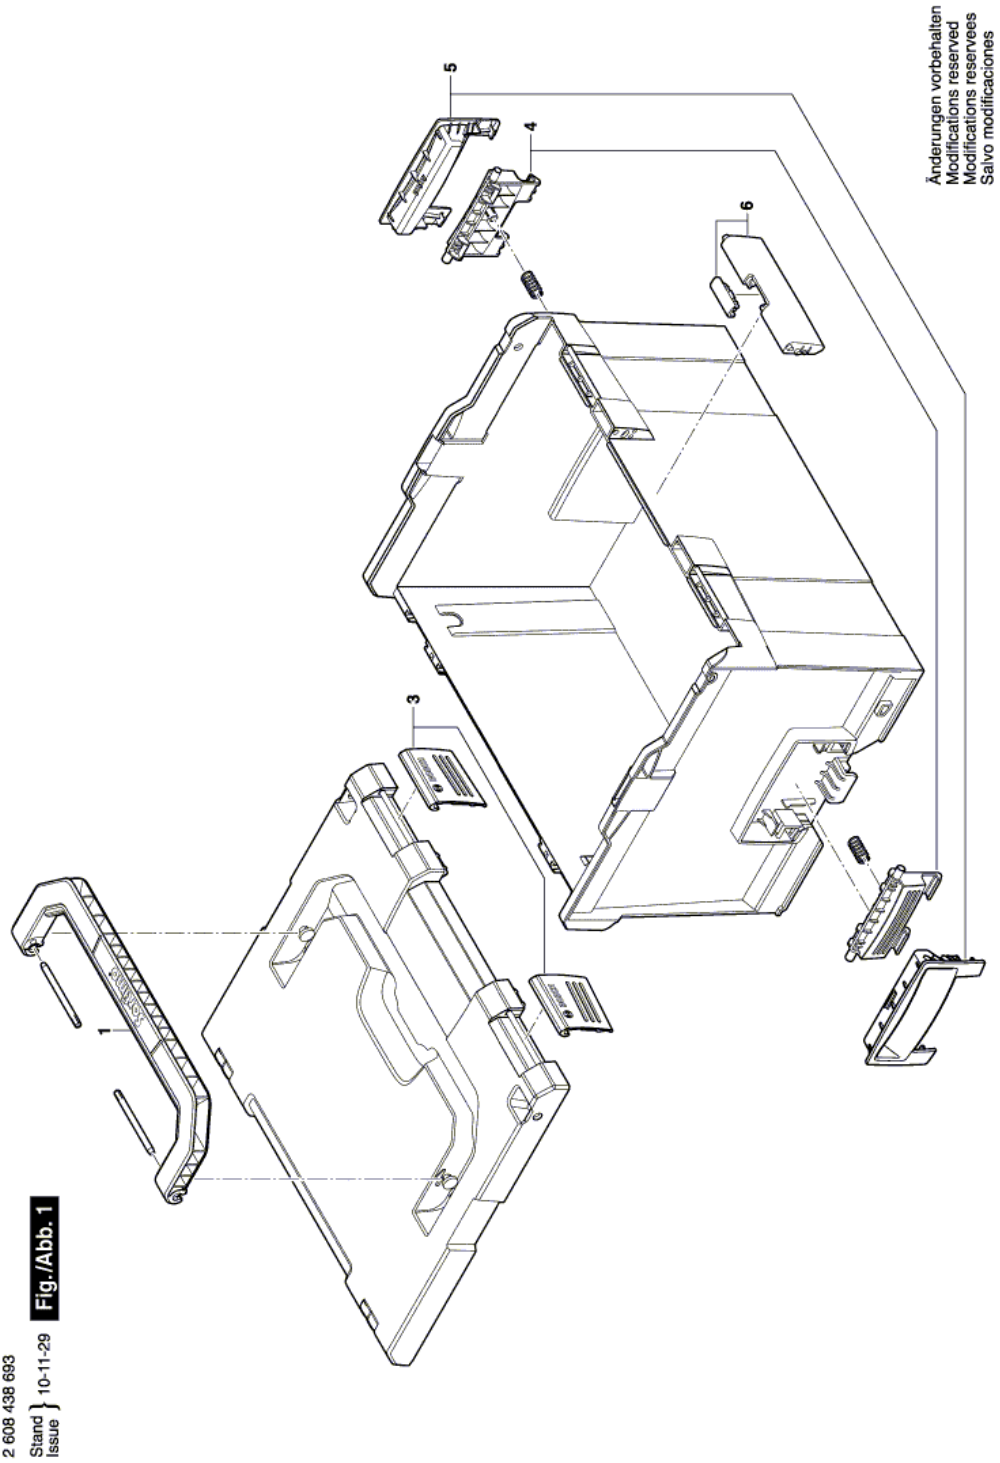

Illustration - Type E

Information subject to change without further notice.