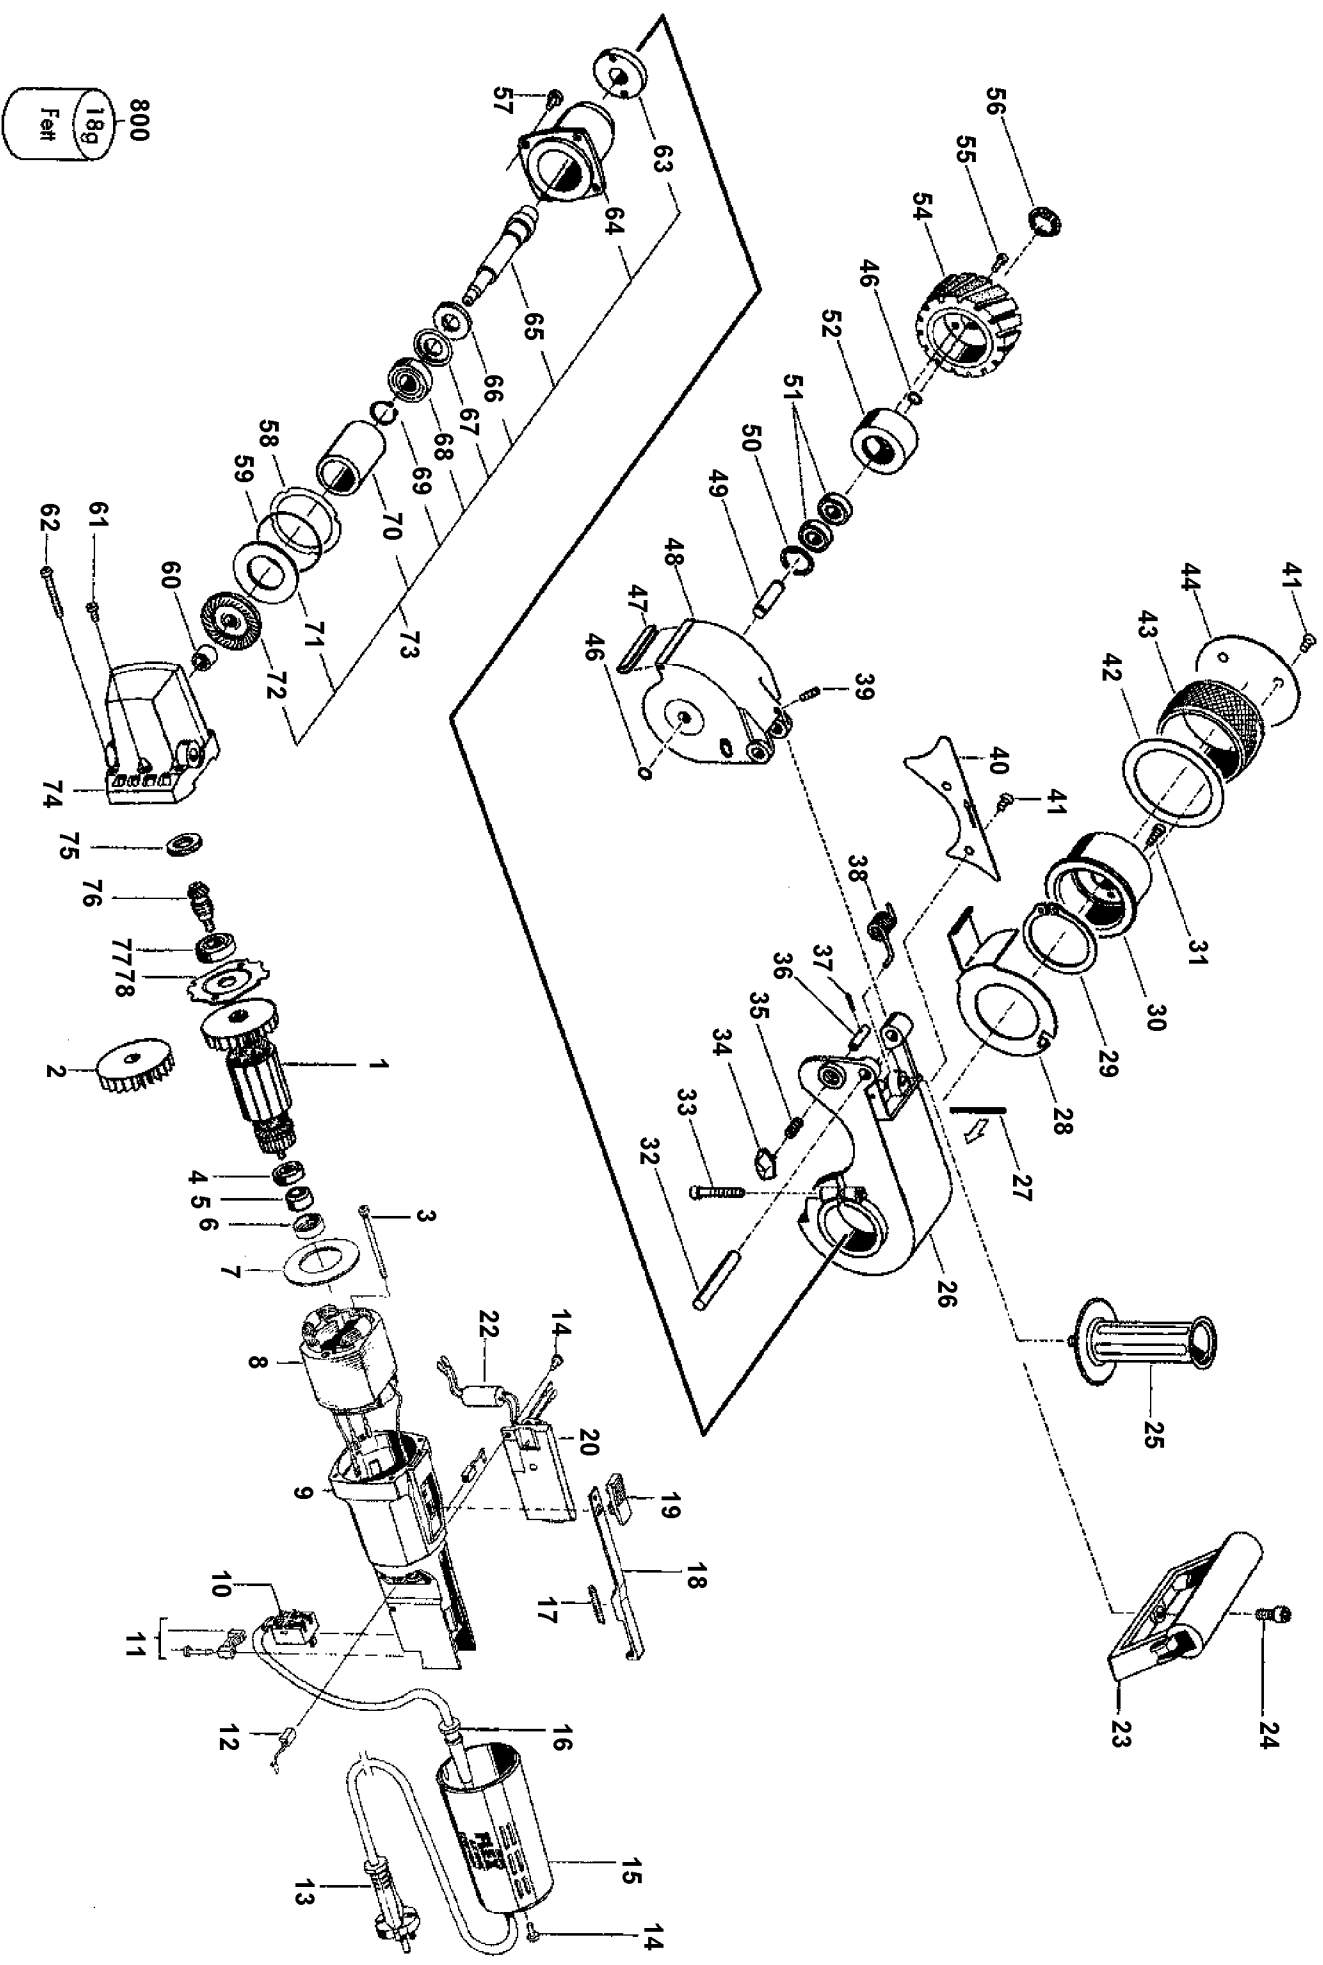

800
18g
Fett

Parts List for LBR1506VRA Type 1

Item Number	Part Number	Description	Qty Required
1	000000-00	No Longer Available	1
1	252133	ARMATURE	1
2	901088	FAN	1
3	225347	SCREW	1
4	254443	BEARING	1
5	219983	MAGNET	1
6	257354	BEARING MOUNT	1
7	159247	BAFFLE	1
8	000000-00	No Longer Available	1
8	000000-00	No Longer Available	1
9	000000-00	No Longer Available	1
9	254379	MOTOR CASE	1
10	251331	SWITCH	1
11	000000-00	No Longer Available	1
12	250816	BRUSH	2
12	264571	BRUSH	2
13	000000-00	No Longer Available	1
13	A10193	CORDSET	1
14	195715	SCREW	2
15	000000-00	No Longer Available	1
16	215848	STRAIN RELIEF	1
16	197041	RELIEVER	1
17	195820	SPRING	1
18	225304	ACTUATOR	1
19	211451	CONTROL LEVER	1
20	250918	ELECTR CIRCUIT BOARD	1
20	225924	ELECTRONIC W/CONDENC	1

Parts List for LBR1506VRA Type 1

Item Number	Part Number	Description	Qty Required
22	281301	REPAIR KIT	1
23	259290	HANDLE	1
24	251614	SCREW	1
25	000000-00	No Longer Available	1
26	000000-00	No Longer Available	1
27	000000-00	No Longer Available	1
28	000000-00	No Longer Available	1
29	000000-00	No Longer Available	1
30	000000-00	No Longer Available	1
31	105872	SCREW	1
32	000000-00	No Longer Available	1
33	000000-00	No Longer Available	1
34	000000-00	No Longer Available	1
35	000000-00	No Longer Available	1
36	000000-00	No Longer Available	1
37	000000-00	No Longer Available	1
38	000000-00	No Longer Available	1
39	000000-00	No Longer Available	1
40	000000-00	No Longer Available	1
41	000000-00	No Longer Available	2
42	259280	SPACER	1
43	000000-00	No Longer Available	1
44	259282	WASHER	1
46	000000-00	No Longer Available	2
47	000000-00	No Longer Available	1
48	283223	ROCKER ARM	1
49	000000-00	No Longer Available	1