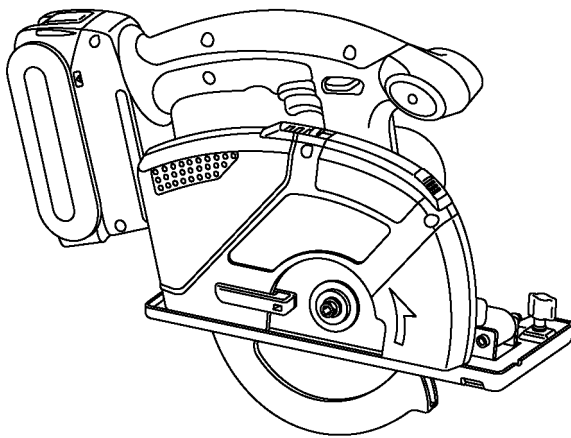

Service Manual

Cordless Multi Purpose Metal Cutter

Model No. **LCS-144**

Sub Model No.
EY4542

GREENLEE brand
North America

Simplified

Please file and use this manual together with the service manual for Model No. EY4542, Order No. PTD0810U42CE.

TABLE OF CONTENTS

	PAGE	PAGE
1 Exploded View and Replacement Parts List -----	2	

1 Exploded View and Replacement Parts List

Model No. : LCS-144 Exploded View

Production marking 7 digits
8 07 0001
Serial No.
Month
Last digit of year

Model No. : LCS-144 Parts List

Safety	Ref. No.	Part No.	Part Name & Description	Q'ty	Remarks
	44	WEY3542K7867	HEX WRENCH	1	
	-	WEZ4542G0030	TOOL CASE	1	