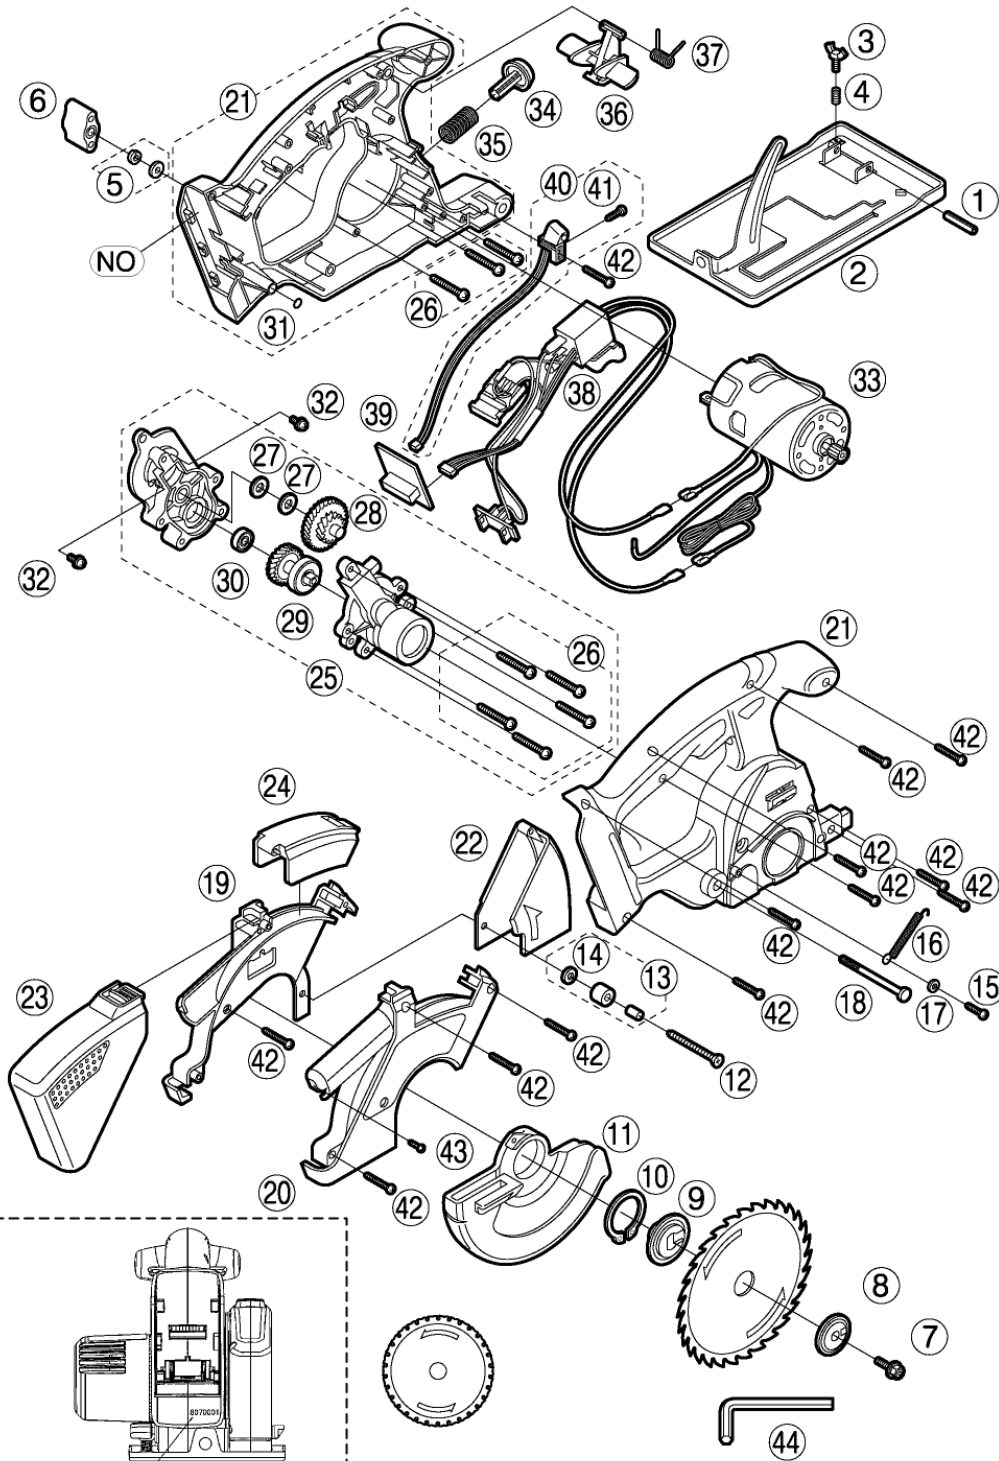

IMPORTANT SAFETY NOTICE

There are special components used in this equipment which are important for safety. These parts are marked by **⚠** in the Schematic Diagrams, Circuit Board Diagrams, Exploded Views and Replacement Parts List. It is essential that these critical parts should be replaced with manufacturer's specified parts to prevent shock, fire or other hazards. Do not modify the original design without permission of manufacturer.

TABLE OF CONTENTS

	PAGE	PAGE
1 Exploded View and Replacement Parts List -----	2	

1 Exploded View and Replacement Parts List

Model No. : LCS-144 Exploded View

Production marking 7 digits
8 07 0001
Serial No.
Month
Last digit of year

Model No. : LCS-144 Parts List

Safety	Ref. No.	Part No.	Part Name & Description	Q'ty	Remarks
	44	WEY3542K7867	HEX WRENCH	1	
	-	WEZ4542G0030	TOOL CASE	1	