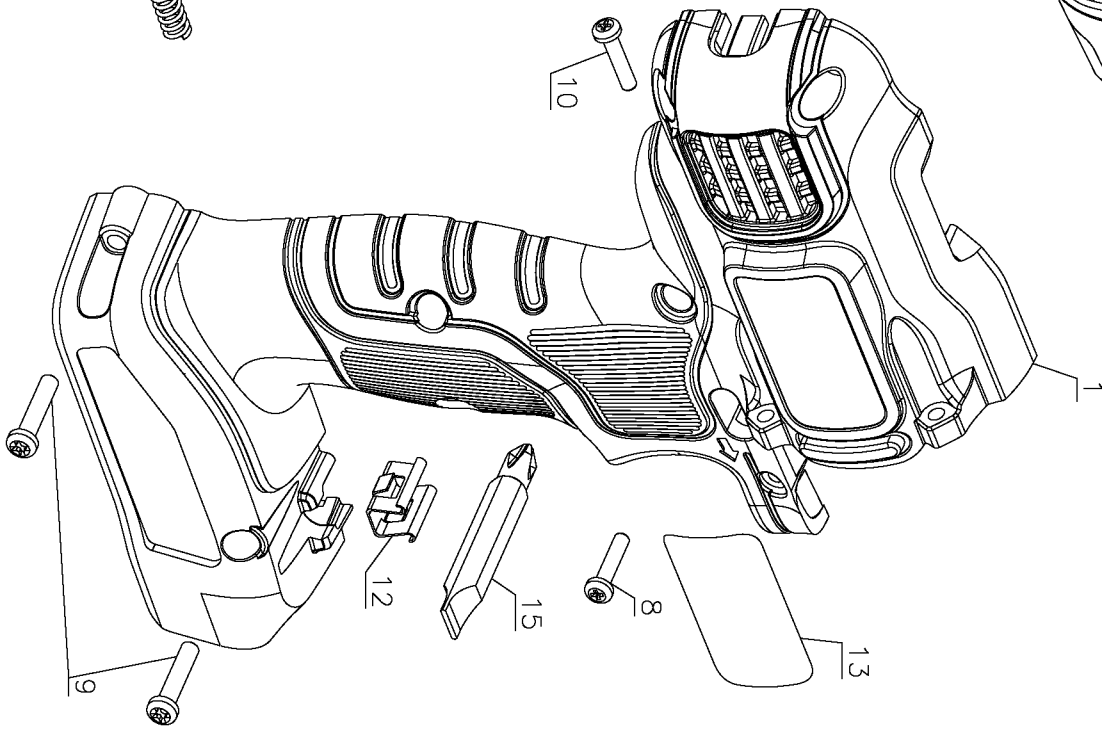

7

11

10

1

2

5

12

15

8

13

9

Parts List for LDX220SB Type 1

Item Number	Part Number	Description	Qty Required
1	90570441	CLAMSHELL SET	1
2	149518-01	SCREW	1
3	90570447	ACTUATOR FWR/REV	1
4	90570471	SPEED SELECTOR	1
5	90570460	KEYLESS CHUCK	1
6	90570455	SWITCH VSR	1
7	90570450	MOTOR & GEARBOX	1
8	5101046-00	SCREW	6
9	497283-01	SCREW	2
10	5101046-01	SCREW	4
11	5100035-03	SPRING	2
12	148354-03	BIT CLIP	1
13	90571925	RATING PLATE	1
14	90571924	IDENT. LABEL	1
15	419581-01	BIT	1
862	90563809	TOOL BAG	1
866	90587070	BATTERY PACK	1
871	90553168	CHARGER	1