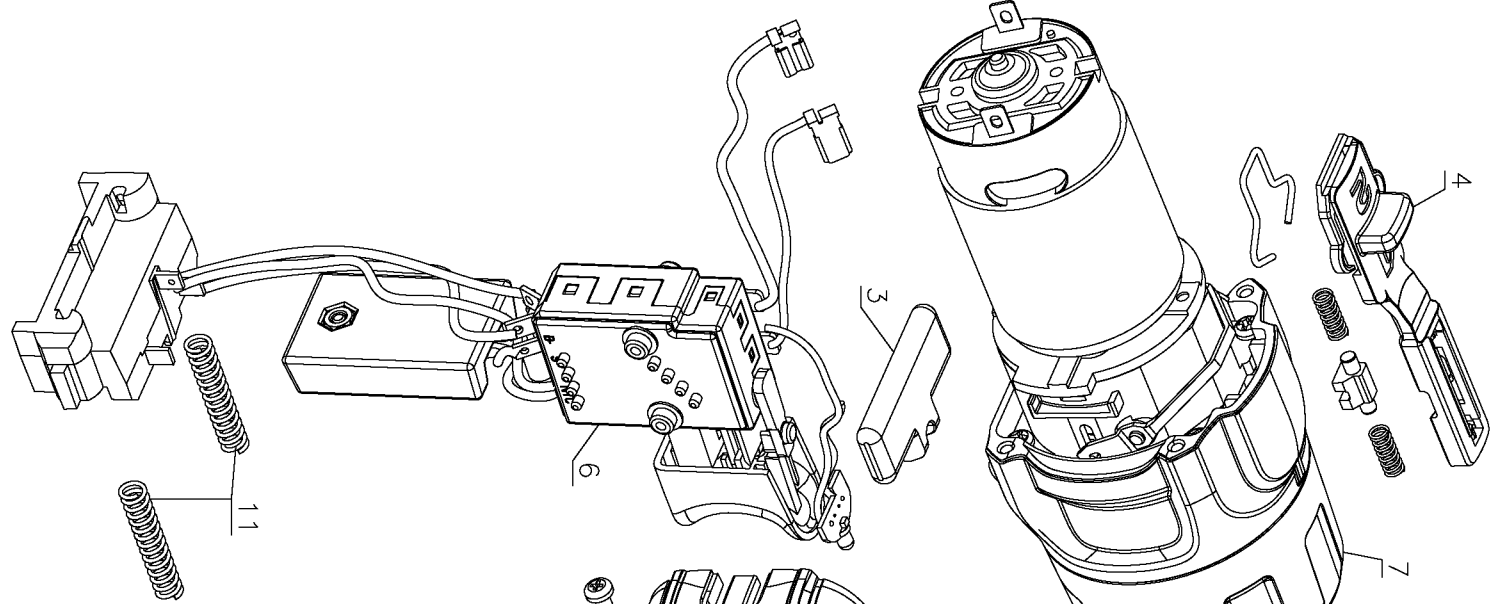

862

871

866

DATE CODE

14

6

3

4

7

11

10

1

2

5

12

15

8

13

9