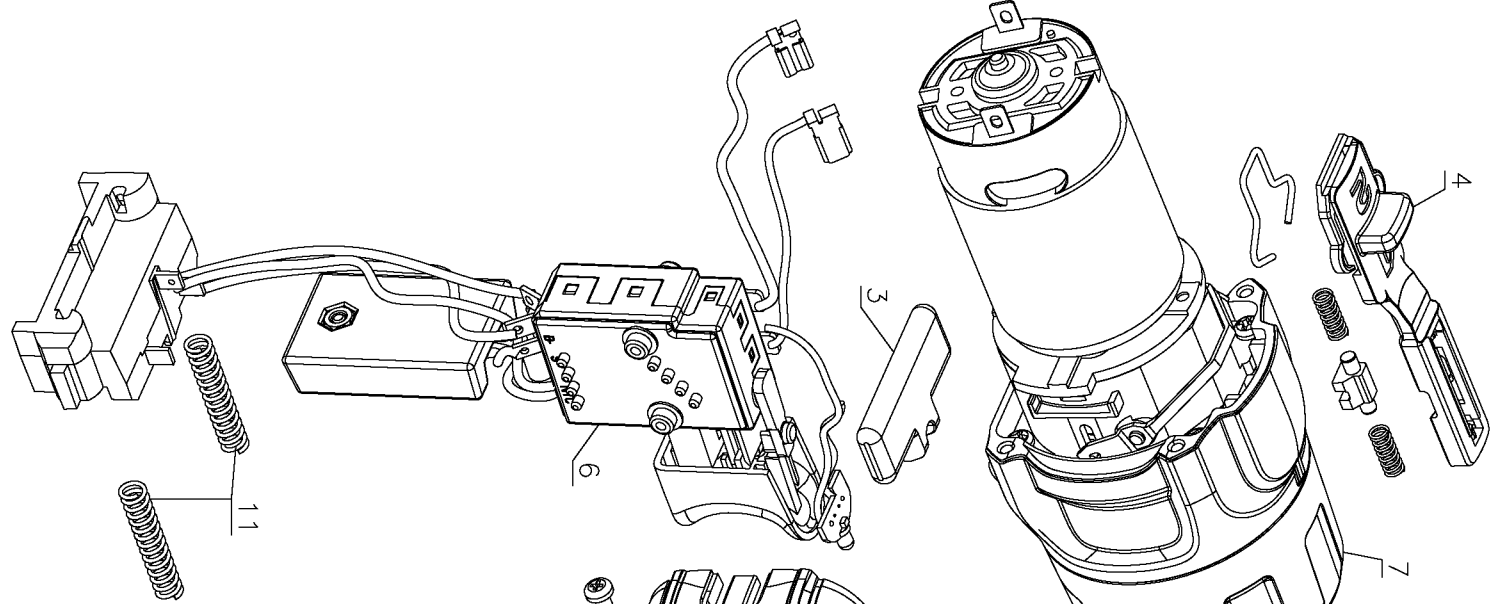

862

871

866

DATE CODE

14

3

6

11

4

10

1

12

15

8

13

9

7

5

2