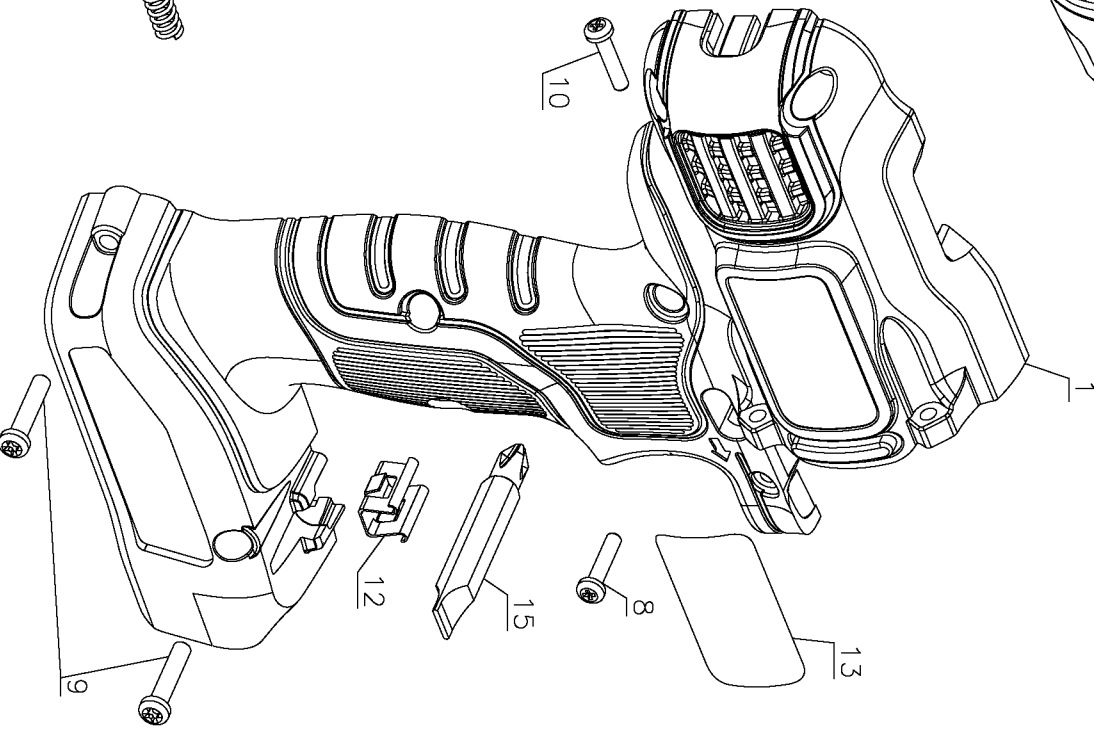

4

10

1

12

15

8

13

9

## Parts List for LDX220SBFC Type 1

Item Number	Part Number	Description	Qty Required
1	90570441	CLAMSHELL SET	1
2	149518-01	SCREW	1
3	90570447	ACTUATOR FWR/REV	1
4	90570471	SPEED SELECTOR	1
5	90570460	KEYLESS CHUCK	1
6	90570455	SWITCH VSR	1
7	90570450	MOTOR & GEARBOX	1
8	5101046-00	SCREW	6
9	497283-01	SCREW	2
10	5101046-01	SCREW	4
11	5100035-03	SPRING	2
12	148354-03	BIT CLIP	1
13	90574865	NAME PLATE	1
14	90571924	IDENT. LABEL	1
15	419581-01	BIT	1
862	90563809	TOOL BAG	1
866	90553161-01	BATTERY PACK	1
871	90569649	CHARGER	1