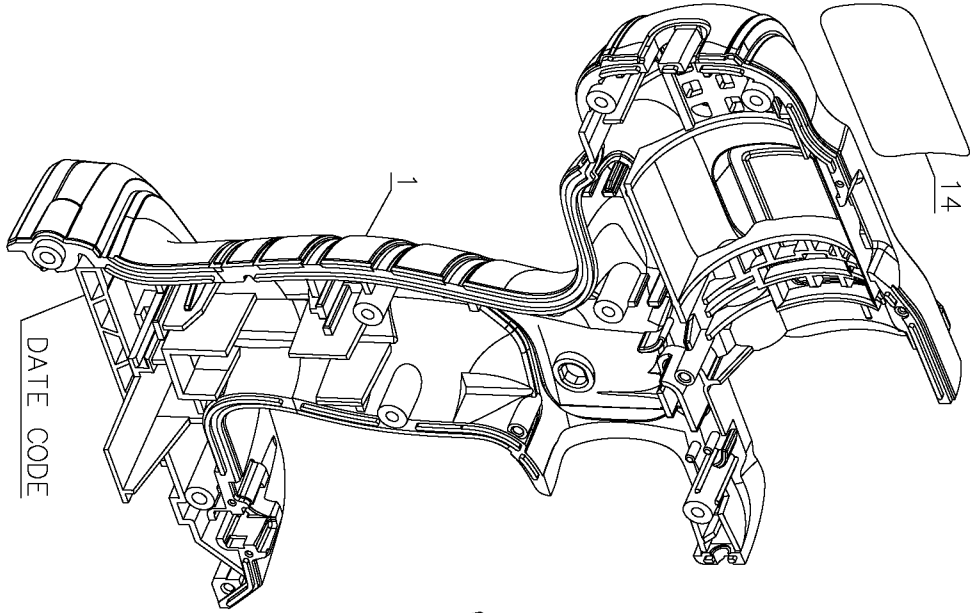

862

871

866

DATE CODE

14