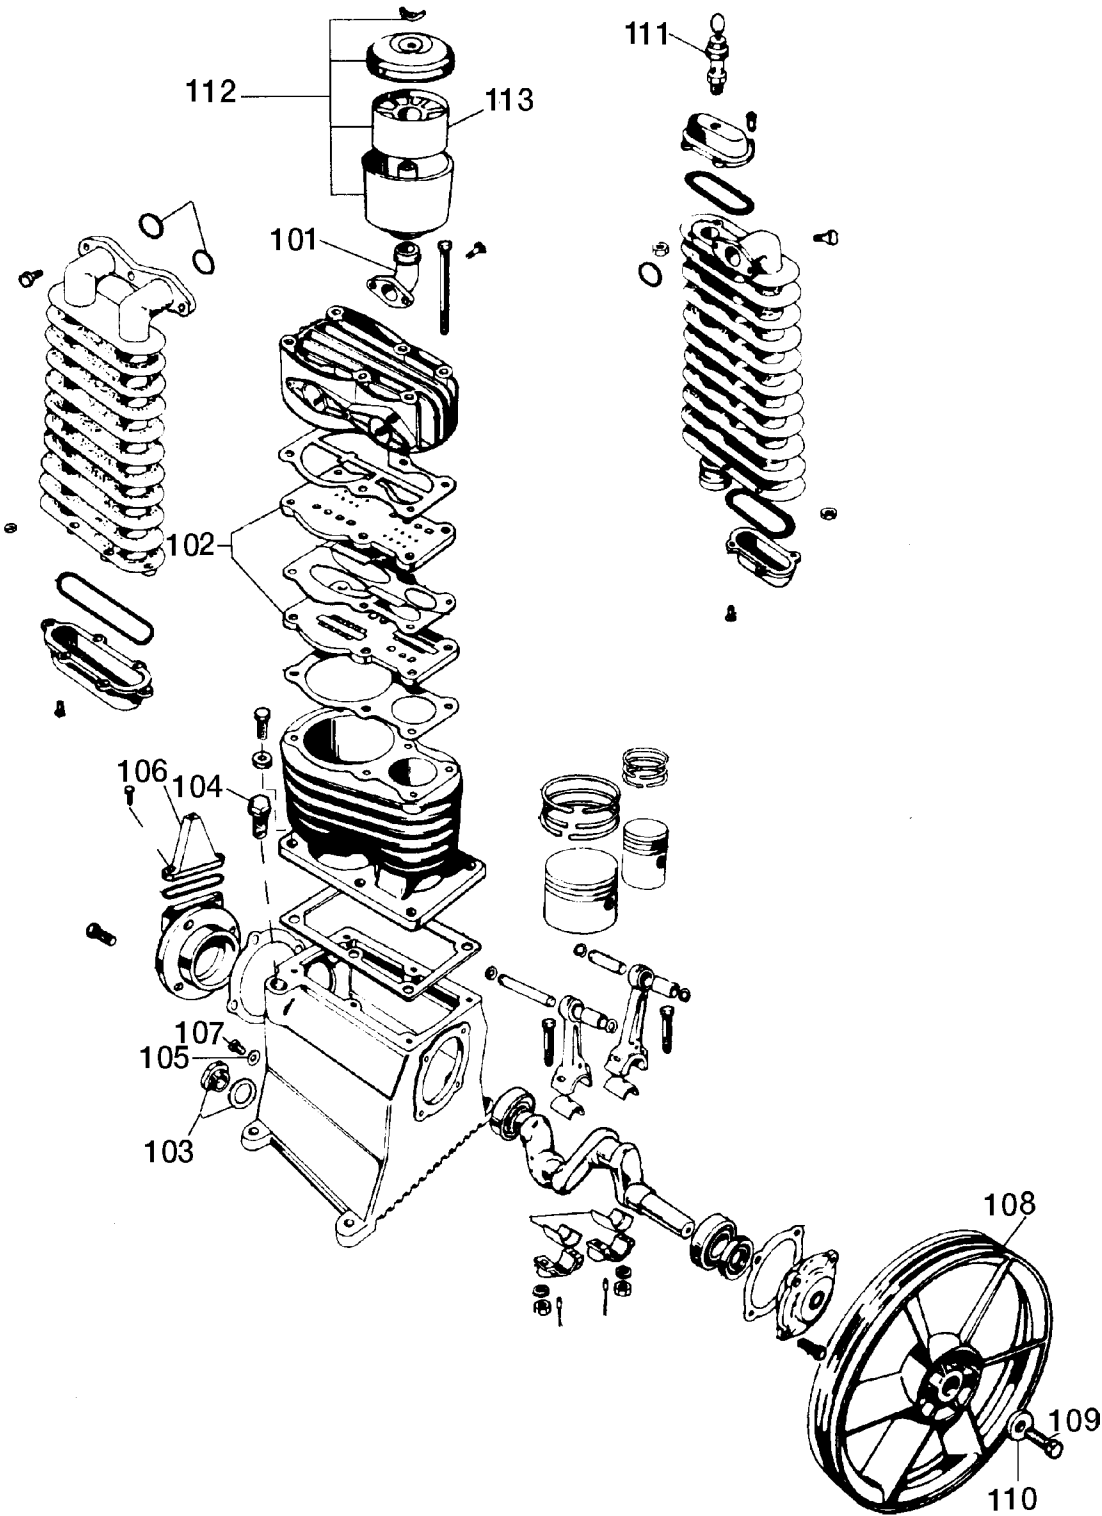

BAL-T39

Parts List for LM7580V2C Type 1

Item Number	Part Number	Description	Qty Required
1	000000-00	No Longer Available	1
2	MO-9071	MOTOR 7.5HP	1
2	A08093	START CAPACITOR	1
3	5140110-49	PRESSURE SWITCH	1
4	TIA-4200	VALVE SAFETY 200 .25	1
5	GA-360-B	GAUGE 300 PSI BACK M	1
6	N000323	VALVE GLOBE 200 PSI	1
7	N286039	DRAIN VALVE	1
8	000000-00	No Longer Available	1
8	000000-00	No Longer Available	1
9	SSF-953-ZN	SCREW #10X.625 HHW S	1
10	PU-2898	PULLEY 2A-SEC 5.75 O	1
11	BT-312	BELT A-SEC 63.00 EFF	2
12	SSF-8131	NUT SPEED 8AB U TYPE	2
13	000000-00	No Longer Available	1
14	000000-00	No Longer Available	1
15	000000-00	No Longer Available	1
16	SSP-7811	ASSY NUT SLEEVE 1/4	2
17	000000-00	No Longer Available	1
18	SSP-7824	ASSY NUT SLEEVE 5/8	1
101	ABP-1000123	ELBOW INLET T39	1
102	BAL-1000345	PLATE VALVE	1
103	BAL-1000306	GLASS SIGHT OIL	1
104	000000-00	No Longer Available	1
105	BAL-1000269	GASKET OIL FILL PLUG	1
106	BAL-1000112	ASSY OIL BREATHER BA	1
107	000000-00	No Longer Available	1

Parts List for LM7580V2C Type 1

Item Number	Part Number	Description	Qty Required
108	AC-0436	FLYWHEEL T39	1
109	BAL-1000587	BOLT FLYWHEEL NS39 B	1
110	BAL-1000417	WASHER FLYWHEEL NS39	1
111	ABP-9049020	VALVE SAFETY	1
112	AC-0437	FILTER INLET SOLBERG	1
113	AC-0438	ELEMENT FILTER T29 &	1
856	000000-00	No Longer Available	1
856	000000-00	No Longer Available	1
856	000000-00	No Longer Available	1
856	DAC-252	VALVE CHECK 1/2NPT X	1
856	AC-0485	BRACKET BELTGUARD	1
856	BAL-8226022	KIT GASKET T39	1
856	BAL-8226024	KIT VALVE T39	1