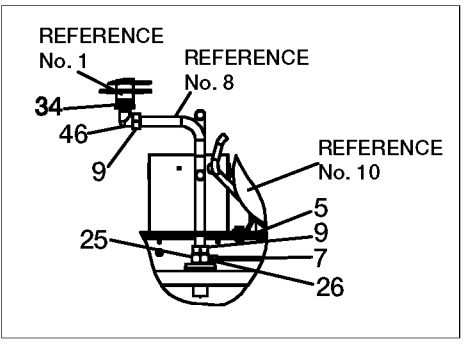

BAL-T59S

Parts List for LN1080H23M Type 1

Item Number	Part Number	Description	Qty Required
1	000000-00	No Longer Available	1
2	000000-00	No Longer Available	1
4	SSF-3159	SCREW .375-16X2.00 H	1
5	SSF-8111-ZN	NUT .375-16 HEX WHIZ	1
6	000000-00	No Longer Available	1
6	000000-00	No Longer Available	1
7	SSP-7811	ASSY NUT SLEEVE 1/4	1
8	000000-00	No Longer Available	1
9	000000-00	No Longer Available	1
10	000000-00	No Longer Available	1
11	SSF-3140-ZN	SCREW .375-16X1.00 H	1
15	000000-00	No Longer Available	1
16	CAC-95	MANIFOLD	1
17	GA-360-B	GAUGE 300 PSI BACK M	1
18	TIA-4200	VALVE SAFETY 200 .25	1
19	Z-D20596	SWITCH PRES 1PORT 14	1
20	000000-00	No Longer Available	1
21	SUDL-9-1	SCREW #8-32X.375/.34	1
22	SS-2110	NIPPLE GALV 3/8 X 3	1
24	BT-316	BELT A-SEC A73 74.3	1
25	000000-00	No Longer Available	1
26	SS-8553	CONNECTOR BODY	1
35	000000-00	No Longer Available	1
36	SSW-7482	CONNECTOR CONDUIT 3/	1
37	91895680	SCREW .250-20X.750 H	1
38	000000-00	No Longer Available	1
39	000000-00	No Longer Available	1