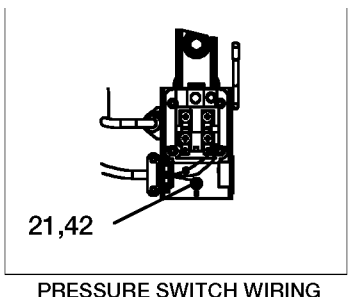

BAL-T59S

Parts List for LN1080H23M Type 1

Item Number	Part Number	Description	Qty Required
1	000000-00	No Longer Available	1
2	000000-00	No Longer Available	1
4	SSF-3159	SCREW .375-16X2.00 H	1
5	SSF-8111-ZN	NUT .375-16 HEX WHIZ	1
6	000000-00	No Longer Available	1
6	000000-00	No Longer Available	1
7	SSP-7811	ASSY NUT SLEEVE 1/4	1
8	000000-00	No Longer Available	1
9	000000-00	No Longer Available	1
10	000000-00	No Longer Available	1
11	SSF-3140-ZN	SCREW .375-16X1.00 H	1
15	000000-00	No Longer Available	1
16	CAC-95	MANIFOLD	1
17	GA-360-B	GAUGE 300 PSI BACK M	1
18	TIA-4200	VALVE SAFETY 200 .25	1
19	Z-D20596	SWITCH PRES 1PORT 14	1
20	000000-00	No Longer Available	1
21	SUDL-9-1	SCREW #8-32X.375/.34	1
22	SS-2110	NIPPLE GALV 3/8 X 3	1
24	BT-316	BELT A-SEC A73 74.3	1
25	000000-00	No Longer Available	1
26	SS-8553	CONNECTOR BODY	1
35	000000-00	No Longer Available	1
36	SSW-7482	CONNECTOR CONDUIT 3/	1
37	91895680	SCREW .250-20X.750 H	1
38	000000-00	No Longer Available	1
39	000000-00	No Longer Available	1