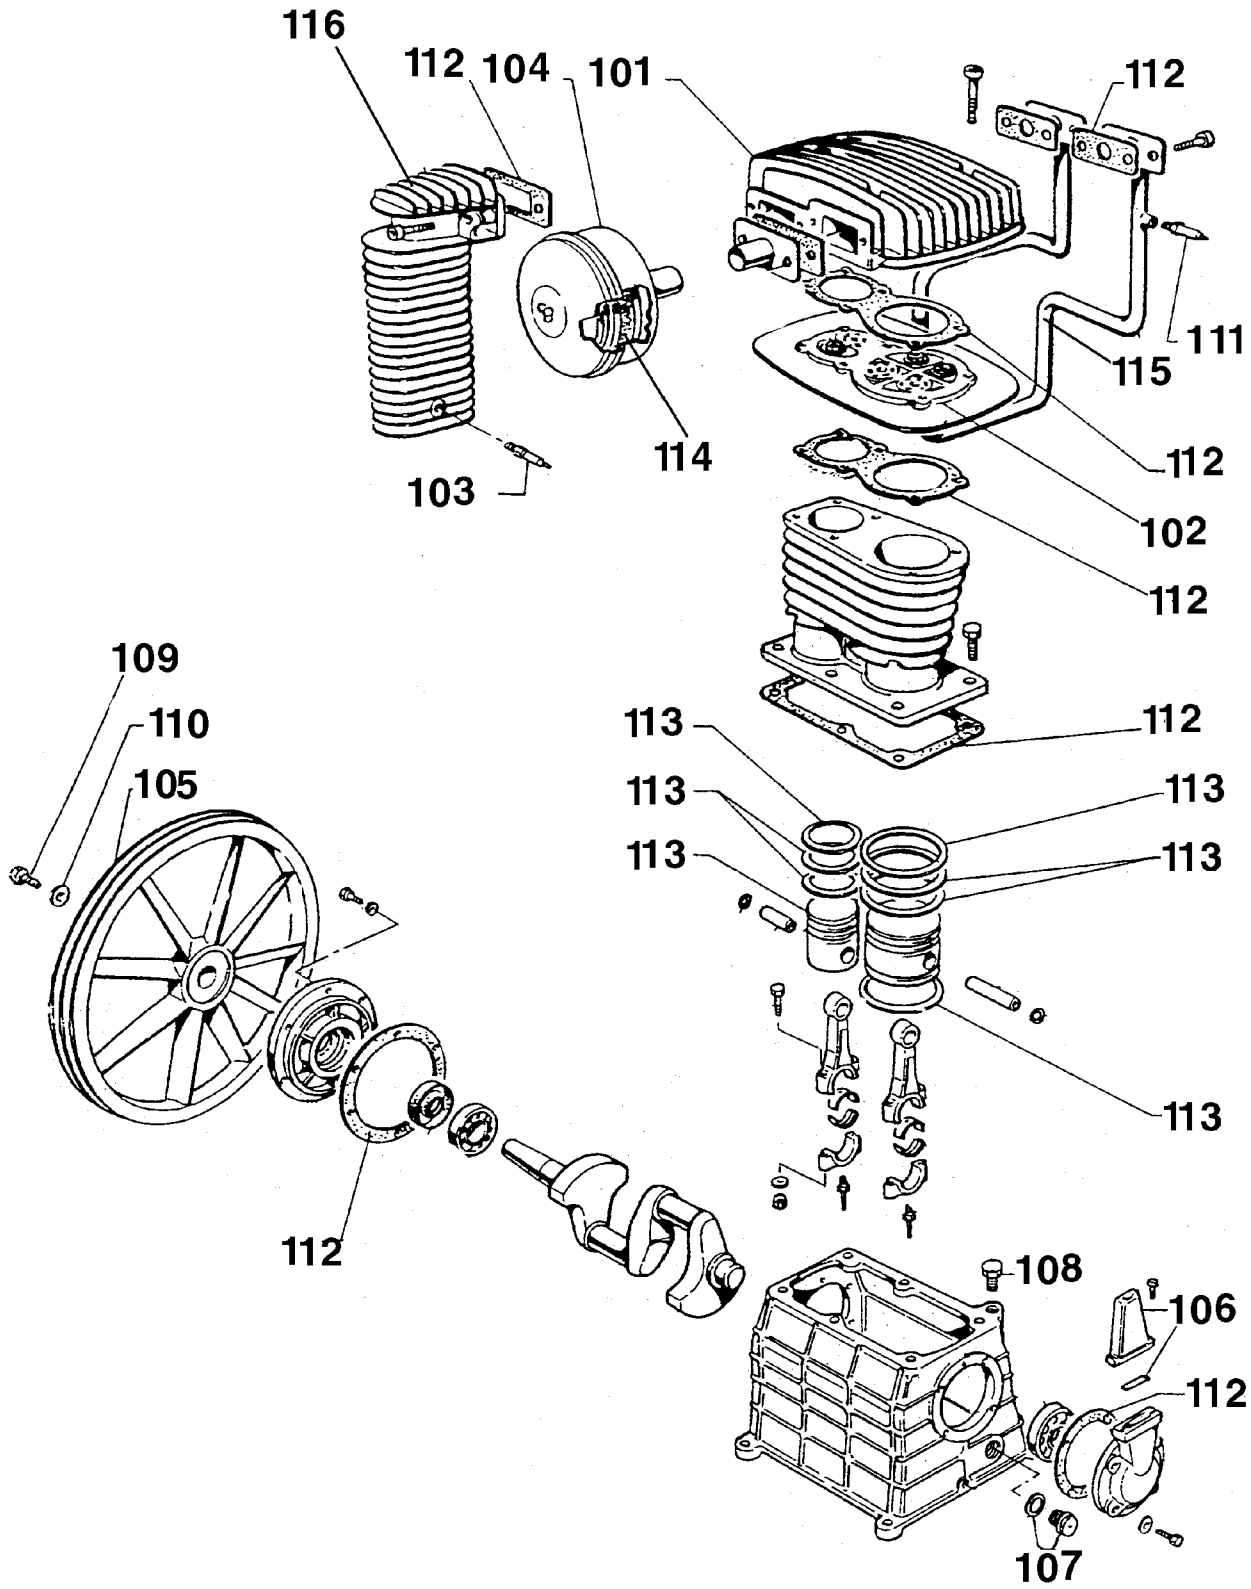

BAL-T59S

Parts List for LN1080H23M Type 1

Item Number	Part Number	Description	Qty Required
1	000000-00	No Longer Available	1
2	000000-00	No Longer Available	1
4	SSF-3159	SCREW .375-16X2.00 H	1
5	SSF-8111-ZN	NUT .375-16 HEX WHIZ	1
6	000000-00	No Longer Available	1
6	000000-00	No Longer Available	1
7	SSP-7811	ASSY NUT SLEEVE 1/4	1
8	000000-00	No Longer Available	1
9	000000-00	No Longer Available	1
10	000000-00	No Longer Available	1
11	SSF-3140-ZN	SCREW .375-16X1.00 H	1
15	000000-00	No Longer Available	1
16	CAC-95	MANIFOLD	1
17	GA-360-B	GAUGE 300 PSI BACK M	1
18	TIA-4200	VALVE SAFETY 200 .25	1
19	Z-D20596	SWITCH PRES 1PORT 14	1
20	000000-00	No Longer Available	1
21	SUDL-9-1	SCREW #8-32X.375/.34	1
22	SS-2110	NIPPLE GALV 3/8 X 3	1
24	BT-316	BELT A-SEC A73 74.3	1
25	000000-00	No Longer Available	1
26	SS-8553	CONNECTOR BODY	1
35	000000-00	No Longer Available	1
36	SSW-7482	CONNECTOR CONDUIT 3/	1
37	91895680	SCREW .250-20X.750 H	1
38	000000-00	No Longer Available	1
39	000000-00	No Longer Available	1