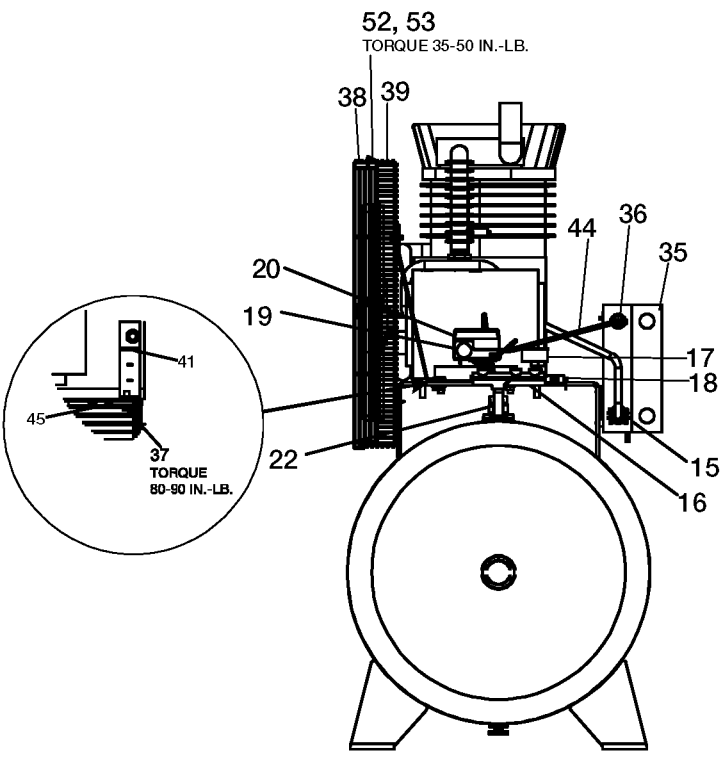

BAL-T59S

Parts List for LN1080H23M Type 1

Item Number	Part Number	Description	Qty Required
1	000000-00	No Longer Available	1
2	000000-00	No Longer Available	1
4	SSF-3159	SCREW .375-16X2.00 H	1
5	SSF-8111-ZN	NUT .375-16 HEX WHIZ	1
6	000000-00	No Longer Available	1
6	000000-00	No Longer Available	1
7	SSP-7811	ASSY NUT SLEEVE 1/4	1
8	000000-00	No Longer Available	1
9	000000-00	No Longer Available	1
10	000000-00	No Longer Available	1
11	SSF-3140-ZN	SCREW .375-16X1.00 H	1
15	000000-00	No Longer Available	1
16	CAC-95	MANIFOLD	1
17	GA-360-B	GAUGE 300 PSI BACK M	1
18	TIA-4200	VALVE SAFETY 200 .25	1
19	Z-D20596	SWITCH PRES 1PORT 14	1
20	000000-00	No Longer Available	1
21	SUDL-9-1	SCREW #8-32X.375/.34	1
22	SS-2110	NIPPLE GALV 3/8 X 3	1
24	BT-316	BELT A-SEC A73 74.3	1
25	000000-00	No Longer Available	1
26	SS-8553	CONNECTOR BODY	1
35	000000-00	No Longer Available	1
36	SSW-7482	CONNECTOR CONDUIT 3/	1
37	91895680	SCREW .250-20X.750 H	1
38	000000-00	No Longer Available	1
39	000000-00	No Longer Available	1

Parts List for LN1080H23M Type 1

Item Number	Part Number	Description	Qty Required
856	N000323	VALVE GLOBE 200 PSI	1