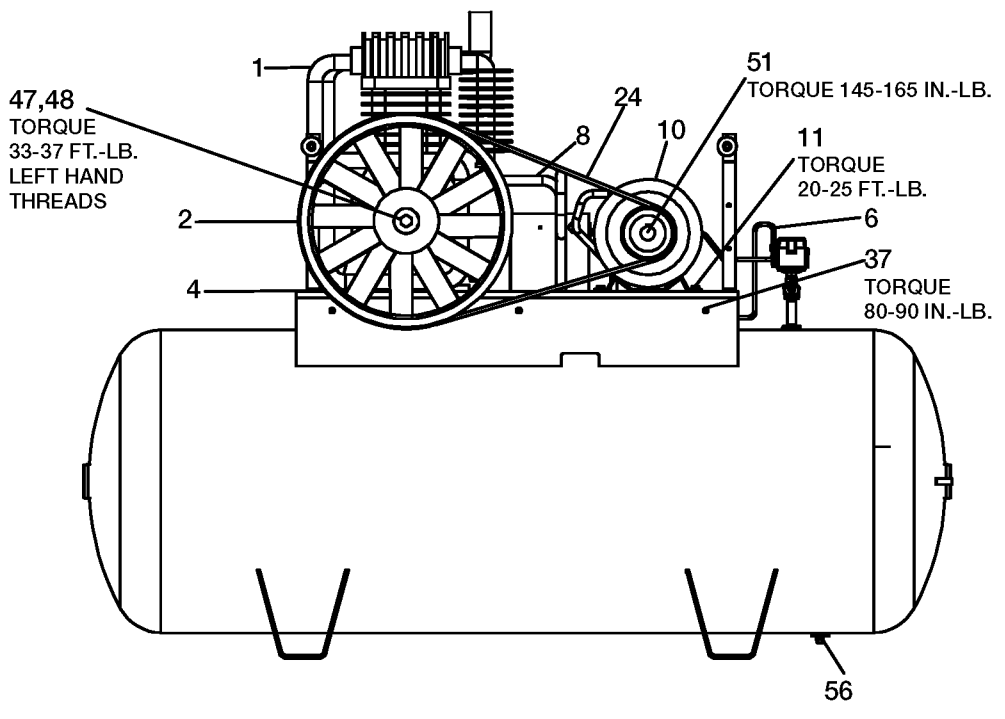

BAL-T59S

Parts List for LN1080H23M Type 1

Item Number	Part Number	Description	Qty Required
1	000000-00	No Longer Available	1
2	000000-00	No Longer Available	1
4	SSF-3159	SCREW .375-16X2.00 H	1
5	SSF-8111-ZN	NUT .375-16 HEX WHIZ	1
6	000000-00	No Longer Available	1
6	000000-00	No Longer Available	1
7	SSP-7811	ASSY NUT SLEEVE 1/4	1
8	000000-00	No Longer Available	1
9	000000-00	No Longer Available	1
10	000000-00	No Longer Available	1
11	SSF-3140-ZN	SCREW .375-16X1.00 H	1
15	000000-00	No Longer Available	1
16	CAC-95	MANIFOLD	1
17	GA-360-B	GAUGE 300 PSI BACK M	1
18	TIA-4200	VALVE SAFETY 200 .25	1
19	Z-D20596	SWITCH PRES 1PORT 14	1
20	000000-00	No Longer Available	1
21	SUDL-9-1	SCREW #8-32X.375/.34	1
22	SS-2110	NIPPLE GALV 3/8 X 3	1
24	BT-316	BELT A-SEC A73 74.3	1
25	000000-00	No Longer Available	1
26	SS-8553	CONNECTOR BODY	1
35	000000-00	No Longer Available	1
36	SSW-7482	CONNECTOR CONDUIT 3/	1
37	91895680	SCREW .250-20X.750 H	1
38	000000-00	No Longer Available	1
39	000000-00	No Longer Available	1

Parts List for LN1080H23M Type 1

Item Number	Part Number	Description	Qty Required
856	N000323	VALVE GLOBE 200 PSI	1