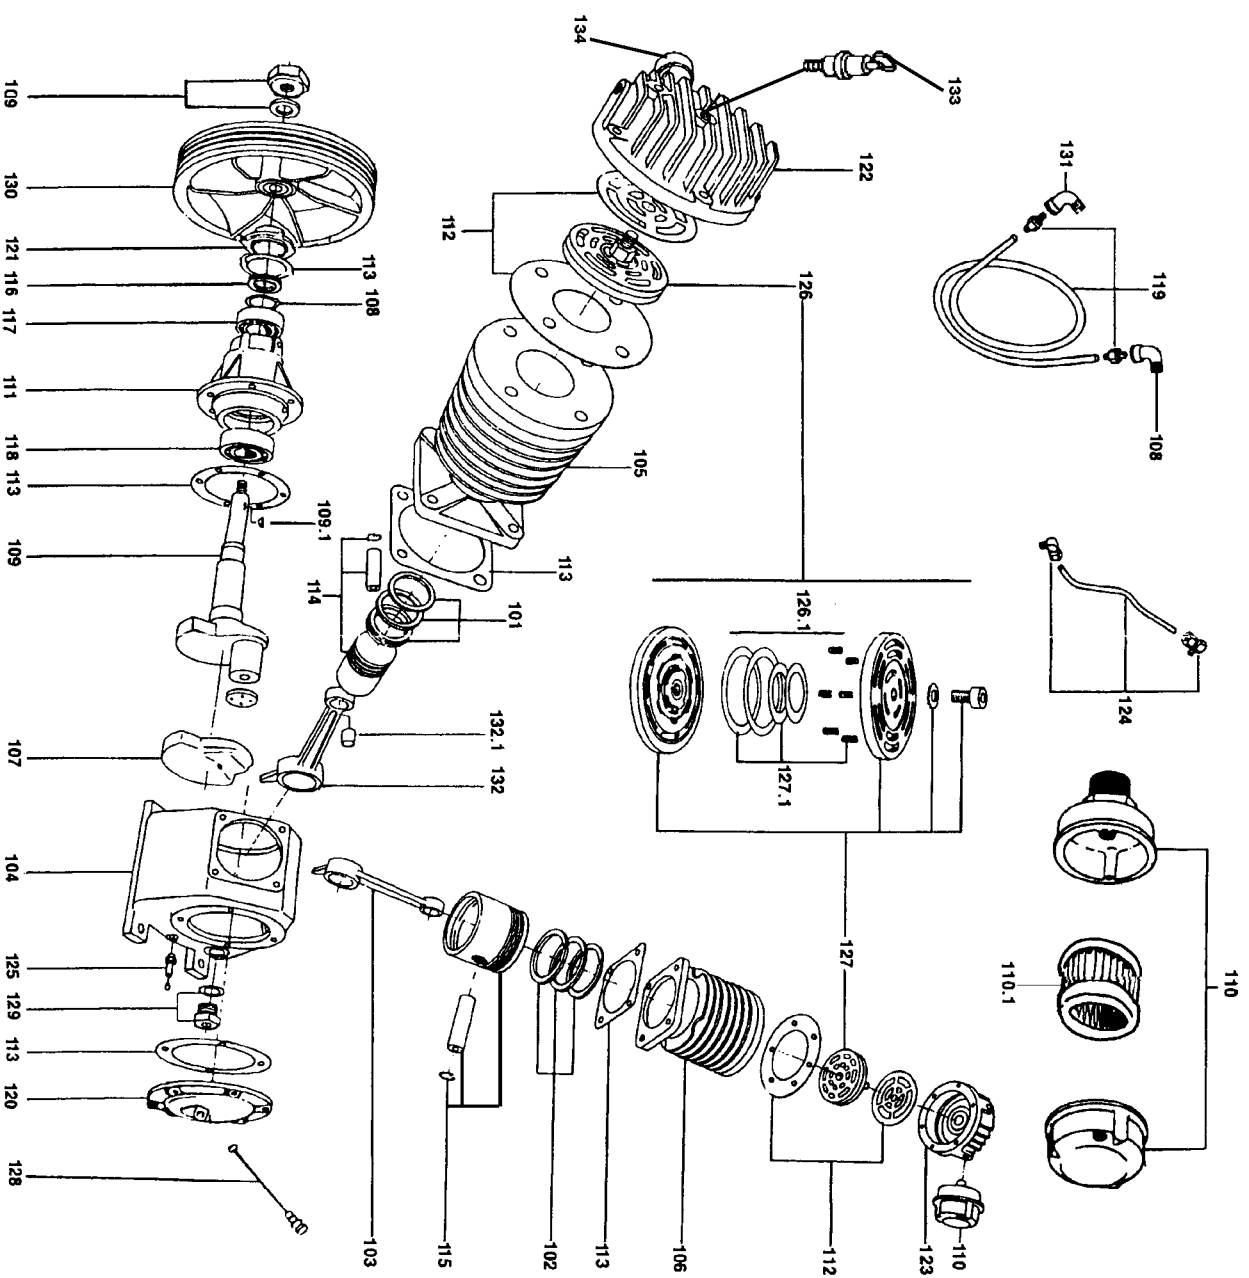

NOTE:
 Isolator washers must be mounted
 with rubber up.

Parts List for LS580V2 Type 1

Item Number	Part Number	Description	Qty Required
1	N000323	VALVE GLOBE 200 PSI	1
2	DAC-252	VALVE CHECK 1/2NPT X	1
3	000000-00	No Longer Available	1
4	000000-00	No Longer Available	1
5	AC-0434	BELTGUARD OUTSIDE	1
6	AC-0437	FILTER INLET SOLBERG	1
7	CAC-1004-2	BRACKET GUARD HEAD	1
8	000000-00	No Longer Available	1
9	CAC-1367	TUBE PRESSURE RELIEF	1
11	000000-00	No Longer Available	1
12	5140110-49	PRESSURE SWITCH	1
13	000000-00	No Longer Available	1
18	D26719	MOTOR OL 240V 2POLE	1
20	000000-00	No Longer Available	1
21	000000-00	No Longer Available	1
22	N286039	DRAIN VALVE	1
24	SSF-955	SCREW .375-16X1.50 H	1
25	SSF-3140-ZN	SCREW .375-16X1.00 H	1
26	SSF-8131	NUT SPEED 8AB U TYPE	2
27	SSF-8111-ZN	NUT .375-16 HEX WHIZ	4
28	SSF-953-ZN	SCREW #10X.625 HHW S	1
29	91895680	SCREW .250-20X.750 H	1
31	SS-8553	CONNECTOR BODY	1
33	000000-00	No Longer Available	1
36	TIA-4200	VALVE SAFETY 200 .25	1
37	SSP-7811	ASSY NUT SLEEVE 1/4	1
39	GA-360-B	GAUGE 300 PSI BACK M	1