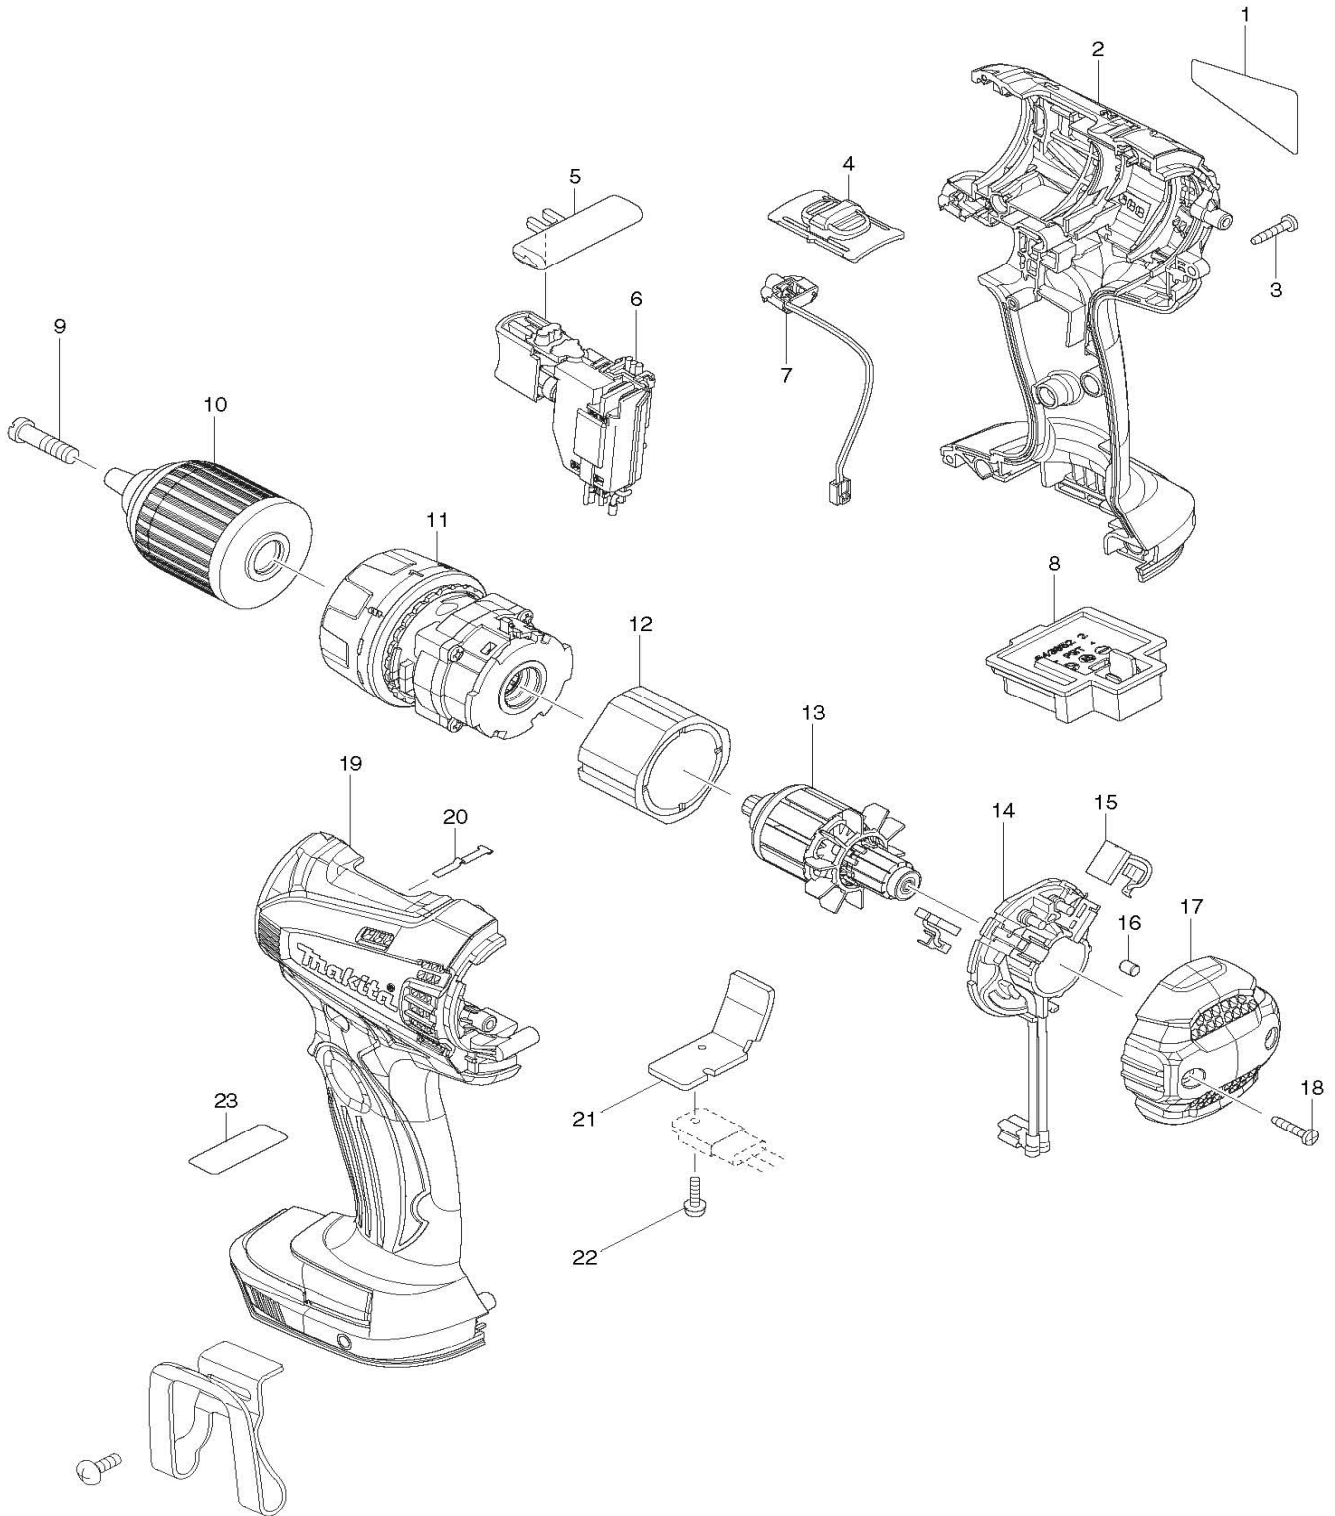

# Parts Breakdown

LXFD01CW

# Parts Breakdown

LXFD01CW

*Products with multiple versions are listed in subsiding order with the newest version on top not indented*

<b>Fig. #</b>	<b>Part ID</b>	<b>Part Name</b>	<b>Quantity</b>
1	868488-8	LXFD01 NAME PLATE	1
2	188931-4	HOUSING SET	1
2	188932-2	HOUSING SET	1
2		INC. 19	0
3	266429-2	TAPPING SCREW 3X16	9
4	125832-5	SPEED CHANGE LEVER ASSEMBLY	1
4	233438-6	COMPRESSION SPRING 4	2
5	419250-0	F/R CHANGE LEVER	1
6	650637-9	SWITCH	1
7	620012-3	LED CIRCUIT	1
8	643852-2	TERMINAL	1
9	251468-5	FLAT HEAD SCREW M6X22	1
10	766008-1	KEYLESS DRILL CHUCK 13	1
11	125831-7	GEAR ASSEMBLY	1
12	638611-7	YORK UNIT	1
13	619263-3	ARMATURE	1
14	638494-5	BRUSH HOLDER COMPLETE	1
15	195021-6	CARBON BRUSH CB-440	1
16	263032-0	RUBBER PIN 4	2
17	452202-8	REAR COVER	1
17	452205-2	REAR COVER	1
18	266429-2	TAPPING SCREW 3X16	2
19	188932-2	HOUSING SET	1
19		INC. 2	0
019A	188931-4	HOUSING SET	1
20	232182-2	LEAF SPRING	1
21	689170-4	HEAT SINK	1
22	911013-5	PAN HEAD SCREW M3X10	1
23	891618-6	CAUTION LABEL	1
A01	251314-2	SCREW M4X12	1
A02	346034-2	HOOK	1
A02	346317-0	HOOK	1
A03	784637-8	BIT 2-45	1
A04	140756-4	PLASTIC CARRYING CASE COMPLETE	1
A04	824953-7	PLASTIC CARRYING CASE	1
A04	162302-3	LATCH	2
A04	324207-7	SHAFT	1
A04	451749-9	HANDLE	1
A05	450128-8	BATTERY COVER	1
A06	***DC18RA	DC18RA FAST CHARGER	1
A07	195324-8	BATTERY BL1830 SET	2
A07A	195323-0	BATTERY BL1815 SET	2