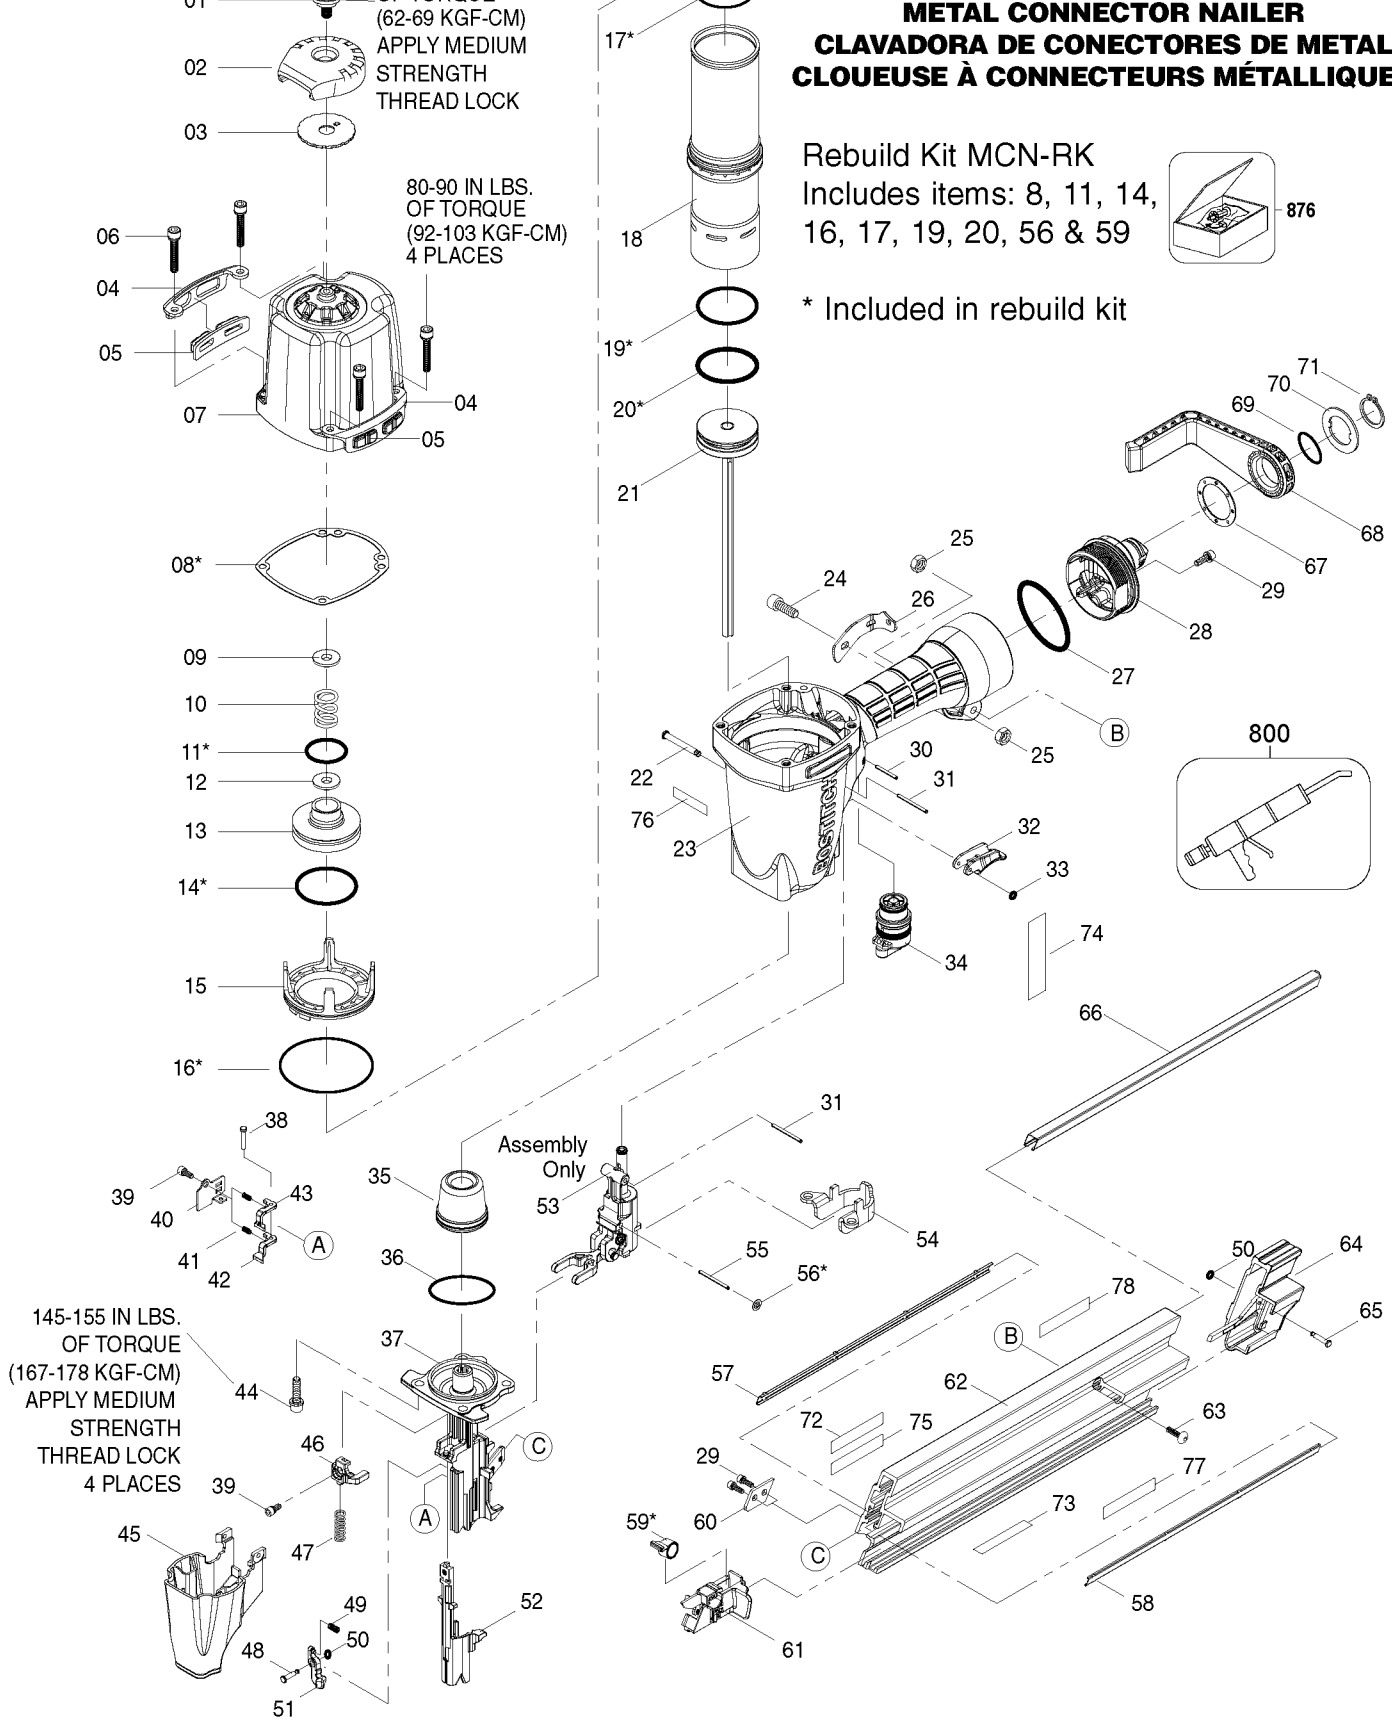

METAL CONNECTOR NAILER
CLAVADORA DE CONECTORES DE METAL
CLOUEUSE À CONNECTEURS MÉTALLIQUES

IP1265-1REVA 05/07
TO BE USED WITH PARTS LIST IP1265-2 AND OPERATION AND MAINTENANCE MANUAL 171436.

Parts List for MCN250S Type 0

Item Number	Part Number	Description	Qty Required
1	175551	SCREW-SHOULDER	1
2	175552	COVER-EXHAUST	1
3	175553	PLATE-SET	1
4	174046	BRACKET-RUBBER PAD	2
5	174045	PAD-RUBBER	2
6	175554	SCREW-SHCS-M5X0.80X3	4
7	175555	ASSEMBLY-DEFLECTOR	1
8	174050	GASKET-FRAME/DEFLECT	1
9	174049	SEAL-DEFLECTOR	1
10	174051	SPRING-COMPRESSION	1
11	174053	O-RING-20.8MMX2.4MM	1
12	174052	WASHER-SPECIAL	1
13	174054	PISTON-HEAD VALVE	1
14	174055	O-RING-44.7MMX3.5MM	1
15	175556	COLLAR-CYLINDER SLEE	1
16	174056	O-RING-66.5MMX2.0MM	1
17	174058	O-RING-45.5MMX2.0MM	1
18	175558	SLEEVE-CYLINDER	1
19	86460	O-RING	1
20	174060	O-RING-36.0MMX4.0MM	1
21	175560	ASSEMBLY-DRIVER/PIST	1
22	174062	STEPPED PIN	1
23	174063	ASSEMBLY-FRAME	1
24	174064	SCREW-SHCS-M5X0.8X18	1
25	174065	NUT-NYLON LOCK-M5X0.	2
26	174066	BRACKET-END CAP	1
27	850242	O-RING-1.799X.103	1