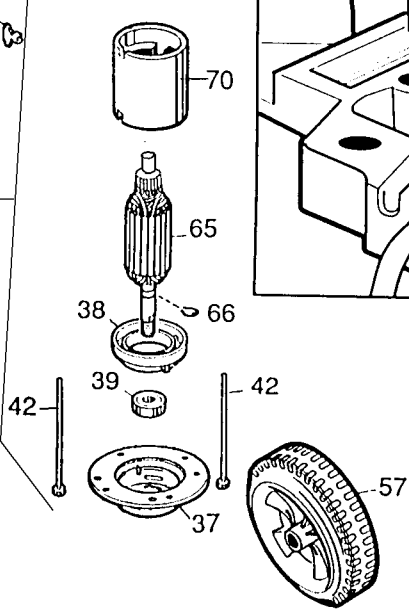

84

90

MOTOR MOUNT (Bottom View): Items 35, 36 assembled in 3 locations indicated.

Parts List for MM525 Type 4

Item Number	Part Number	Description	Qty Required
1	242065-02	HANDLE	1
3	242756-02SV	SWITCH HSG/COV	1
5	330019-13	SCREW,M4X19	13
6	90508746	SWITCH LEVER	1
7	681064-01	SWITCH,P.BUTTON	1
11	000000-00	No Longer Available	1
12	241948-00	BOLT,EYE 1/4-28	1
13	241579-01	SHROUD	1
15	241524-00	FLAP	1
16	000000-00	No Longer Available	1
17	000000-00	No Longer Available	2
18	000000-00	No Longer Available	1
19	000000-00	No Longer Available	1
20	000000-00	No Longer Available	1
21	241125-00	FAN	1
22	062443-02	CLAMP	1
23	99292-16	SCREW	1
24	038738-00	NUT	1
25	681269-00	SPRING	1
26	000000-00	No Longer Available	1
27	000000-00	No Longer Available	1
28	242267-04	CORD,MOTOR	1
29	241979-00	PIN	1
30	242068-00	BLADE,MULCHING	1
31	680812-00	SPACER,BLADE	1
32	241381-01	INSULATOR,BLADE	1
33	90561895	HEX NUT	1

Parts List for MM525 Type 4

Item Number	Part Number	Description	Qty Required
34	092715-00	SPACER	1
35	241594-02	SPACER	3
36	243679-00	SCREW	3
37	241590-07	STAMPING,LOWER	1
38	242254-01	INSULATOR	1
39	070055-00	BALL BEARING	1
41	242271-00	HEATSINK	2
42	242243-00	SCREW	2
43	099361-10	WASHER	6
44	32699-00	NUT	2
45	242253-01	CAP,BRUSH	2
46	242735-00	CAP,END	1
47	242207-00	SPRING,BRUSH	2
48	070162-00	TERMINAL	2
49	242274-00	INSERT,BRUSH	2
50	241201-00	LEVER	4
52	242582-00	PLATE,INDEX	4
53	241205-02	SUPPORT ARM	4
54	242580-00	BOLT,SHOULDER	4
55	239478-05	BOLT, AXLE	4
56	239539-02	TIP, LEVER	4
57	242404-06	WHEEL	4
58	242579-00	STRAP,CONN.	2
63	72256-03	RECTIFIER	1
65	242028-08	ARMATURE	1
66	137203-00	RING, RETAINING	1
70	243281-02	MAGNET RING	1