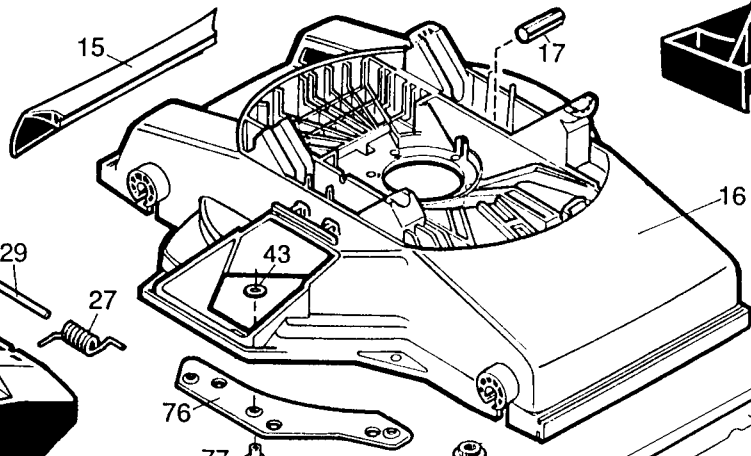

84

90

MOTOR MOUNT (Bottom View): Items 35, 36 assembled in 3 locations indicated.

Parts List for MM525 Type 4

Item Number	Part Number	Description	Qty Required
1	242065-02	HANDLE	1
3	242756-02SV	SWITCH HSG/COV	1
5	330019-13	SCREW,M4X19	13
6	90508746	SWITCH LEVER	1
7	681064-01	SWITCH,P.BUTTON	1
11	000000-00	No Longer Available	1
12	241948-00	BOLT,EYE 1/4-28	1
13	241579-01	SHROUD	1
15	241524-00	FLAP	1
16	000000-00	No Longer Available	1
17	000000-00	No Longer Available	2
18	000000-00	No Longer Available	1
19	000000-00	No Longer Available	1
20	000000-00	No Longer Available	1
21	241125-00	FAN	1
22	062443-02	CLAMP	1
23	99292-16	SCREW	1
24	038738-00	NUT	1
25	681269-00	SPRING	1
26	000000-00	No Longer Available	1
27	000000-00	No Longer Available	1
28	242267-04	CORD,MOTOR	1
29	241979-00	PIN	1
30	242068-00	BLADE,MULCHING	1
31	680812-00	SPACER,BLADE	1
32	241381-01	INSULATOR,BLADE	1
33	90561895	HEX NUT	1

Parts List for MM525 Type 4

Item Number	Part Number	Description	Qty Required
34	092715-00	SPACER	1
35	241594-02	SPACER	3
36	243679-00	SCREW	3
37	241590-07	STAMPING,LOWER	1
38	242254-01	INSULATOR	1
39	070055-00	BALL BEARING	1
41	242271-00	HEATSINK	2
42	242243-00	SCREW	2
43	099361-10	WASHER	6
44	32699-00	NUT	2
45	242253-01	CAP,BRUSH	2
46	242735-00	CAP,END	1
47	242207-00	SPRING,BRUSH	2
48	070162-00	TERMINAL	2
49	242274-00	INSERT,BRUSH	2
50	241201-00	LEVER	4
52	242582-00	PLATE,INDEX	4
53	241205-02	SUPPORT ARM	4
54	242580-00	BOLT,SHOULDER	4
55	239478-05	BOLT, AXLE	4
56	239539-02	TIP, LEVER	4
57	242404-06	WHEEL	4
58	242579-00	STRAP,CONN.	2
63	72256-03	RECTIFIER	1
65	242028-08	ARMATURE	1
66	137203-00	RING, RETAINING	1
70	243281-02	MAGNET RING	1