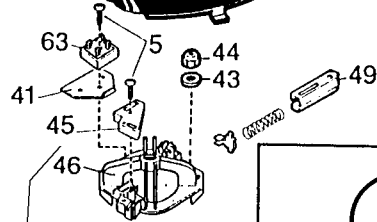

84

90

MOTOR MOUNT (Bottom View): Items 35, 36 assembled in 3 locations indicated.

Parts List for MM525 Type 4

Item Number	Part Number	Description	Qty Required
1	242065-02	HANDLE	1
3	242756-02SV	SWITCH HSG/COV	1
5	330019-13	SCREW,M4X19	13
6	90508746	SWITCH LEVER	1
7	681064-01	SWITCH,P.BUTTON	1
11	000000-00	No Longer Available	1
12	241948-00	BOLT,EYE 1/4-28	1
13	241579-01	SHROUD	1
15	241524-00	FLAP	1
16	000000-00	No Longer Available	1
17	000000-00	No Longer Available	2
18	000000-00	No Longer Available	1
19	000000-00	No Longer Available	1
20	000000-00	No Longer Available	1
21	241125-00	FAN	1
22	062443-02	CLAMP	1
23	99292-16	SCREW	1
24	038738-00	NUT	1
25	681269-00	SPRING	1
26	000000-00	No Longer Available	1
27	000000-00	No Longer Available	1
28	242267-04	CORD,MOTOR	1
29	241979-00	PIN	1
30	242068-00	BLADE,MULCHING	1
31	680812-00	SPACER,BLADE	1
32	241381-01	INSULATOR,BLADE	1
33	90561895	HEX NUT	1

Parts List for MM525 Type 4

Item Number	Part Number	Description	Qty Required
34	092715-00	SPACER	1
35	241594-02	SPACER	3
36	243679-00	SCREW	3
37	241590-07	STAMPING,LOWER	1
38	242254-01	INSULATOR	1
39	070055-00	BALL BEARING	1
41	242271-00	HEATSINK	2
42	242243-00	SCREW	2
43	099361-10	WASHER	6
44	32699-00	NUT	2
45	242253-01	CAP,BRUSH	2
46	242735-00	CAP,END	1
47	242207-00	SPRING,BRUSH	2
48	070162-00	TERMINAL	2
49	242274-00	INSERT,BRUSH	2
50	241201-00	LEVER	4
52	242582-00	PLATE,INDEX	4
53	241205-02	SUPPORT ARM	4
54	242580-00	BOLT,SHOULDER	4
55	239478-05	BOLT, AXLE	4
56	239539-02	TIP, LEVER	4
57	242404-06	WHEEL	4
58	242579-00	STRAP,CONN.	2
63	72256-03	RECTIFIER	1
65	242028-08	ARMATURE	1
66	137203-00	RING, RETAINING	1
70	243281-02	MAGNET RING	1