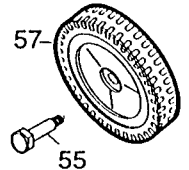

84

90

MOTOR MOUNT (Bottom View): Items 35, 36 assembled in 3 locations indicated.

Parts List for MM525 Type 4

Item Number	Part Number	Description	Qty Required
1	242065-02	HANDLE	1
3	242756-02SV	SWITCH HSG/COV	1
5	330019-13	SCREW,M4X19	13
6	90508746	SWITCH LEVER	1
7	681064-01	SWITCH,P.BUTTON	1
11	000000-00	No Longer Available	1
12	241948-00	BOLT,EYE 1/4-28	1
13	241579-01	SHROUD	1
15	241524-00	FLAP	1
16	000000-00	No Longer Available	1
17	000000-00	No Longer Available	2
18	000000-00	No Longer Available	1
19	000000-00	No Longer Available	1
20	000000-00	No Longer Available	1
21	241125-00	FAN	1
22	062443-02	CLAMP	1
23	99292-16	SCREW	1
24	038738-00	NUT	1
25	681269-00	SPRING	1
26	000000-00	No Longer Available	1
27	000000-00	No Longer Available	1
28	242267-04	CORD,MOTOR	1
29	241979-00	PIN	1
30	242068-00	BLADE,MULCHING	1
31	680812-00	SPACER,BLADE	1
32	241381-01	INSULATOR,BLADE	1
33	90561895	HEX NUT	1

Parts List for MM525 Type 4

Item Number	Part Number	Description	Qty Required
34	092715-00	SPACER	1
35	241594-02	SPACER	3
36	243679-00	SCREW	3
37	241590-07	STAMPING,LOWER	1
38	242254-01	INSULATOR	1
39	070055-00	BALL BEARING	1
41	242271-00	HEATSINK	2
42	242243-00	SCREW	2
43	099361-10	WASHER	6
44	32699-00	NUT	2
45	242253-01	CAP,BRUSH	2
46	242735-00	CAP,END	1
47	242207-00	SPRING,BRUSH	2
48	070162-00	TERMINAL	2
49	242274-00	INSERT,BRUSH	2
50	241201-00	LEVER	4
52	242582-00	PLATE,INDEX	4
53	241205-02	SUPPORT ARM	4
54	242580-00	BOLT,SHOULDER	4
55	239478-05	BOLT, AXLE	4
56	239539-02	TIP, LEVER	4
57	242404-06	WHEEL	4
58	242579-00	STRAP,CONN.	2
63	72256-03	RECTIFIER	1
65	242028-08	ARMATURE	1
66	137203-00	RING, RETAINING	1
70	243281-02	MAGNET RING	1