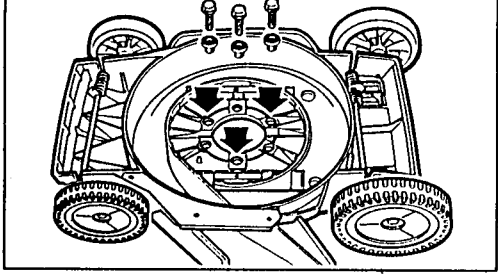

84

90

MOTOR MOUNT (Bottom View): Items 35, 36 assembled in 3 locations indicated.

Parts List for MM525 Type 4

Item Number	Part Number	Description	Qty Required
1	242065-02	HANDLE	1
3	242756-02SV	SWITCH HSG/COV	1
5	330019-13	SCREW,M4X19	13
6	90508746	SWITCH LEVER	1
7	681064-01	SWITCH,P.BUTTON	1
11	000000-00	No Longer Available	1
12	241948-00	BOLT,EYE 1/4-28	1
13	241579-01	SHROUD	1
15	241524-00	FLAP	1
16	000000-00	No Longer Available	1
17	000000-00	No Longer Available	2
18	000000-00	No Longer Available	1
19	000000-00	No Longer Available	1
20	000000-00	No Longer Available	1
21	241125-00	FAN	1
22	062443-02	CLAMP	1
23	99292-16	SCREW	1
24	038738-00	NUT	1
25	681269-00	SPRING	1
26	000000-00	No Longer Available	1
27	000000-00	No Longer Available	1
28	242267-04	CORD,MOTOR	1
29	241979-00	PIN	1
30	242068-00	BLADE,MULCHING	1
31	680812-00	SPACER,BLADE	1
32	241381-01	INSULATOR,BLADE	1
33	90561895	HEX NUT	1

Parts List for MM525 Type 4

Item Number	Part Number	Description	Qty Required
34	092715-00	SPACER	1
35	241594-02	SPACER	3
36	243679-00	SCREW	3
37	241590-07	STAMPING,LOWER	1
38	242254-01	INSULATOR	1
39	070055-00	BALL BEARING	1
41	242271-00	HEATSINK	2
42	242243-00	SCREW	2
43	099361-10	WASHER	6
44	32699-00	NUT	2
45	242253-01	CAP,BRUSH	2
46	242735-00	CAP,END	1
47	242207-00	SPRING,BRUSH	2
48	070162-00	TERMINAL	2
49	242274-00	INSERT,BRUSH	2
50	241201-00	LEVER	4
52	242582-00	PLATE,INDEX	4
53	241205-02	SUPPORT ARM	4
54	242580-00	BOLT,SHOULDER	4
55	239478-05	BOLT, AXLE	4
56	239539-02	TIP, LEVER	4
57	242404-06	WHEEL	4
58	242579-00	STRAP,CONN.	2
63	72256-03	RECTIFIER	1
65	242028-08	ARMATURE	1
66	137203-00	RING, RETAINING	1
70	243281-02	MAGNET RING	1