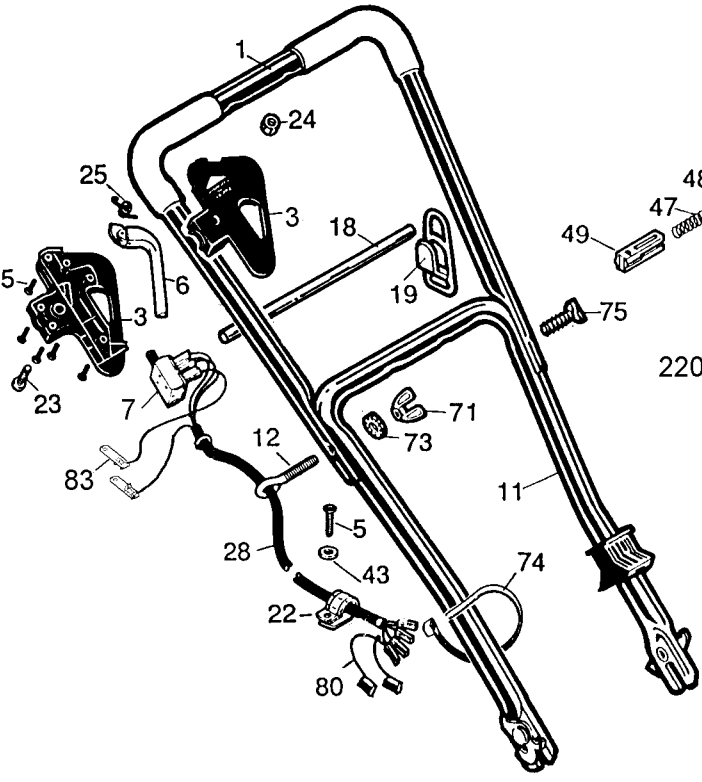

84

90

MOTOR MOUNT (Bottom View): Items 35, 36 assembled in 3 locations indicated.

Parts List for MM525 Type 4

Item Number	Part Number	Description	Qty Required
1	242065-02	HANDLE	1
3	242756-02SV	SWITCH HSG/COV	1
5	330019-13	SCREW,M4X19	13
6	90508746	SWITCH LEVER	1
7	681064-01	SWITCH,P.BUTTON	1
11	000000-00	No Longer Available	1
12	241948-00	BOLT,EYE 1/4-28	1
13	241579-01	SHROUD	1
15	241524-00	FLAP	1
16	000000-00	No Longer Available	1
17	000000-00	No Longer Available	2
18	000000-00	No Longer Available	1
19	000000-00	No Longer Available	1
20	000000-00	No Longer Available	1
21	241125-00	FAN	1
22	062443-02	CLAMP	1
23	99292-16	SCREW	1
24	038738-00	NUT	1
25	681269-00	SPRING	1
26	000000-00	No Longer Available	1
27	000000-00	No Longer Available	1
28	242267-04	CORD,MOTOR	1
29	241979-00	PIN	1
30	242068-00	BLADE,MULCHING	1
31	680812-00	SPACER,BLADE	1
32	241381-01	INSULATOR,BLADE	1
33	90561895	HEX NUT	1

Parts List for MM525 Type 4

Item Number	Part Number	Description	Qty Required
34	092715-00	SPACER	1
35	241594-02	SPACER	3
36	243679-00	SCREW	3
37	241590-07	STAMPING,LOWER	1
38	242254-01	INSULATOR	1
39	070055-00	BALL BEARING	1
41	242271-00	HEATSINK	2
42	242243-00	SCREW	2
43	099361-10	WASHER	6
44	32699-00	NUT	2
45	242253-01	CAP,BRUSH	2
46	242735-00	CAP,END	1
47	242207-00	SPRING,BRUSH	2
48	070162-00	TERMINAL	2
49	242274-00	INSERT,BRUSH	2
50	241201-00	LEVER	4
52	242582-00	PLATE,INDEX	4
53	241205-02	SUPPORT ARM	4
54	242580-00	BOLT,SHOULDER	4
55	239478-05	BOLT, AXLE	4
56	239539-02	TIP, LEVER	4
57	242404-06	WHEEL	4
58	242579-00	STRAP,CONN.	2
63	72256-03	RECTIFIER	1
65	242028-08	ARMATURE	1
66	137203-00	RING, RETAINING	1
70	243281-02	MAGNET RING	1