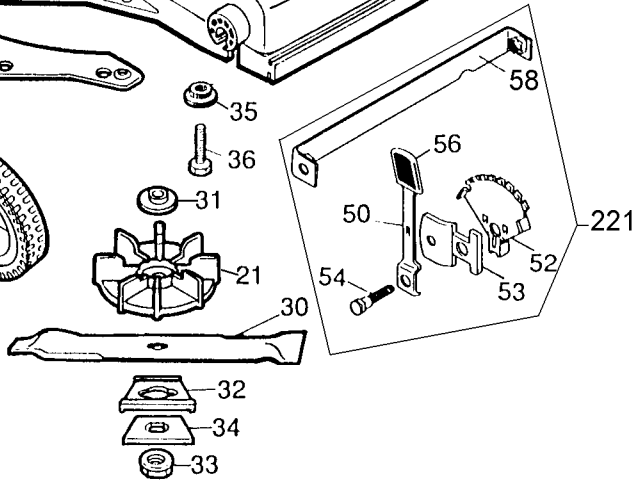

84

90

MOTOR MOUNT (Bottom View): Items 35, 36 assembled in 3 locations indicated.

Parts List for MM525 Type 4

Item Number	Part Number	Description	Qty Required
1	242065-02	HANDLE	1
3	242756-02SV	SWITCH HSG/COV	1
5	330019-13	SCREW,M4X19	13
6	90508746	SWITCH LEVER	1
7	681064-01	SWITCH,P.BUTTON	1
11	000000-00	No Longer Available	1
12	241948-00	BOLT,EYE 1/4-28	1
13	241579-01	SHROUD	1
15	241524-00	FLAP	1
16	000000-00	No Longer Available	1
17	000000-00	No Longer Available	2
18	000000-00	No Longer Available	1
19	000000-00	No Longer Available	1
20	000000-00	No Longer Available	1
21	241125-00	FAN	1
22	062443-02	CLAMP	1
23	99292-16	SCREW	1
24	038738-00	NUT	1
25	681269-00	SPRING	1
26	000000-00	No Longer Available	1
27	000000-00	No Longer Available	1
28	242267-04	CORD,MOTOR	1
29	241979-00	PIN	1
30	242068-00	BLADE,MULCHING	1
31	680812-00	SPACER,BLADE	1
32	241381-01	INSULATOR,BLADE	1
33	90561895	HEX NUT	1

Parts List for MM525 Type 4

Item Number	Part Number	Description	Qty Required
34	092715-00	SPACER	1
35	241594-02	SPACER	3
36	243679-00	SCREW	3
37	241590-07	STAMPING,LOWER	1
38	242254-01	INSULATOR	1
39	070055-00	BALL BEARING	1
41	242271-00	HEATSINK	2
42	242243-00	SCREW	2
43	099361-10	WASHER	6
44	32699-00	NUT	2
45	242253-01	CAP,BRUSH	2
46	242735-00	CAP,END	1
47	242207-00	SPRING,BRUSH	2
48	070162-00	TERMINAL	2
49	242274-00	INSERT,BRUSH	2
50	241201-00	LEVER	4
52	242582-00	PLATE,INDEX	4
53	241205-02	SUPPORT ARM	4
54	242580-00	BOLT,SHOULDER	4
55	239478-05	BOLT, AXLE	4
56	239539-02	TIP, LEVER	4
57	242404-06	WHEEL	4
58	242579-00	STRAP,CONN.	2
63	72256-03	RECTIFIER	1
65	242028-08	ARMATURE	1
66	137203-00	RING, RETAINING	1
70	243281-02	MAGNET RING	1