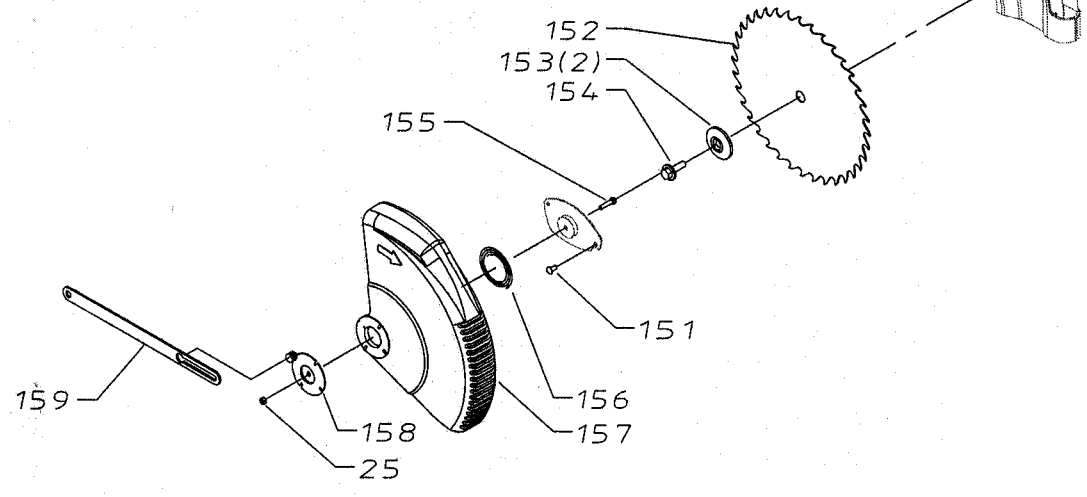

NOTE: PARTS LIGHTLY SHADED ARE NOT SERVICEABLE.

Parts List for MS265L Type 1

Item Number	Part Number	Description	Qty Required
1	000000-00	No Longer Available	1
3	000000-00	No Longer Available	1
4	330015-03	NUT,HEX	1
5	1342930	CLAMP	1
6	488829-00	SCREW	2
7	489303-00	HEX HEAD SCREW	1
8	1246004	CAP SCREW	2
9	488874-00	LOCK WASHER	2
10	488875-00	BEVEL BRACKET	1
11	1349910	DUST DEFLECTOR	1
12	1243322	SCREW	1
13	1243456	NUT	2
14	488886-00	HEX HEAD SCREW	1
15	493353-00	SPRING KEEPER	1
16	488792-00	SPRING	1
17	1310311	ROLL PIN	1
18	911769	HANDLE ASSEMBLY	1
19	1343545	WASHER	1
20	1243501	SCREW	1
21	1246045	MACH SCREW	1
22	488983-00	LOCK WASHER	1
23	488795-00	PINCH GUARD	1
25	488871-00	LOCK NUT	2
26	488796-00	SHAFT	1
27	1246051	CAP SCREW	1
28	000000-00	No Longer Available	1
29	1349953	SPECIAL SCREW	1

Parts List for MS265L Type 1

Item Number	Part Number	Description	Qty Required
30	1349811	BUMPER	2
31	488879-00	STUD	1
32	488880-00	O-RING	1
33	488811-00	LOCK NUT	1
34	492051-00	RING	1
35	899888	SCALE	1
36	1310016	DR. SCREW	7
37	1246053	CAP SCREW	3
38	488813-00	LOCK WASHER	7
39	1246128	CAP SCREW	1
41	A03645	BRACKET	1
42	1246127	SET SCREW	1
43	488887-00	TRUNNION	1
44	1349810	STUD	1
47	000000-00	No Longer Available	1
48	1246117	FL HD SCREW	6
49	899911	TABLE INSERT	1
50	000000-00	No Longer Available	1
51	488808-00	LOCK WASHER	1
52	000000-00	No Longer Available	1
63	899915	L.H. FENCE	1
64	1330147	CAP SCREW	4
66	488822-00	FLAT WASHER	4
67	1330410	ROLL PIN	2
68	1342981	STABILIZER BAR	1
69	000000-00	No Longer Available	1
71	489315-00	SCALE	1