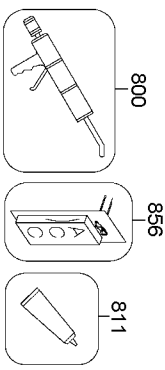

N59FN

PNEUMATIC FINISH NAILER
 CLAVADORAS NEUMÁTICAS DE CLAVILLOS EN BARRA ANGULA
 CLOUEURS PNEUMATIQUES DE FINITION EN BANDES

* Assemble these screws (item 30) using Loctite #271, available as part #851325; Loctite 271 packet.
 ** Place item 100 (Curved Spring Washer) on point of item 29 (Retention Screw)

IP1126-1 REVA 10/99
 USE WITH PARTS LIST IP1126-2

Parts List for N59FN Type 0

Item Number	Part Number	Description	Qty Required
1	MSC5080-20	SCREW-SOC HD. CAP M5	10
2	000000-00	No Longer Available	1
3	N50013	SEAL- CYLINDER CAP	1
4	T50002	BUMPER- TOP	1
5	854015	COMPRESSION SPRING	1
6	MRG039231	O-RING-1.543X.125	1
7	RG183109	O-RING-1.831X.098	1
8	T50003	HEAD VALVE	1
9	N70151	CYLINDER SEAL	1
10	000000-00	No Longer Available	1
11	850605	O-RING-1.925X.103-NB	1
12	N50034	CHECK SEAL	1
13	850683	O-RING-2.425X.103	1
14	N50015-S	BOSTITCH RING	1
15	000000-00	No Longer Available	1
15	107490	GRIP-HANDLE	1
16	MPP030020	PIN-SPIRAL M3X20MM	1
17	850235	O-RING-1.487X.103	1
18	103651	CAP-END	1
20	850606	O-RING	1
21	000000-00	No Longer Available	1
22	UB3808.3	PIN- SPRING .156 X .	1
23	UB2108.5	PIN- SPRING .094 X .	1
24	000000-00	No Longer Available	1
25	N50085	BUMPER	1
26	000000-00	No Longer Available	1
27	851483-S	O-RING	1

Parts List for N59FN Type 0

Item Number	Part Number	Description	Qty Required
800	100653	LUBE (2CC)	1
800	100679	LUBE (1LB.CAN)	1
811	851325	LOCTITE	1