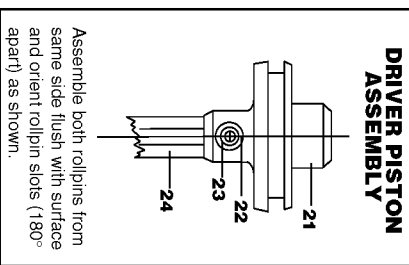

N59FN

PNEUMATIC FINISH NAILER
 CLAVADORAS NEUMÁTICAS DE CLAVILLOS EN BARRA ANGULA
 CLOUEURS PNEUMATIQUES DE FINITION EN BANDES

* Assemble these screws (item 30) using Loctite #271, available as part #851325; Loctite 271 packet.
 ** Place item 100 (Curved Spring Washer) on point of item 29 (Retention Screw)

IP1126-1 REVA 10/99
 USE WITH PARTS LIST IP1126-2

Parts List for N59FN Type 0

Item Number	Part Number	Description	Qty Required
1	MSC5080-20	SCREW-SOC HD. CAP M5	10
2	000000-00	No Longer Available	1
3	N50013	SEAL- CYLINDER CAP	1
4	T50002	BUMPER- TOP	1
5	854015	COMPRESSION SPRING	1
6	MRG039231	O-RING-1.543X.125	1
7	RG183109	O-RING-1.831X.098	1
8	T50003	HEAD VALVE	1
9	N70151	CYLINDER SEAL	1
10	000000-00	No Longer Available	1
11	850605	O-RING-1.925X.103-NB	1
12	N50034	CHECK SEAL	1
13	850683	O-RING-2.425X.103	1
14	N50015-S	BOSTITCH RING	1
15	000000-00	No Longer Available	1
15	107490	GRIP-HANDLE	1
16	MPP030020	PIN-SPIRAL M3X20MM	1
17	850235	O-RING-1.487X.103	1
18	103651	CAP-END	1
20	850606	O-RING	1
21	000000-00	No Longer Available	1
22	UB3808.3	PIN- SPRING .156 X .	1
23	UB2108.5	PIN- SPRING .094 X .	1
24	000000-00	No Longer Available	1
25	N50085	BUMPER	1
26	000000-00	No Longer Available	1
27	851483-S	O-RING	1