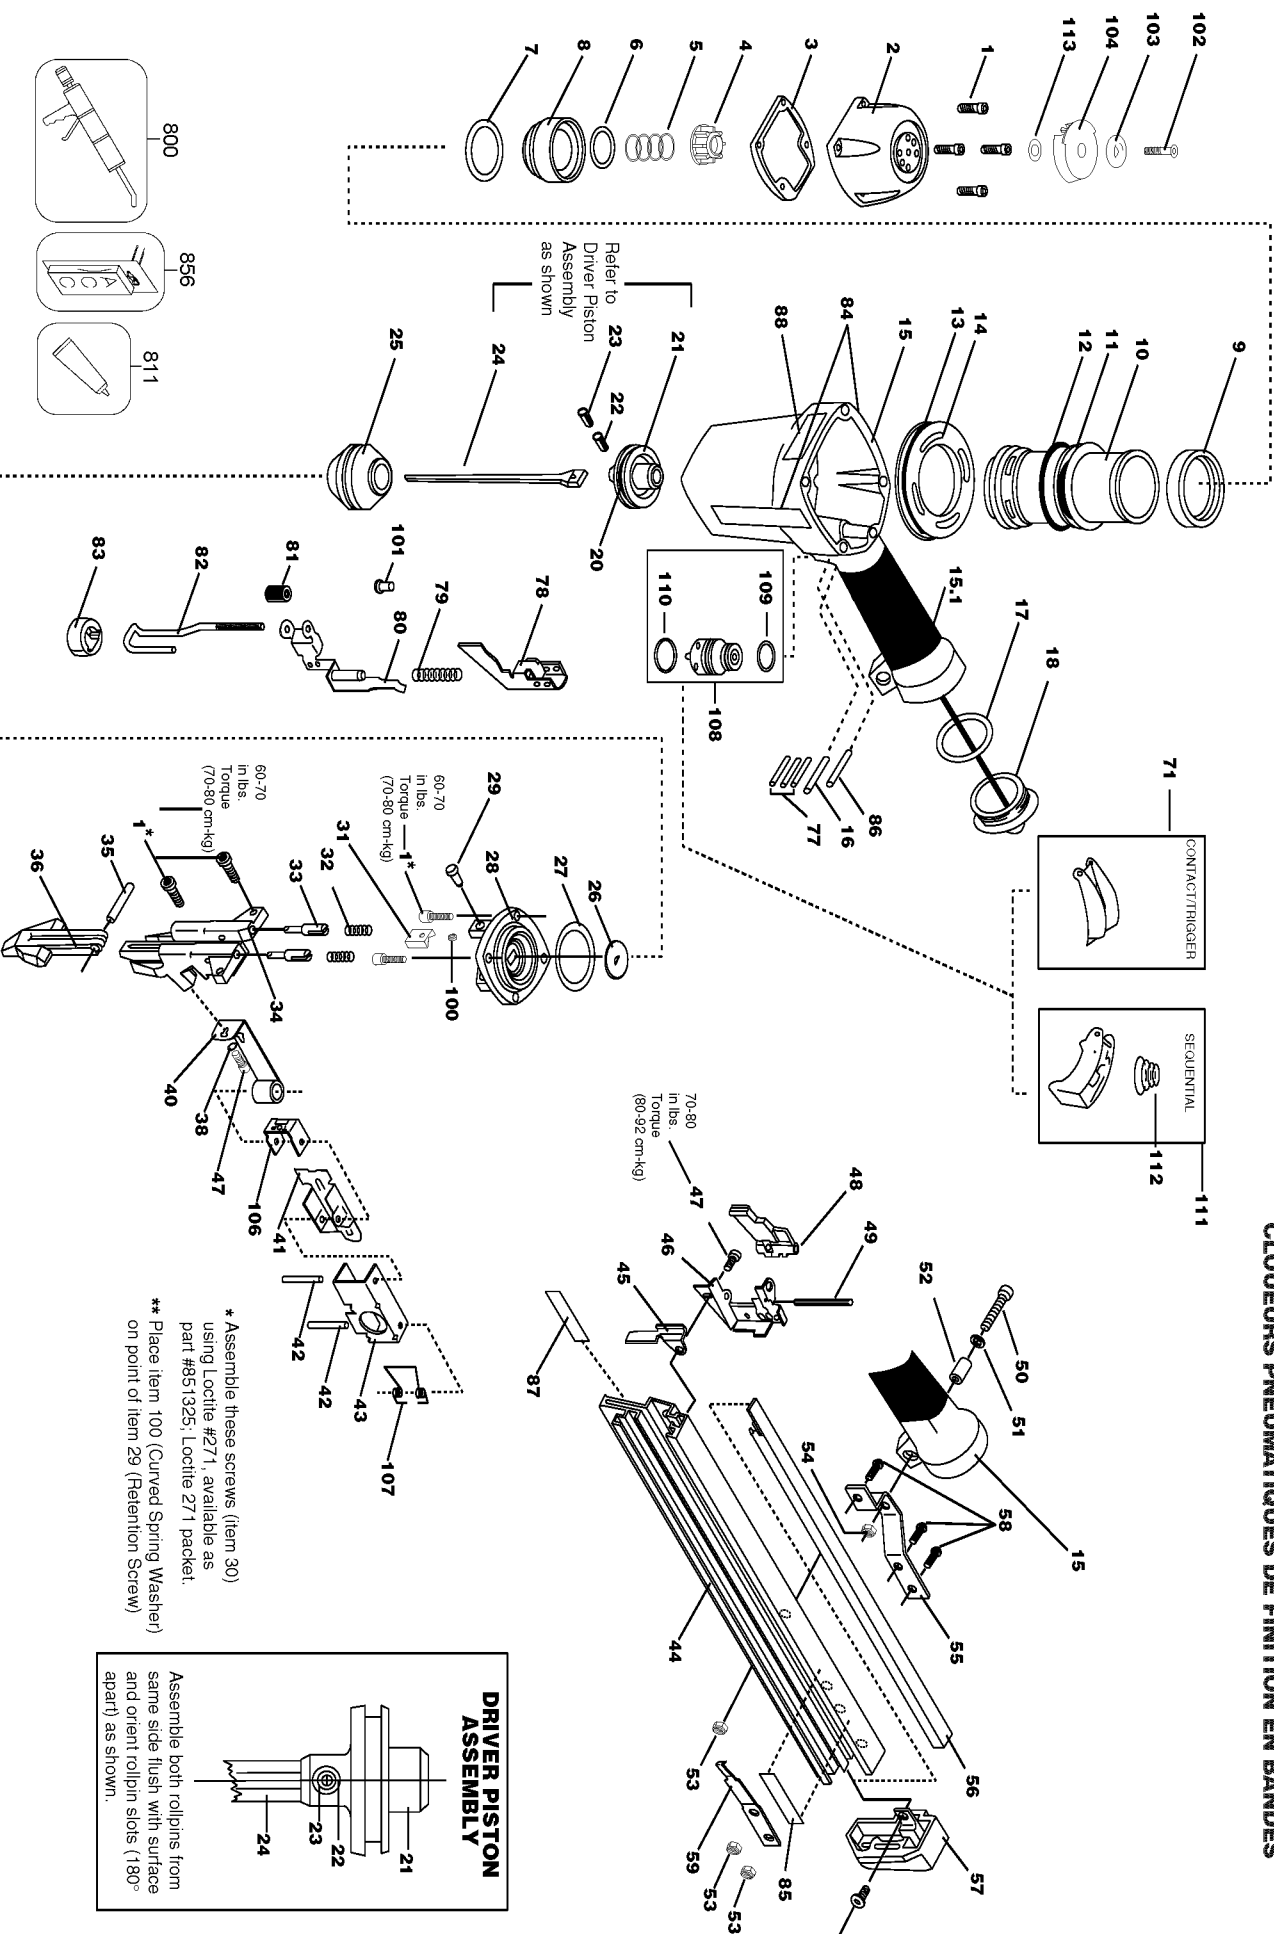

N59FN

PNEUMATIC FINISH NAILER
 CLAVADORAS NEUMÁTICAS DE CLAVILLOS EN BARRA ANGULA
 CLOUEURS PNEUMATIQUES DE FINITION EN BANDES

* Assemble these screws (item 30) using Loctite #271, available as part #851325; Loctite 271 packet.
 ** Place item 100 (Curved Spring Washer) on point of item 29 (Retention Screw)

IP1126-1 REVA 10/99
 USE WITH PARTS LIST IP1126-2

Parts List for N59FN Type 0

Item Number	Part Number	Description	Qty Required
1	MSC5080-20	SCREW-SOC HD. CAP M5	10
2	000000-00	No Longer Available	1
3	N50013	SEAL- CYLINDER CAP	1
4	T50002	BUMPER- TOP	1
5	854015	COMPRESSION SPRING	1
6	MRG039231	O-RING-1.543X.125	1
7	RG183109	O-RING-1.831X.098	1
8	T50003	HEAD VALVE	1
9	N70151	CYLINDER SEAL	1
10	000000-00	No Longer Available	1
11	850605	O-RING-1.925X.103-NB	1
12	N50034	CHECK SEAL	1
13	850683	O-RING-2.425X.103	1
14	N50015-S	BOSTITCH RING	1
15	000000-00	No Longer Available	1
15	107490	GRIP-HANDLE	1
16	MPP030020	PIN-SPIRAL M3X20MM	1
17	850235	O-RING-1.487X.103	1
18	103651	CAP-END	1
20	850606	O-RING	1
21	000000-00	No Longer Available	1
22	UB3808.3	PIN- SPRING .156 X .	1
23	UB2108.5	PIN- SPRING .094 X .	1
24	000000-00	No Longer Available	1
25	N50085	BUMPER	1
26	000000-00	No Longer Available	1
27	851483-S	O-RING	1

Parts List for N59FN Type 0

Item Number	Part Number	Description	Qty Required
800	100653	LUBE (2CC)	1
800	100679	LUBE (1LB.CAN)	1
811	851325	LOCTITE	1