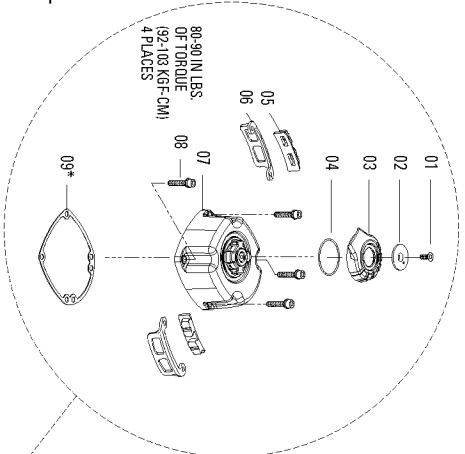

* INCLUDED IN REBUILD KIT