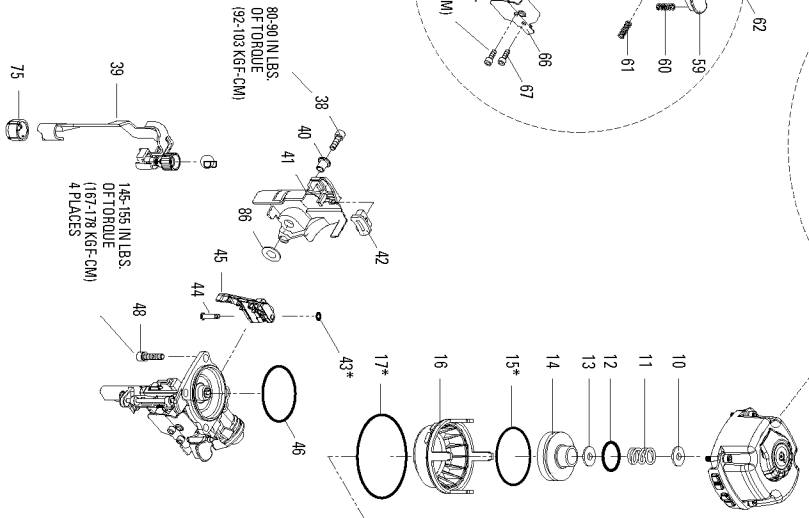

* INCLUDED IN REBUILD KIT