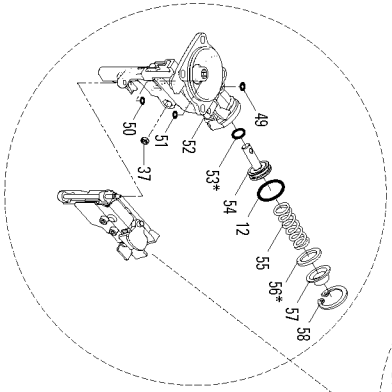

* INCLUDED IN REBUILD KIT