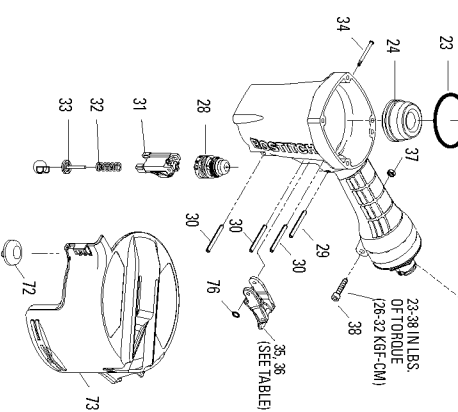

* INCLUDED IN REBUILD KIT