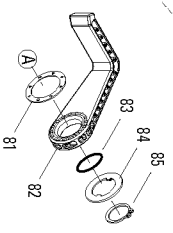

Rebuild Kit N66C-RK
Includes Items 9, 12, 15, 17, 18, 19,
21, 43, 53, & 56