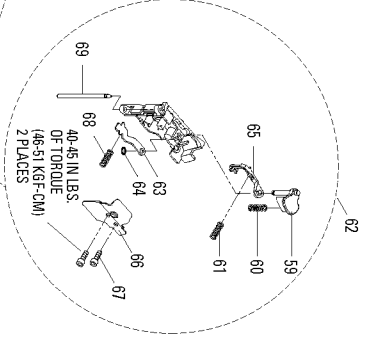

* INCLUDED IN REBUILD KIT