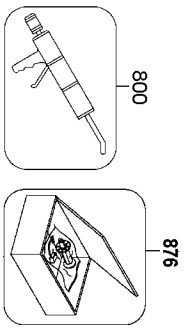

N66C

COIL-FED PNEUMATIC NAILER
CLAVADORA NEUMÁTICA ALIMENTADA POR ROLLO
CLOUEUR PNEUMATIQUE À ENROULEMENT