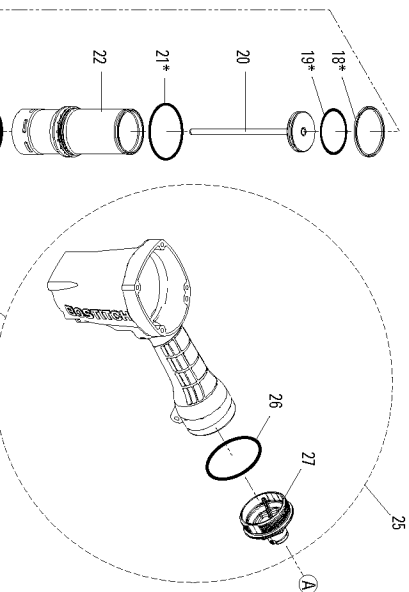

# N66C

**COIL-FED PNEUMATIC NAILER**  
**CLAVADORA NEUMÁTICA ALIMENTADA POR ROLLO**  
**CLOUEUR PNEUMATIQUE À ENROULEMENT**

\* INCLUDED IN REBUILD KIT

Rebuild Kit N66C-RK  
 Includes Items 9, 12, 15, 17, 18, 19,  
 21, 43, 53, & 56

ITEM USED ON
35 N66C-1
36 N66C-2

## Parts List for N66C-1 Type 072400000 and Higher

Item Number	Part Number	Description	Qty Required
1	174041	SCREW-SFHCS-M4X0.7X1	1
2	174042	SPACER-EXHAUST COVER	1
3	174043	COVER-EXHAUST	1
4	174044	O-RING-41.0MMX1.78MM	1
5	174045	PAD-RUBBER	2
6	174046	BRACKET-RUBBER PAD	2
7	G5400700	DEFLECTOR UNIT	1
8	175554	SCREW-SHCS-M5X0.80X3	4
9	174050	GASKET-FRAME/DEFLECT	1
10	174049	SEAL-DEFLECTOR	1
11	174051	SPRING-COMPRESSION	1
12	174053	O-RING-20.8MMX2.4MM	1
13	174052	WASHER-SPECIAL	1
14	174054	PISTON-HEAD VALVE	1
15	174055	O-RING-44.7MMX3.5MM	1
16	174057	COLLAR-CYLINDER SLEE	1
17	174056	O-RING-66.5MMX2.0MM	1
18	P2320006600	SEAL RING	1
19	S06S003600	O-RING	1
20	G0209200	DRIVER UNIT	1
21	174058	O-RING-45.5MMX2.0MM	1
22	P2322001100	CYLINDER	1
23	86460	O-RING	1
24	174075	BUMPER-PISTON STOP	1
25	P3490000600	ASSEMBLY-FRAME UNIT	1
26	174067	O-RING-45.7MMX2.62MM	1
27	P3490000540	END CAP	1

## Parts List for N66C-1 Type 072400000 and Higher

Item Number	Part Number	Description	Qty Required
28	TVA6	KIT-TRIGGER VALVE	1
29	174070	PIN-SPRING-M3X22MM	1
30	174071	PIN-SPRING-M3X30MM	1
31	P2840002766	SAFETY GUIDE	1
32	P2325202662	SPRING	1
33	P2845203062	SPRING HOLDER	1
34	174062	STEPPED PIN	1
35	SEQ4	KIT	1
36	CNTK1	KIT-CONTACT TRIP CON	1
37	174065	NUT-NYLON LOCK-M5X0.	1
38	1A105201	HEX SOC.HD.BOLT	1
39	G4007600	ASSEMBLY-CONTACT ARM	1
40	P2325205662	MAGAZINE SPACER	1
41	P2320005500	GUARD	1
42	P2320005400	RUBBER PAD	1
43	S06A000500	O-RING	1
44	P2325207562	SPRING PIN	1
45	G7600200	ASSEMBLY-FEED JAW/CO	1
46	174076	O-RING	1
48	S2710620101	HEX.SOC.HD.BOLT	4
49	S06P000400	O-RING	1
50	S06S000401	O-RING	1
51	S06P000300	O-RING	1
52	P2840001065	NOSE	1
53	S06P000900	O-RING	1
54	P2325504962	FEED PISTON	1
55	P2325205062	SPRING	1