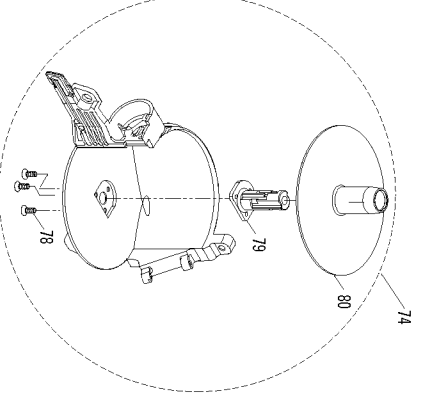

## Parts List for N66C-1 Type 072400000 and Higher

Item Number	Part Number	Description	Qty Required
1	174041	SCREW-SFHCS-M4X0.7X1	1
2	174042	SPACER-EXHAUST COVER	1
3	174043	COVER-EXHAUST	1
4	174044	O-RING-41.0MMX1.78MM	1
5	174045	PAD-RUBBER	2
6	174046	BRACKET-RUBBER PAD	2
7	G5400700	DEFLECTOR UNIT	1
8	175554	SCREW-SHCS-M5X0.80X3	4
9	174050	GASKET-FRAME/DEFLECT	1
10	174049	SEAL-DEFLECTOR	1
11	174051	SPRING-COMPRESSION	1
12	174053	O-RING-20.8MMX2.4MM	1
13	174052	WASHER-SPECIAL	1
14	174054	PISTON-HEAD VALVE	1
15	174055	O-RING-44.7MMX3.5MM	1
16	174057	COLLAR-CYLINDER SLEE	1
17	174056	O-RING-66.5MMX2.0MM	1
18	P2320006600	SEAL RING	1
19	S06S003600	O-RING	1
20	G0209200	DRIVER UNIT	1
21	174058	O-RING-45.5MMX2.0MM	1
22	P2322001100	CYLINDER	1
23	86460	O-RING	1
24	174075	BUMPER-PISTON STOP	1
25	P3490000600	ASSEMBLY-FRAME UNIT	1
26	174067	O-RING-45.7MMX2.62MM	1
27	P3490000540	END CAP	1

## Parts List for N66C-1 Type 072400000 and Higher

Item Number	Part Number	Description	Qty Required
28	TVA6	KIT-TRIGGER VALVE	1
29	174070	PIN-SPRING-M3X22MM	1
30	174071	PIN-SPRING-M3X30MM	1
31	P2840002766	SAFETY GUIDE	1
32	P2325202662	SPRING	1
33	P2845203062	SPRING HOLDER	1
34	174062	STEPPED PIN	1
35	SEQ4	KIT	1
36	CNTK1	KIT-CONTACT TRIP CON	1
37	174065	NUT-NYLON LOCK-M5X0.	1
38	1A105201	HEX SOC.HD.BOLT	1
39	G4007600	ASSEMBLY-CONTACT ARM	1
40	P2325205662	MAGAZINE SPACER	1
41	P2320005500	GUARD	1
42	P2320005400	RUBBER PAD	1
43	S06A000500	O-RING	1
44	P2325207562	SPRING PIN	1
45	G7600200	ASSEMBLY-FEED JAW/CO	1
46	174076	O-RING	1
48	S2710620101	HEX.SOC.HD.BOLT	4
49	S06P000400	O-RING	1
50	S06S000401	O-RING	1
51	S06P000300	O-RING	1
52	P2840001065	NOSE	1
53	S06P000900	O-RING	1
54	P2325504962	FEED PISTON	1
55	P2325205062	SPRING	1