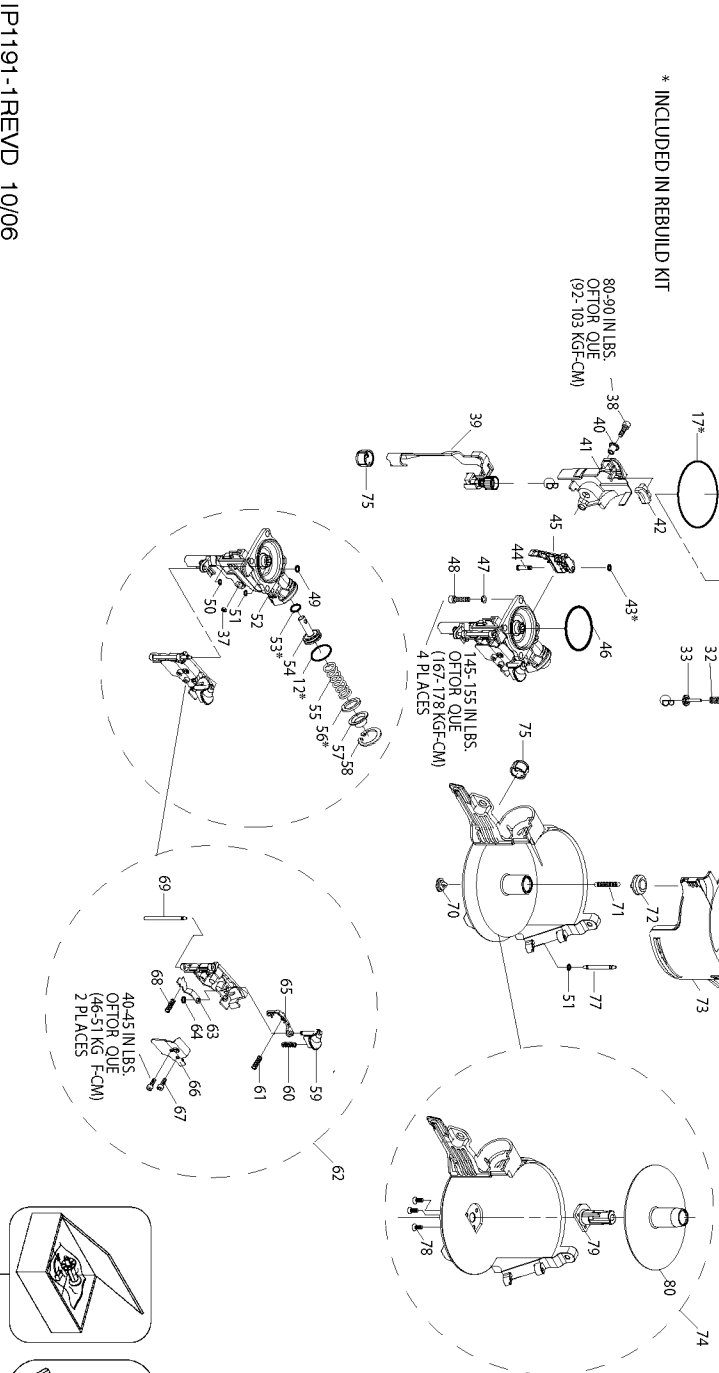

N66C
 COIL-FED PNEUMATIC NAILER
 CLAVADORA NEUMÁTICA ALIMENTADA POR ROLLO
 CLOUEUR PNEUMATIQUE A ENROULEMENT

Item	Used On
35	N66C-1
36	N66C-2

Rebuild Kit N66C-RK
 Includes Items 9, 12, 15, 17, 18, 19,
 21, 43, 53, & 56

* INCLUDED IN REBUILD KIT

Parts List for N66C-1 Type 62860000 and Higher

Item Number	Part Number	Description	Qty Required
1	P2840000166	EXHAUST COVER PLUG	1
2	S0110512100	HEX.SOC.HD.BOLT	1
3	P2845203162	SPACER	1
4	P2320000200	EXHAUST COVER	1
5	000000-00	No Longer Available	1
6	000000-00	No Longer Available	4
7	000000-00	No Longer Available	1
8	000000-00	No Longer Available	1
9	174050	GASKET-FRAME/DEFLECT	1
10	174049	SEAL-DEFLECTOR	1
11	174051	SPRING-COMPRESSION	1
12	174053	O-RING-20.8MMX2.4MM	1
13	174052	WASHER-SPECIAL	1
14	174054	PISTON-HEAD VALVE	1
15	174055	O-RING-44.7MMX3.5MM	1
16	174057	COLLAR-CYLINDER SLEE	1
17	174056	O-RING-66.5MMX2.0MM	1
18	P2320006600	SEAL RING	1
19	S06S003600	O-RING	1
20	G0209200	DRIVER UNIT	1
21	174058	O-RING-45.5MMX2.0MM	1
22	P2322001100	CYLINDER	1
24	174075	BUMPER-PISTON STOP	1
25	P2840004300	ASSEMBLY-FRAME UNIT	1
26	174067	O-RING-45.7MMX2.62MM	1
27	P2840002840	END CAP	1
28	TVA6	KIT-TRIGGER VALVE	1

Parts List for N66C-1 Type 62860000 and Higher

Item Number	Part Number	Description	Qty Required
29	174070	PIN-SPRING-M3X22MM	1
30	174071	PIN-SPRING-M3X30MM	1
31	P2840002766	SAFETY GUIDE	1
32	P2325202662	SPRING	1
33	P2845203062	SPRING HOLDER	1
34	174062	STEPPED PIN	1
35	SEQ4	KIT	1
36	CNTK1	KIT-CONTACT TRIP CON	1
37	174065	NUT-NYLON LOCK-M5X0.	1
38	1A105201	HEX SOC.HD.BOLT	1
39	G4007600	ASSEMBLY-CONTACT ARM	1
40	P2325205662	MAGAZINE SPACER	1
41	P2320005500	GUARD	1
42	P2320005400	RUBBER PAD	1
43	S06A000500	O-RING	1
44	P2325207562	SPRING PIN	1
45	G7600200	ASSEMBLY-FEED JAW/CO	1
46	174076	O-RING	1
47	S2710620101	HEX.SOC.HD.BOLT	4
48	S2710620101	HEX.SOC.HD.BOLT	4
49	S06P000400	O-RING	1
50	S06S000401	O-RING	1
51	S06P000300	O-RING	1
52	P2840001065	NOSE	1
53	S06P000900	O-RING	1
54	P2325504962	FEED PISTON	1
55	P2325205062	SPRING	1