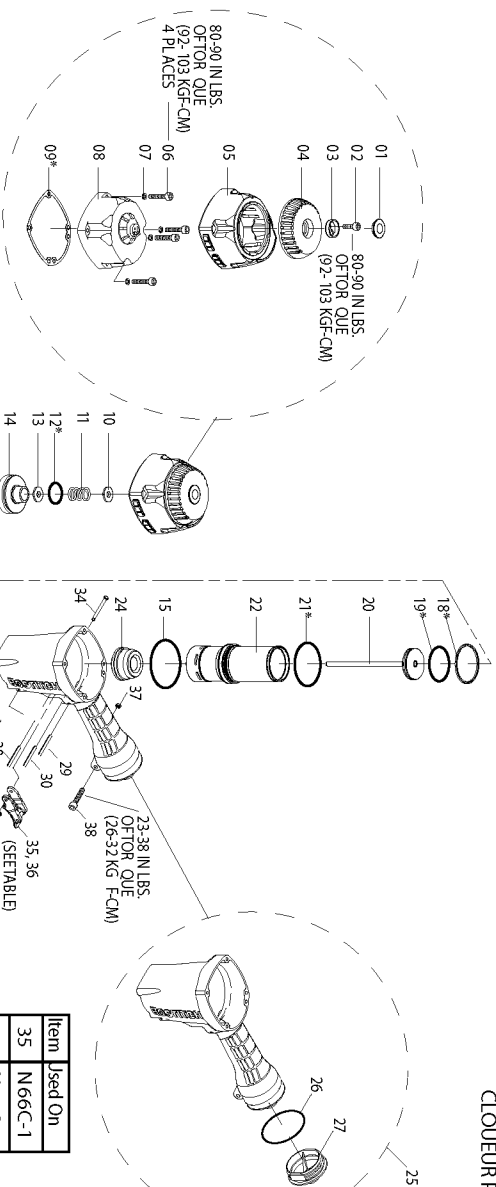

N66C
 COIL-FED PNEUMATIC NAILER
 CLAVADORA NEUMÁTICA ALIMENTADA POR ROLLO
 CLOUEUR PNEUMATIQUE A ENROULEMENT

Item	Used On
35	N66C-1
36	N66C-2

Rebuild Kit N66C-RK
 Includes Items 9, 12, 15, 17, 18, 19,
 21, 43, 53, & 56

* INCLUDED IN REBUILD KIT

Parts List for N66C-1 Type 62860000 and Higher

Item Number	Part Number	Description	Qty Required
1	P2840000166	EXHAUST COVER PLUG	1
2	S0110512100	HEX.SOC.HD.BOLT	1
3	P2845203162	SPACER	1
4	P2320000200	EXHAUST COVER	1
5	000000-00	No Longer Available	1
6	000000-00	No Longer Available	4
7	000000-00	No Longer Available	1
8	000000-00	No Longer Available	1
9	174050	GASKET-FRAME/DEFLECT	1
10	174049	SEAL-DEFLECTOR	1
11	174051	SPRING-COMPRESSION	1
12	174053	O-RING-20.8MMX2.4MM	1
13	174052	WASHER-SPECIAL	1
14	174054	PISTON-HEAD VALVE	1
15	174055	O-RING-44.7MMX3.5MM	1
16	174057	COLLAR-CYLINDER SLEE	1
17	174056	O-RING-66.5MMX2.0MM	1
18	P2320006600	SEAL RING	1
19	S06S003600	O-RING	1
20	G0209200	DRIVER UNIT	1
21	174058	O-RING-45.5MMX2.0MM	1
22	P2322001100	CYLINDER	1
24	174075	BUMPER-PISTON STOP	1
25	P2840004300	ASSEMBLY-FRAME UNIT	1
26	174067	O-RING-45.7MMX2.62MM	1
27	P2840002840	END CAP	1
28	TVA6	KIT-TRIGGER VALVE	1

Parts List for N66C-1 Type 62860000 and Higher

Item Number	Part Number	Description	Qty Required
29	174070	PIN-SPRING-M3X22MM	1
30	174071	PIN-SPRING-M3X30MM	1
31	P2840002766	SAFETY GUIDE	1
32	P2325202662	SPRING	1
33	P2845203062	SPRING HOLDER	1
34	174062	STEPPED PIN	1
35	SEQ4	KIT	1
36	CNTK1	KIT-CONTACT TRIP CON	1
37	174065	NUT-NYLON LOCK-M5X0.	1
38	1A105201	HEX SOC.HD.BOLT	1
39	G4007600	ASSEMBLY-CONTACT ARM	1
40	P2325205662	MAGAZINE SPACER	1
41	P2320005500	GUARD	1
42	P2320005400	RUBBER PAD	1
43	S06A000500	O-RING	1
44	P2325207562	SPRING PIN	1
45	G7600200	ASSEMBLY-FEED JAW/CO	1
46	174076	O-RING	1
47	S2710620101	HEX.SOC.HD.BOLT	4
48	S2710620101	HEX.SOC.HD.BOLT	4
49	S06P000400	O-RING	1
50	S06S000401	O-RING	1
51	S06P000300	O-RING	1
52	P2840001065	NOSE	1
53	S06P000900	O-RING	1
54	P2325504962	FEED PISTON	1
55	P2325205062	SPRING	1