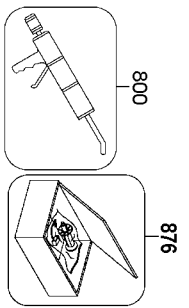

N79PT
PNEUMATIC STICK NAILERS
CLAVADORA NEUMÁTICA ALIMENTADA POR BARRA
CLOUEUR PNEUMATIQUE EN BANDES

† Included with item #62

Parts List for N79PT Type 0

Item Number	Part Number	Description	Qty Required
1	110005	FRAME	1
1	107490	GRIP-HANDLE	1
2	N70118	SEAL-CYLINDER CAP	1
3	110008	CYLINDER CAP ASSY	1
4	N70153	PISTON STOP	1
5	N80337	HEAD VALVE PISTON	1
6	101256	SPRING-COMPRESSION	1
7	101236	O-RING-2.48X.115	2
8	MRG041630	O-RING-1.638X.118	1
9	T55031	RING-BUMPER	1
11	MSC6100-25	SCREW-SHCS-M6X1.00X2	4
13	104981	LABEL-WARNING	1
14	112723	LABEL-N79 PAPER TAPE	1
27	102549	PIN-SPECIAL SPIROL M	1
28	MPP030020	PIN-SPIRAL M3X20MM	1
30	TVA11	KIT-TRIGGER VALVE	1
31	102794	GUIDE-TRIP	1
32	CNTK2	KIT-CONTACT TRIP CON	1
36	N70167	CAP-END	1
37	MRG049431	O-RING-2.343X.118	1
39	N80367A	ASSEMBLY-DRIVER/PIST	1
40	851439	O-RING-1.689X.190	1
42	N80170	SLEEVE-CYLINDER	1
42	N80169	SEAL-CHECK	1
42	N80168	RING-CYLINDER	1
42	101236	O-RING-2.48X.115	1
43	N70155	SEAL-CYLINDER	1

Parts List for N79PT Type 0

Item Number	Part Number	Description	Qty Required
46	MRG084431	O-RING-3.323X.122	1
47	N70156	BUMPER - A	1
48	N70157	BUMPER - B	1
49	N80354	GASKET-NOSE	1
50	105022	LOCATOR PLATE	1
51	000000-00	No Longer Available	1
52	N80356	SHOCK RING	1
53	N80357	SPACER	1
54	MSC8125-16	SCREW-SHCS M8X16	1
55	N70120	NUT- TORQUE	1
56	108576	LOWER C.T.ASSEM.COMB	1
57	000000-00	No Longer Available	1
58	MHE6100-100	NUT-ESN M6X1	4
60	N80132	SPRING-CONTACT ARM	1
61	MSC8125-28	SCREW-SHCS M8X28	4
62	000000-00	No Longer Available	1
63	MSB6100-12	SCREW-SBHCS-M6X1.00X	1
64	100855	BRACKET-MOUNTING	1
65	MSC6100-30	SCREW-SHCS-M6X1.00X3	1
66	MPW6.2	WASHER.SPECIAL	1
67	N70143	BUSHING-RUBBER	1
68	105411	KIT-PUSHER ASSEMBLY	1
69	N16175A	PUSHER SPRING ASSY	1
70	N80340	SPACER MAGAZINE	1
71	MSC4070-45	SCREW	1
72	LW8	WASHER-#8 LOCK	1
73	N80332	LATCH STOP	1