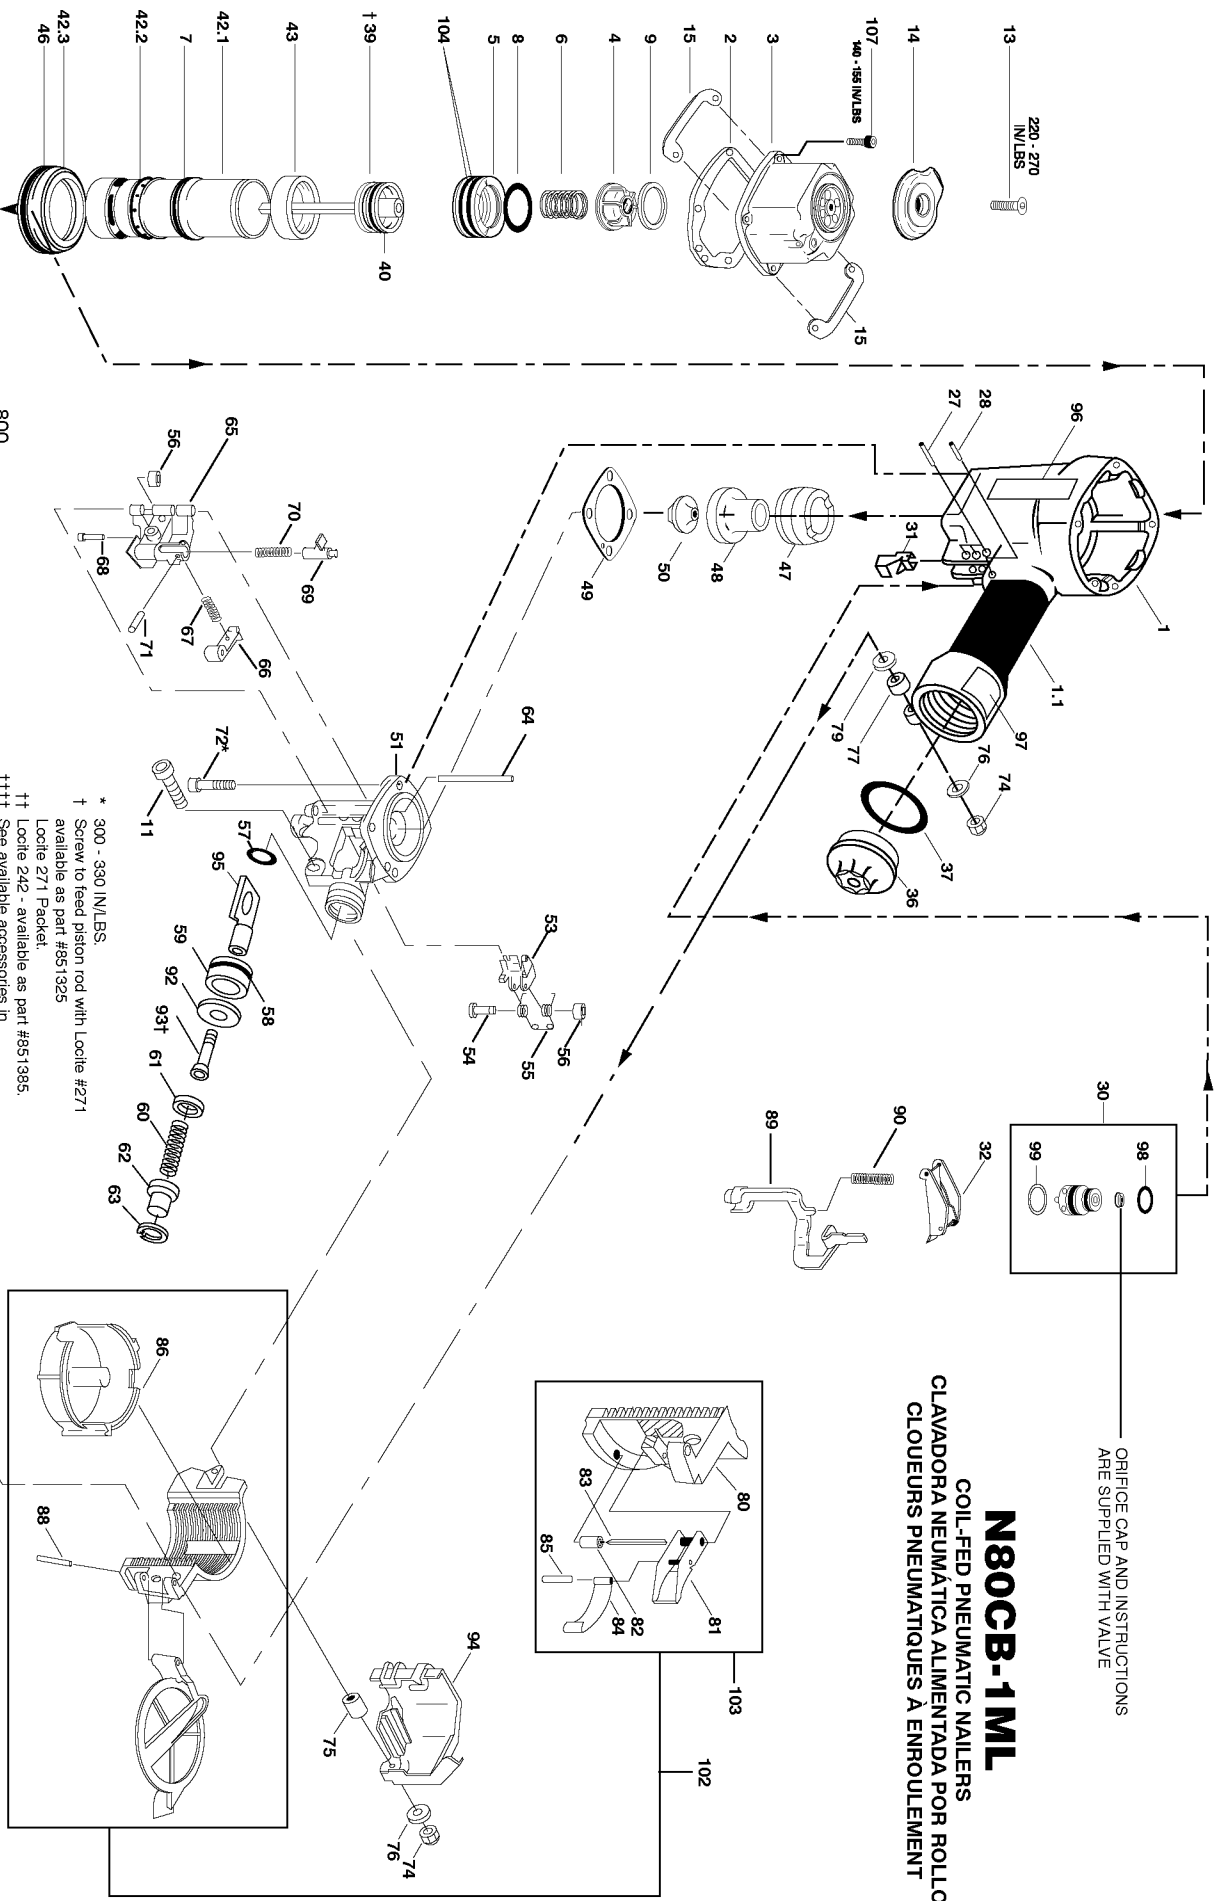

N80CB-1ML
COIL-FED PNEUMATIC MAILERS
CLAVADORA NEUMÁTICA ALIMENTADA POR ROLLO
CLOUEURS PNEUMATIQUES À ENROULEMENT

ORIFICE CAP AND INSTRUCTIONS
ARE SUPPLIED WITH VALVE

- 300 - 330 IN/LBS.
- † Screw to feed piston rod with Loctite #271 available as part #851325
- Loctite 271 Packet.
- †† Loctite 242 - available as part #851385.
- ††† See available accessories in Operation and Maintenance Manual.