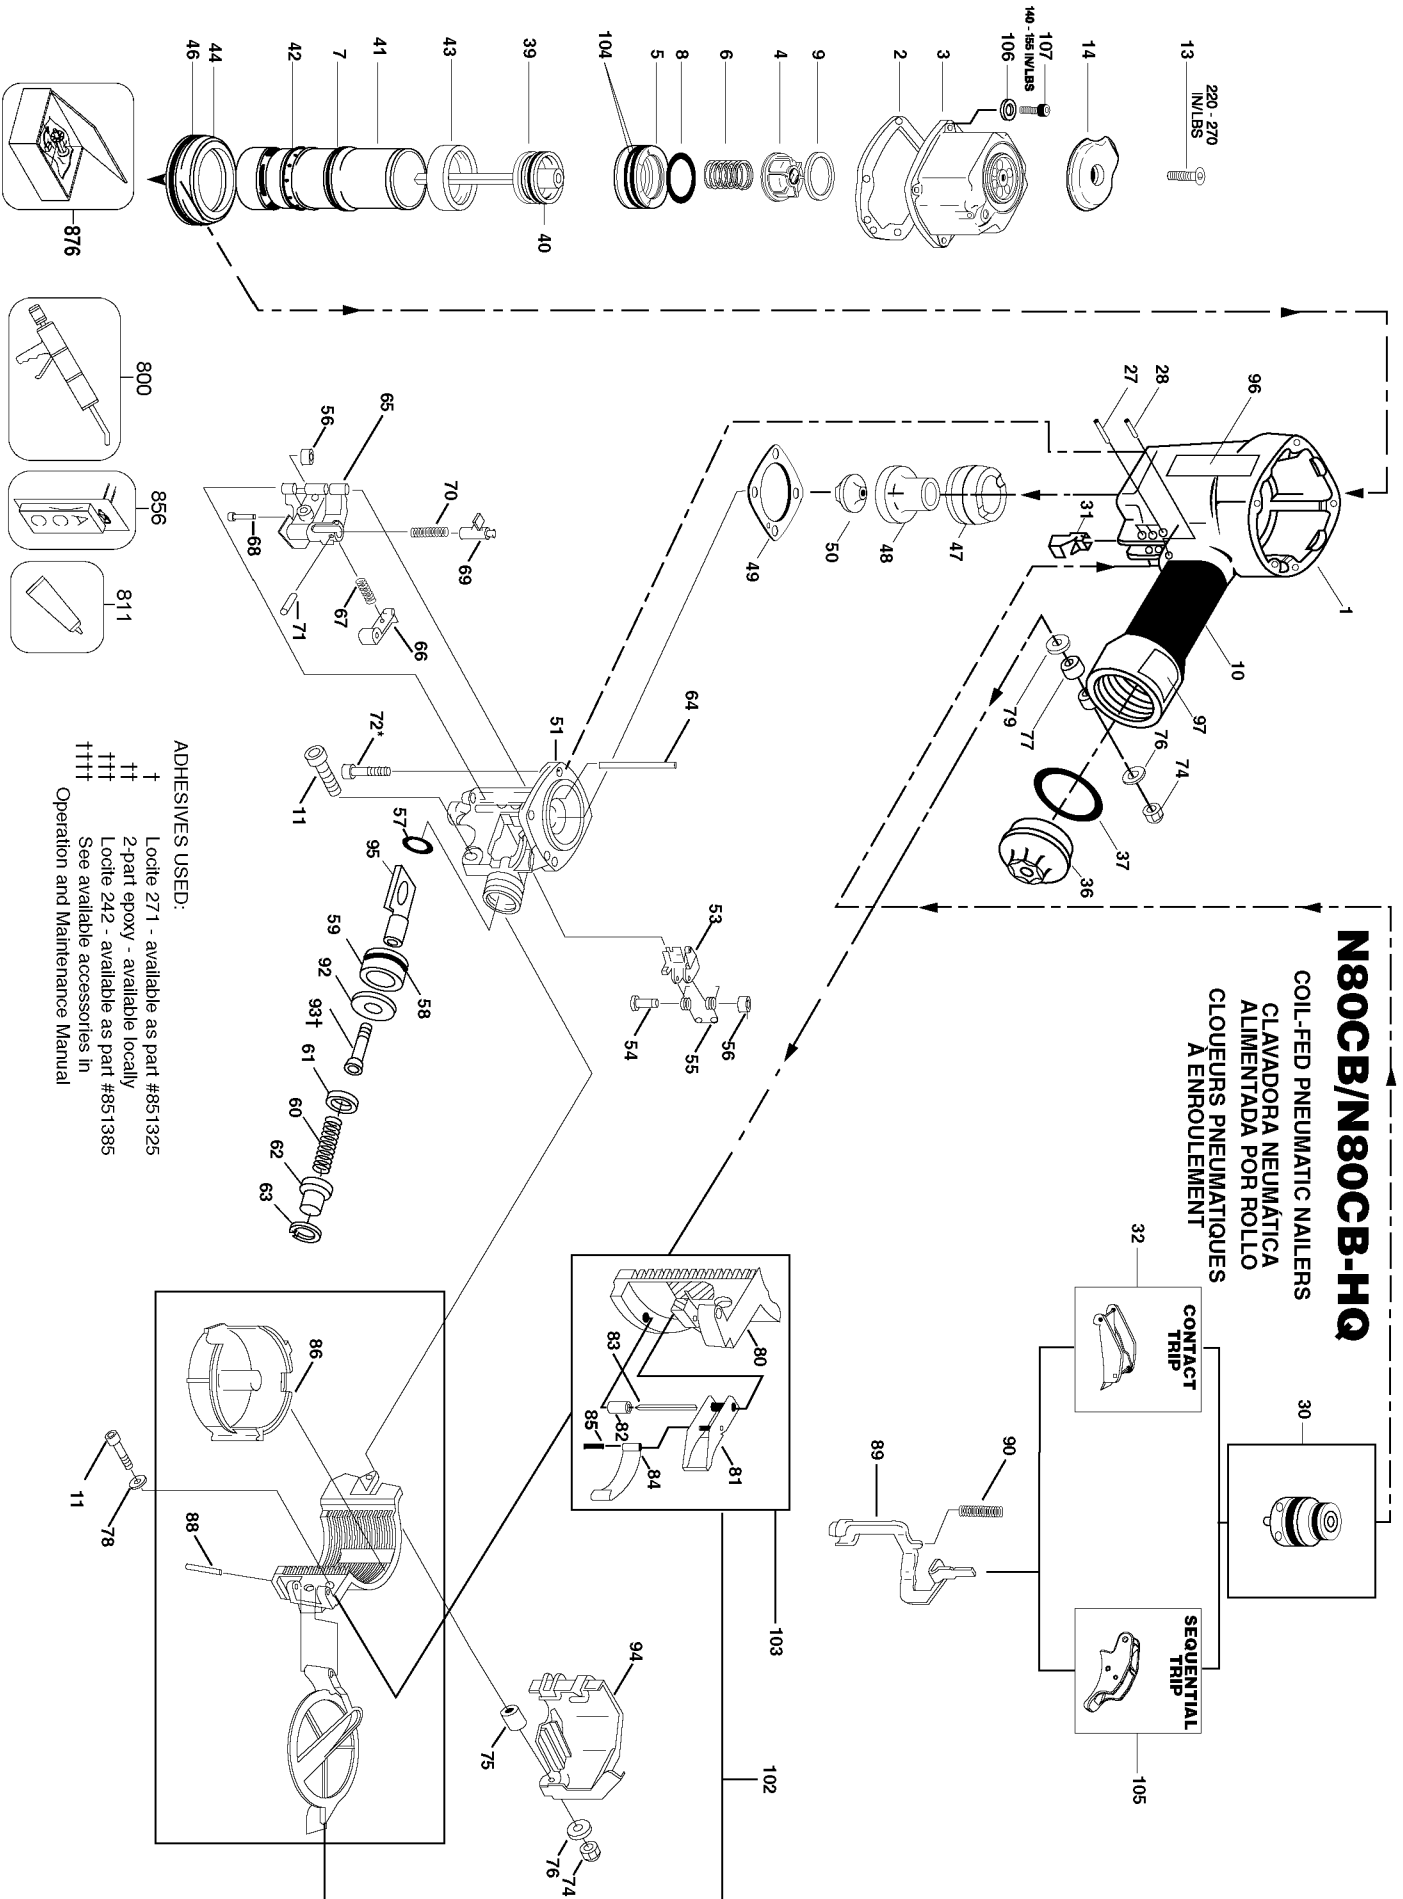

N80CB/N80CB-HQ

COIL-FED PNEUMATIC NAILERS
 CLAVADORA NEUMÁTICA
 ALIMENTADA POR ROLLO
 CLOUSEURS PNEUMATIQUES
 A ENROULEMENT

Parts List for N80CB Type 0

Item Number	Part Number	Description	Qty Required
1	110005	FRAME	1
2	N70118	SEAL-CYLINDER CAP	1
3	105590	CAP (SERVICE PART)	1
4	N80161	PISTON STOP	1
5	104059	HEAD VALVE	1
6	101256	SPRING-COMPRESSION	1
7	101236	O-RING-2.48X.115	1
8	MRG041630	O-RING-1.638X.118	1
9	T55031	RING-BUMPER	1
10	107490	GRIP-HANDLE	1
11	MSC6100-40	SCREW-SOC. HD. CAP M	2
13	MSF8125-25	SCREW-SFHCS M8 X 1.2	1
14	102506	COVER-EXHAUST	1
27	102549	PIN-SPECIAL SPIROL M	1
28	MPP030020	PIN-SPIRAL M3X20MM	1
30	TVA6	KIT-TRIGGER VALVE	1
31	N70145	GUIDE-ARM	1
32	CNTK2	KIT-CONTACT TRIP CON	1
36	N70167	CAP-END	1
37	MRG049431	O-RING-2.343X.118	1
39	N80157A	DRIVER-PISTON ASSY.	1
40	851439	O-RING-1.689X.190	1
41	N80170	SLEEVE-CYLINDER	1
42	N80169	SEAL-CHECK	1
43	N70155	SEAL-CYLINDER	1
44	N80168	RING-CYLINDER	1
46	MRG084431	O-RING-3.323X.122	1

Parts List for N80CB Type 0

Item Number	Part Number	Description	Qty Required
47	N70156	BUMPER - A	1
48	N70157	BUMPER - B	1
49	N80354	GASKET-NOSE	1
50	N80130	DRIVER GUIDE	1
51	N80158	NOSE	1
53	N80119	PAWL-FEED	1
54	N50087	PIN-SPECIAL(STEP)	1
55	N80120	SPRING-TORSION	1
56	854004	WASHER-RUBBER-7	3
57	MRG009824	O-RING-.386X.094	1
58	851384	O-RING-.987X.103	1
59	N80128	PISTON-FEED	1
60	N80122	SPRING-COMPRESSION	1
61	N80123	BUMPER-FEED PISTON	1
62	N80124	COVER-FEED PISTON	1
63	851383	RING-RETAINING METRI	1
64	N80125	PIN-SPECIAL	1
65	N80126	DOOR	1
66	N70149	PAWL CHECK	1
67	854011	COMPRESSION SPRING	1
68	N70140	PIN-SPECIAL(STEP)	1
69	N70150	LATCH DOOR	1
70	854013	SPRING,CMPRSN.	1
71	MPG030012	PIN SPRING	1
72	MSC8125-28	SCREW-SHCS M8X28	1
74	MHE6100-100	NUT-ESN M6X1	1
75	105973	SPACER	1