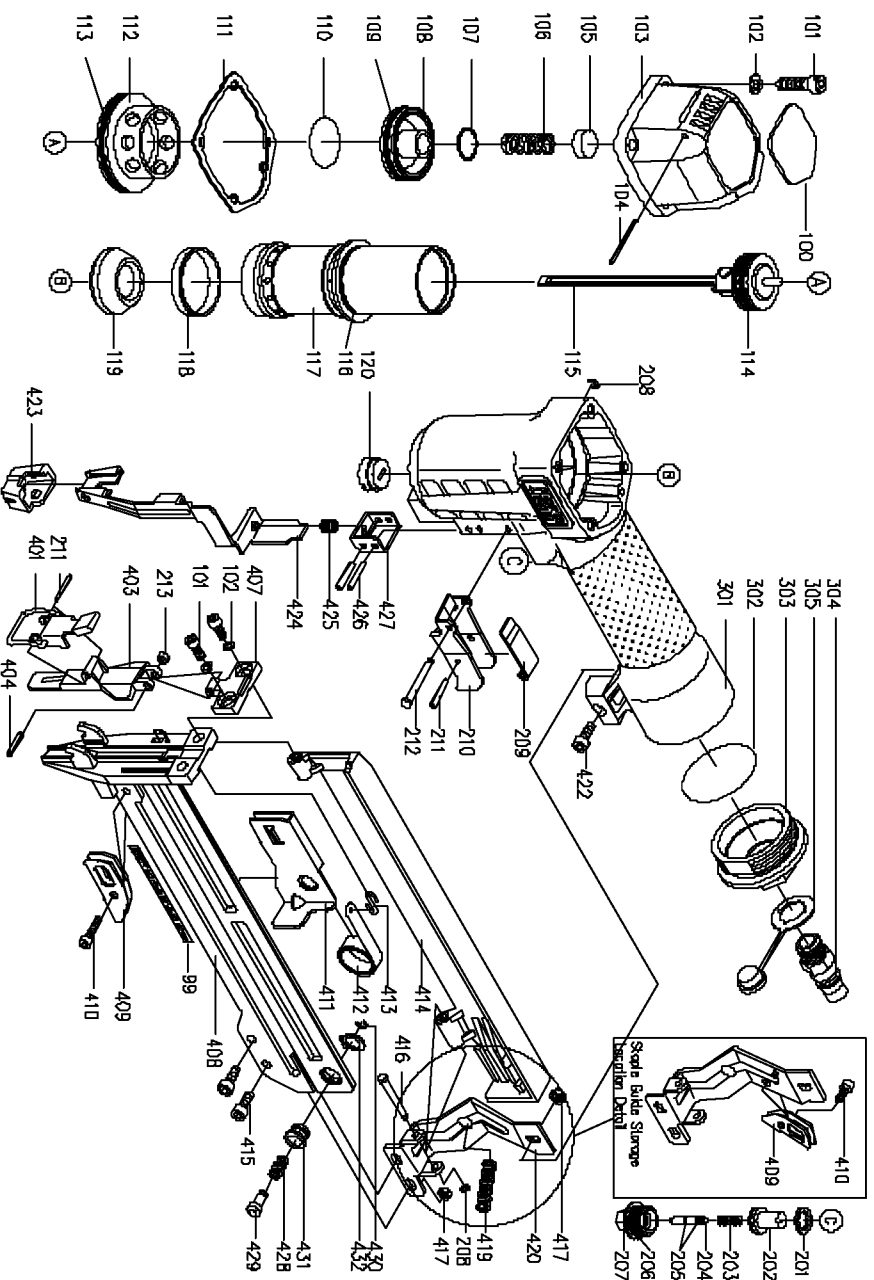

PORTER-CABLE NARROW CROWN STAPLER

WARNING: Repairs should only be attempted by trained repairmen. Contact the nearest Porter-Cable Service Center or other competent repair center.

NS150

Parts List for NS150 Type 1

Item Number	Part Number	Description	Qty Required
99	000000-00	No Longer Available	1
100	883588	WARNING PLATE	1
101	883826	BOLT	10
102	883827	SPRING WASHER	10
103	895706	CAP	1
104	884169	ROLLED PIN	1
105	891469	SEAL	1
106	A02160	SPRING	10
107	883831	O-RING	10
108	883832	PISTON	1
109	883833	O-RING	10
110	5140027-36	O-RING	1
111	883835	GASKET	1
112	883836	COLLAR	1
113	883837	O-RING	10
114	883838	O-RING	10
115	903763	DRIVER MAINT KIT	1
115	886250	DRIVER UNIT W/O RING	1
116	883840	O-RING	10
117	886449	CYLINDER	1
118	000000-00	No Longer Available	1
119	883892	BUMPER	1
120	A08106	DRIVER SEAL	1
201	883844	SEAL	1
202	894694	TRIGGER VALVE HEAD	1
203	888890	SPRING	10
204	883847	TRIGGER VALVE STEM	1