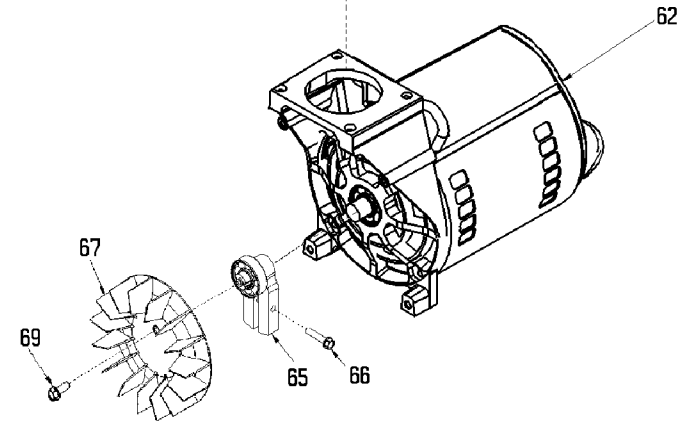

KEY NO.	TORQUE
55	7 to 10 Ft. Lbs.
56	7 to 10 Ft. Lbs.
66	100 to 120 In. Lbs.
69	80 to 100 In. Lbs.
◆	42 to 48 In. Lbs.

Assemble connecting rod so that the outside of rod is flush with outside of bearing.

Position Locating Marks Towards Motor

## Parts List for PAFC430 Type 1

Item Number	Part Number	Description	Qty Required
1	AC-0046	SHROUD REAR 3PT SING	1
2	AC-0078	SHROUD FRONT BLK	1
3	CAC-1121	BRACKET SHROUD	2
4	CAC-1080	TRAY TOOL	1
5	038738-00	NUT	1
12	000000-00	No Longer Available	1
13	CAC-61	RING PANEL MOUNTING	1
14	AC-0009-1	GAUGE RIGHT HAND	1
15	Z-AC-0010-1	GAUGE LEFT HAND	1
16	AC-0027-2	STANDPIPE BRASS MALE	1
17	SSP-480	NIPPLE 1/4-18 NPT X	1
18	A19711	VALVE CHECK 1/2NPT X	1
20	AC-0007	REGULATOR 4PORT P1P2	1
21	97503734	VALVE SAFETY 150 .12	1
22	D26889	ADAPTER .25 NPT X .2	1
23	SSP-7813	ASSY NUT SLEEVE 3/8	1
24	5140112-18	PRESSURE SWITCH	1
25	SS-8553	CONNECTOR BODY	1
26	SSP-7811	ASSY NUT SLEEVE 1/4	2
27	AC-0160	TUBE PRES REL .250OD	1
28	SUDL-413-2	ASSY CORD POWER ST	1
29	AC-0125	TUBE OUTLET .375OD A	1
30	SSP-7821-1	NUT .563-18 UNF HEX	3
31	CAC-1120	SLEEVE SILICONE	1
32	91895680	SCREW .250-20X.750 H	2
33	ACG-18	CUP SADDLE MOUNT	2
35	ACG-19	ISOLATOR 3 POINT MOU	3