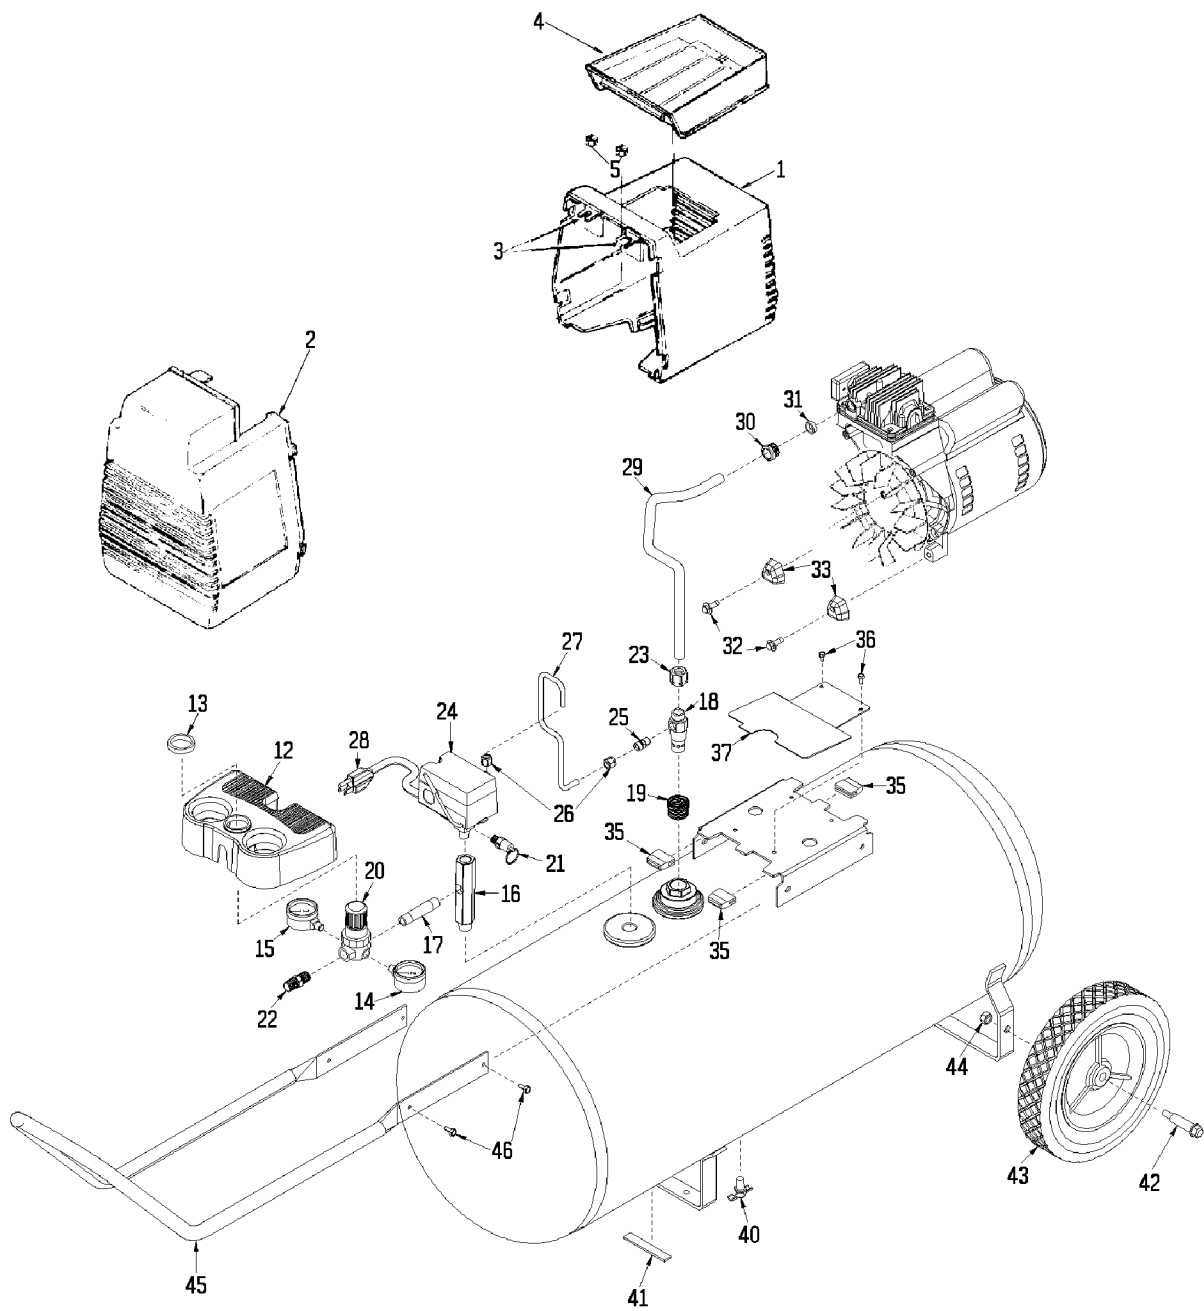

KEY NO.	TORQUE
55	7 to 10 Ft. Lbs.
56	7 to 10 Ft. Lbs.
66	100 to 120 In. Lbs.
69	80 to 100 In. Lbs.
◆	42 to 48 In. Lbs.

Assemble connecting rod so that the outside of rod is flush with outside of bearing.

Position Locating Marks Towards Motor

## Parts List for PAFC430 Type 1

Item Number	Part Number	Description	Qty Required
1	AC-0046	SHROUD REAR 3PT SING	1
2	AC-0078	SHROUD FRONT BLK	1
3	CAC-1121	BRACKET SHROUD	2
4	CAC-1080	TRAY TOOL	1
5	038738-00	NUT	1
12	000000-00	No Longer Available	1
13	CAC-61	RING PANEL MOUNTING	1
14	AC-0009-1	GAUGE RIGHT HAND	1
15	Z-AC-0010-1	GAUGE LEFT HAND	1
16	AC-0027-2	STANDPIPE BRASS MALE	1
17	SSP-480	NIPPLE 1/4-18 NPT X	1
18	A19711	VALVE CHECK 1/2NPT X	1
20	AC-0007	REGULATOR 4PORT P1P2	1
21	97503734	VALVE SAFETY 150 .12	1
22	D26889	ADAPTER .25 NPT X .2	1
23	SSP-7813	ASSY NUT SLEEVE 3/8	1
24	5140112-18	PRESSURE SWITCH	1
25	SS-8553	CONNECTOR BODY	1
26	SSP-7811	ASSY NUT SLEEVE 1/4	2
27	AC-0160	TUBE PRES REL .250OD	1
28	SUDL-413-2	ASSY CORD POWER ST	1
29	AC-0125	TUBE OUTLET .375OD A	1
30	SSP-7821-1	NUT .563-18 UNF HEX	3
31	CAC-1120	SLEEVE SILICONE	1
32	91895680	SCREW .250-20X.750 H	2
33	ACG-18	CUP SADDLE MOUNT	2
35	ACG-19	ISOLATOR 3 POINT MOU	3