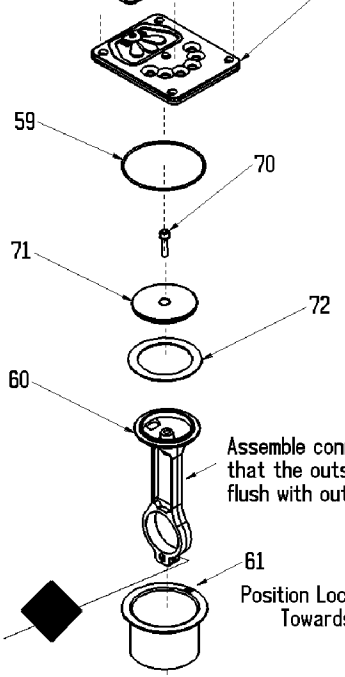

KEY NO.	TORQUE
55	7 to 10 Ft. Lbs.
56	7 to 10 Ft. Lbs.
66	100 to 120 In. Lbs.
69	80 to 100 In. Lbs.
◆	42 to 48 In. Lbs.

Assemble connecting rod so that the outside of rod is flush with outside of bearing.

## Parts List for PAFC430 Type 1

Item Number	Part Number	Description	Qty Required
1	AC-0046	SHROUD REAR 3PT SING	1
2	AC-0078	SHROUD FRONT BLK	1
3	CAC-1121	BRACKET SHROUD	2
4	CAC-1080	TRAY TOOL	1
5	038738-00	NUT	1
12	000000-00	No Longer Available	1
13	CAC-61	RING PANEL MOUNTING	1
14	AC-0009-1	GAUGE RIGHT HAND	1
15	Z-AC-0010-1	GAUGE LEFT HAND	1
16	AC-0027-2	STANDPIPE BRASS MALE	1
17	SSP-480	NIPPLE 1/4-18 NPT X	1
18	A19711	VALVE CHECK 1/2NPT X	1
20	AC-0007	REGULATOR 4PORT P1P2	1
21	97503734	VALVE SAFETY 150 .12	1
22	D26889	ADAPTER .25 NPT X .2	1
23	SSP-7813	ASSY NUT SLEEVE 3/8	1
24	5140112-18	PRESSURE SWITCH	1
25	SS-8553	CONNECTOR BODY	1
26	SSP-7811	ASSY NUT SLEEVE 1/4	2
27	AC-0160	TUBE PRES REL .250OD	1
28	SUDL-413-2	ASSY CORD POWER ST	1
29	AC-0125	TUBE OUTLET .375OD A	1
30	SSP-7821-1	NUT .563-18 UNF HEX	3
31	CAC-1120	SLEEVE SILICONE	1
32	91895680	SCREW .250-20X.750 H	2
33	ACG-18	CUP SADDLE MOUNT	2
35	ACG-19	ISOLATOR 3 POINT MOU	3