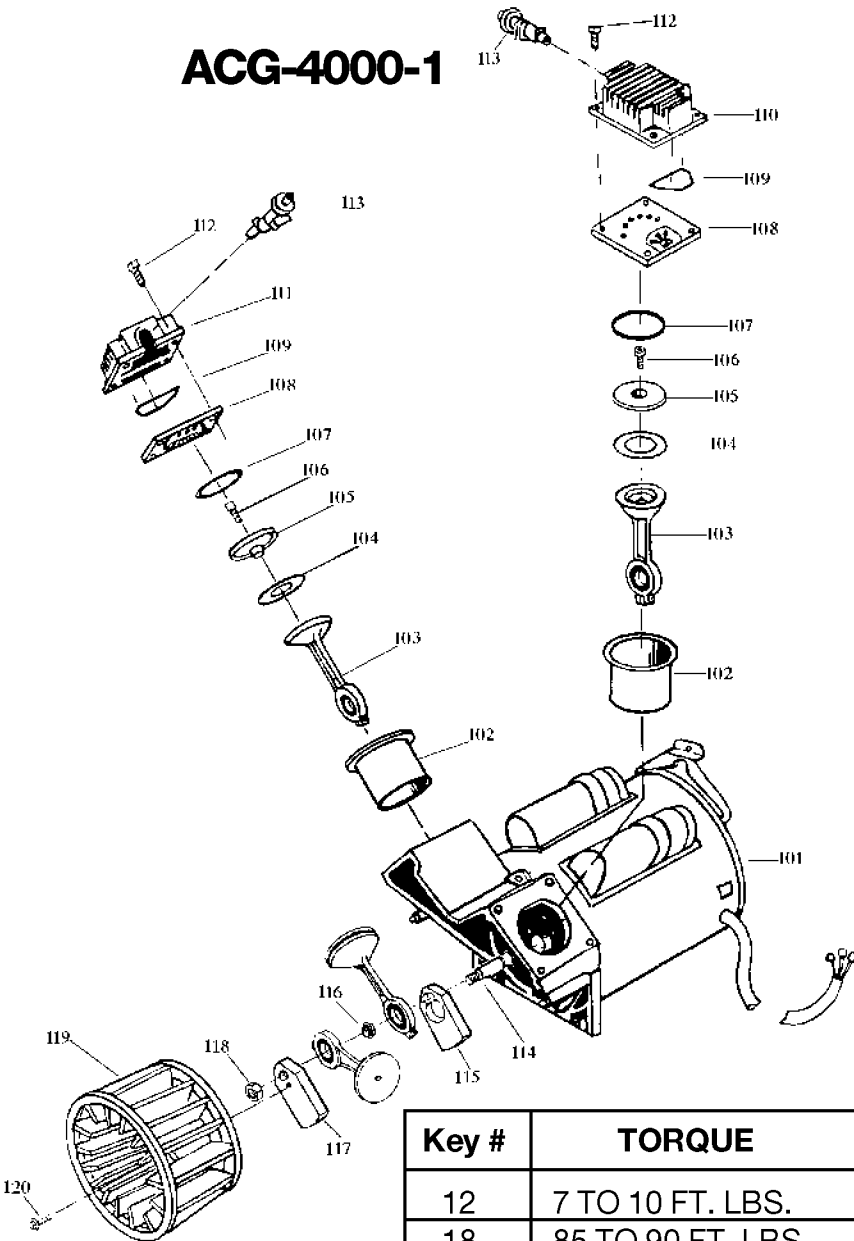

ACG-4000-1

Key #	TORQUE
12	7 TO 10 FT. LBS.
18	85 TO 90 FT. LBS.
20	75 TO 90 IN. LBS.
* TORQUE WRENCH MUST BE USED	

Parts List for PAFCTV560V Type 0

Item Number	Part Number	Description	Qty Required
1	DAC-243	SHROUD REAR TWIN CYL	1
2	DAC-244	SHROUD FRONT TWIN CY	1
3	SSF-553-1	SCREW #10-24X.563 TH	3
4	SSG-3102	ORING .176 X .070 IS	1
5	ACG-13	COVER INTAKE MUFFLER	1
6	ACG-12	ELEMENT FILTER INTAK	1
7	SSF-554	SCREW #10-14X2.50 PA	2
8	000000-00	No Longer Available	1
9	ACG-41	TUBE OUTLET 60G RIGH	1
10	000000-00	No Longer Available	1
11	SSP-7812	ASSY NUT SLEEVE 1/2	2
12	SSF-550	NUT .750-16 UNF COMP	2
13	CAC-1120	SLEEVE SILICONE	2
14	000000-00	No Longer Available	1
15	SS-8553	CONNECTOR BODY	1
16	SSP-7811	ASSY NUT SLEEVE 1/4	1
17	ACG-58	TUBE PRESSURE RELIEF	1
18	SSP-7811	ASSY NUT SLEEVE 1/4	1
19	000000-00	No Longer Available	1
20	33821-00	BUSHING	1
20	438010040063	HEYCO BUSHINGS	1
21	GA-360-B	GAUGE 300 PSI BACK M	1
22	TIA-4150	VALVE SAFETY 150 .25	1
23	000000-00	No Longer Available	1
24	N000323	VALVE GLOBE 200 PSI	1
25	000000-00	No Longer Available	1
26	ACG-18	CUP SADDLE MOUNT	2