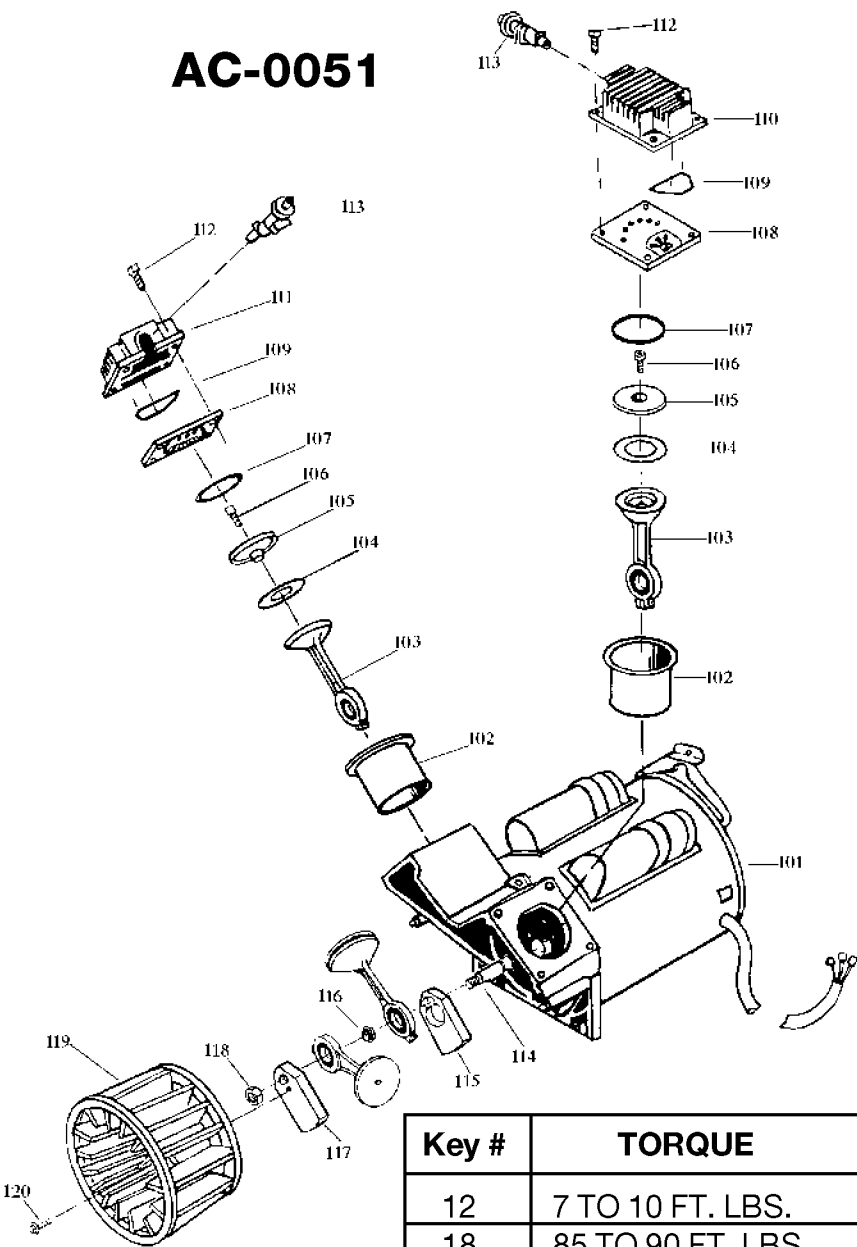

# AC-0051

Key #	TORQUE
12	7 TO 10 FT. LBS.
18	85 TO 90 FT. LBS.
20	75 TO 90 IN. LBS.
* TORQUE WRENCH MUST BE USED	

## Parts List for PAFCTV560V Type 1

Item Number	Part Number	Description	Qty Required
1	DAC-243	SHROUD REAR TWIN CYL	1
2	DAC-244	SHROUD FRONT TWIN CY	1
3	SSF-553-1	SCREW #10-24X.563 TH	3
4	SSG-3102	ORING .176 X .070 IS	1
5	ACG-13	COVER INTAKE MUFFLER	1
6	ACG-12	ELEMENT FILTER INTAK	1
7	SSF-554	SCREW #10-14X2.50 PA	2
8	AC-0057	TUBE OUTLET .375OD A	1
9	AC-0052	TUBE OUTLET .375OD A	1
10	000000-00	No Longer Available	1
11	SSP-7812	ASSY NUT SLEEVE 1/2	2
12	SSF-550	NUT .750-16 UNF COMP	2
13	CAC-1120	SLEEVE SILICONE	2
14	A19711	VALVE CHECK 1/2NPT X	1
15	SS-8553	CONNECTOR BODY	1
16	SSP-7811	ASSY NUT SLEEVE 1/4	1
17	ACG-58	TUBE PRESSURE RELIEF	1
18	SSP-7811	ASSY NUT SLEEVE 1/4	1
19	000000-00	No Longer Available	1
20	33821-00	BUSHING	1
20	438010040063	HEYCO BUSHINGS	1
21	GA-360-B	GAUGE 300 PSI BACK M	1
22	TIA-4150	VALVE SAFETY 150 .25	1
23	000000-00	No Longer Available	1
24	N000323	VALVE GLOBE 200 PSI	1
25	000000-00	No Longer Available	1
26	ACG-18	CUP SADDLE MOUNT	2