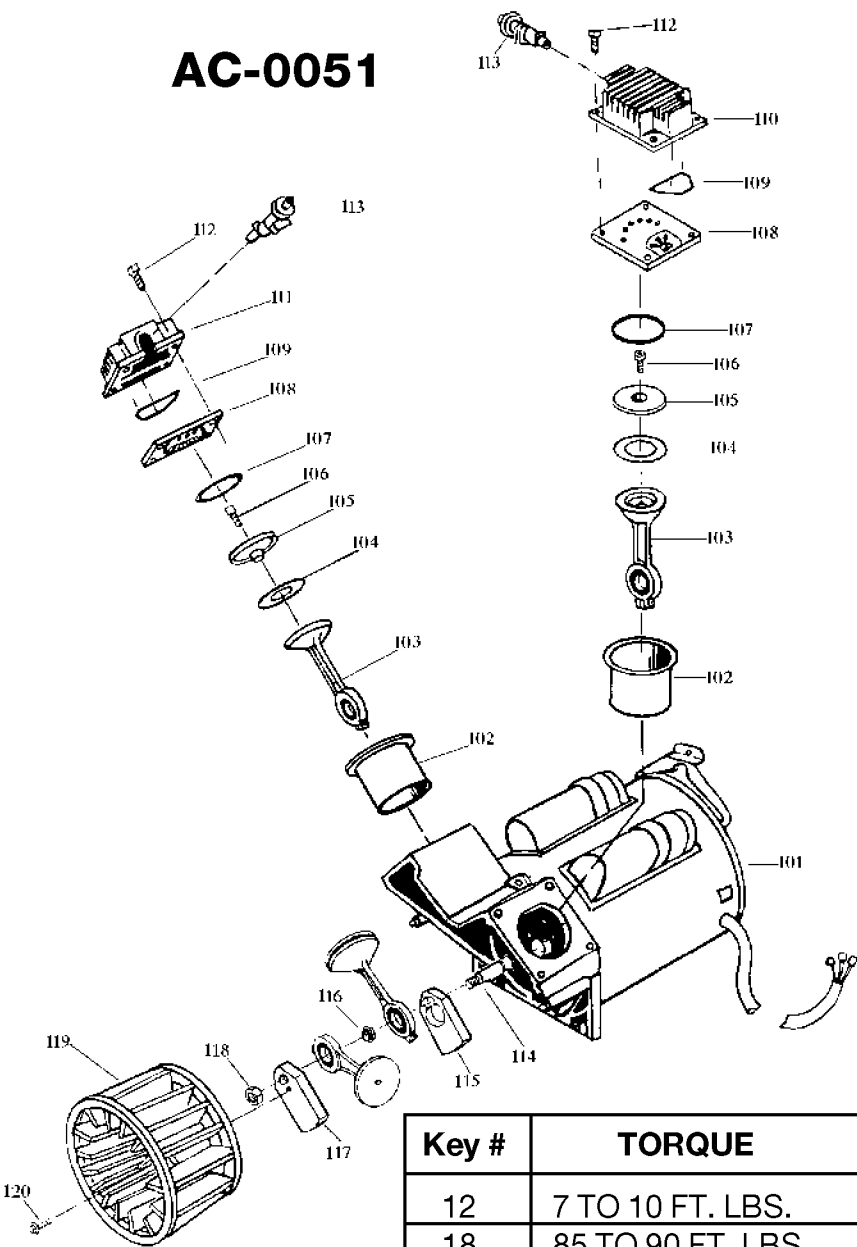

# AC-0051

Key #	TORQUE
12	7 TO 10 FT. LBS.
18	85 TO 90 FT. LBS.
20	75 TO 90 IN. LBS.
* TORQUE WRENCH MUST BE USED	

## Parts List for PAFTV560V Type 1

Item Number	Part Number	Description	Qty Required
1	DAC-243	SHROUD REAR TWIN CYL	1
2	DAC-244	SHROUD FRONT TWIN CY	1
3	SSF-553-1	SCREW #10-24X.563 TH	3
4	SSG-3102	ORING .176 X .070 IS	1
5	ACG-13	COVER INTAKE MUFFLER	1
6	ACG-12	ELEMENT FILTER INTAK	1
7	SSF-554	SCREW #10-14X2.50 PA	2
8	AC-0057	TUBE OUTLET .375OD A	1
9	AC-0052	TUBE OUTLET .375OD A	1
10	000000-00	No Longer Available	1
11	SSP-7812	ASSY NUT SLEEVE 1/2	2
12	SSF-550	NUT .750-16 UNF COMP	2
13	CAC-1120	SLEEVE SILICONE	2
14	A19711	VALVE CHECK 1/2NPT X	1
15	SS-8553	CONNECTOR BODY	1
16	SSP-7811	ASSY NUT SLEEVE 1/4	1
17	ACG-58	TUBE PRESSURE RELIEF	1
18	SSP-7811	ASSY NUT SLEEVE 1/4	1
19	000000-00	No Longer Available	1
20	33821-00	BUSHING	1
20	438010040063	HEYCO BUSHINGS	1
21	GA-360-B	GAUGE 300 PSI BACK M	1
22	TIA-4150	VALVE SAFETY 150 .25	1
23	000000-00	No Longer Available	1
24	N000323	VALVE GLOBE 200 PSI	1
25	000000-00	No Longer Available	1
26	ACG-18	CUP SADDLE MOUNT	2