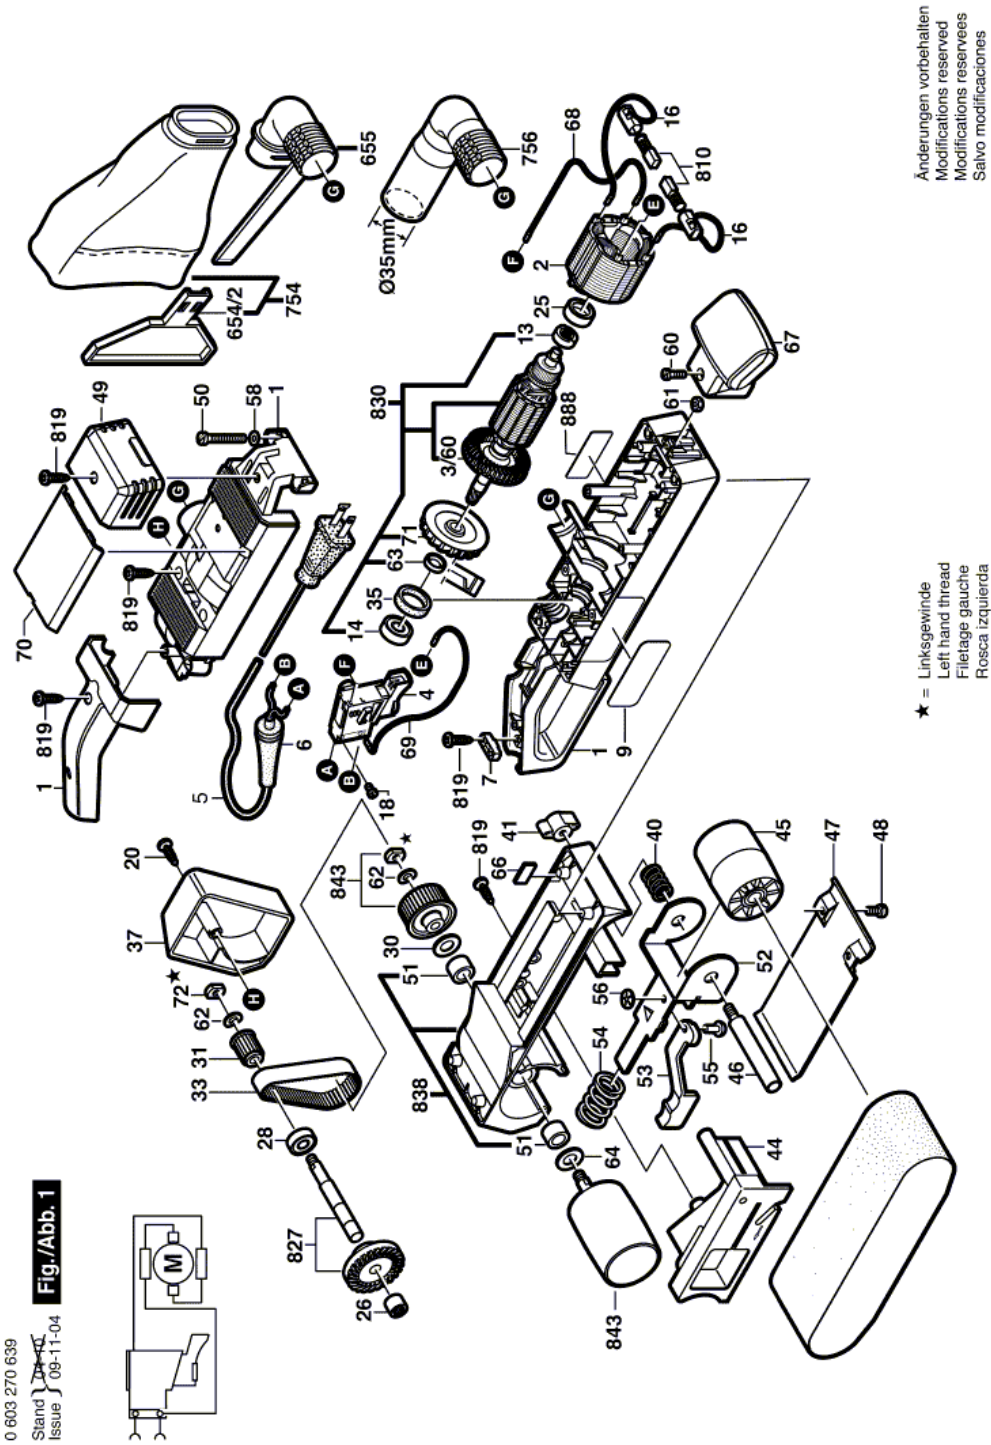

Illustration - Type E

Information subject to change without further notice.