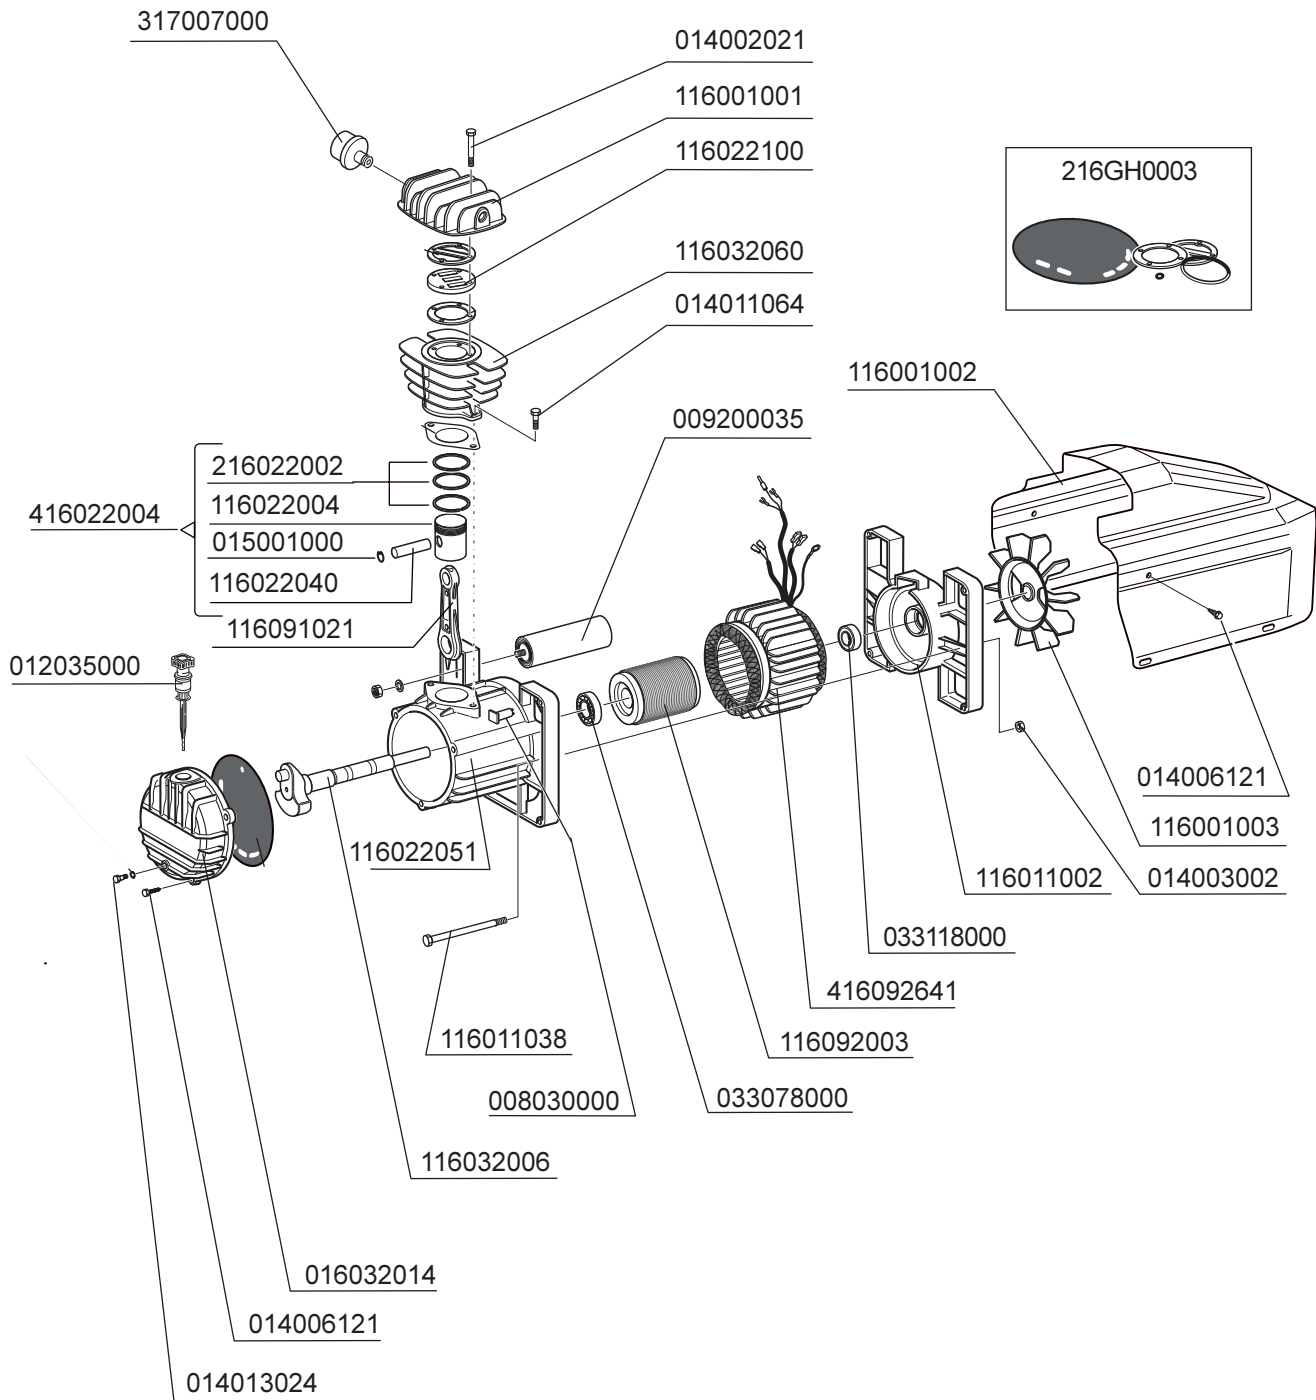

SENCO 2000 SERIES
PC2001

Questions? Comments? call Senco's toll-free Action-line: 1-888-222-8144 or, e-mail: toolprof@senco.com

PC 2001 ELECTRIC AIR COMPRESSOR

Parts Reference Guide

Document #FN2001 Issued 5/15/2002

PC 2001 ELECTRIC AIR COMPRESSOR Parts Reference Guide

TABLE A

PC 2001 ELECTRIC AIR COMPRESSOR Replacement Parts List

TABLE A

Part. No.	Q.ty	Description
014002021	4	SCREW
116001001	1	HEAD
317007000	1	INTAKE FILTER
116022100	1	VALVE HOLDER PLATE
116032060	1	CYLINDER
014011064	2	SCREW
216022002	1	PISTON RING KIT
116022004	1	PISTON
015001000	2	RING
116022040	1	PIN
416022004	1	PISTON ASSEMBLY
116091021	1	CONNECTING ROD
012035000	1	OIL DIPSTICK
016032014	1	CASING COVER
014013024	1	SCREW
014006121	5	SCREW
116032006	1	CRANKSHAFT
116022051	1	CASING
116011038	2	SCREW
008030000	1	RESET SWITCH
009200035	1	FILM CONDENSER
033078000	1	BEARING
116092003	1	ROTOR
416092641	1	WOUND CASING
033118000	1	BEARING
116011002	1	COVER
014003002	2	NUT
116001003	1	FAN
116001002	1	HOUSING
216GH0003	1	COMPLETE SEAL KIT

TABLE B

Part. No.	Q.ty	Description
162H06000V	1	TANK
022029000	2	DRAIN VALVE
127GH0012	1	GRIP
127GH0010V	1	UNIT PLATE
199575000	4	VIBRATION DAMPER
014003002	4	NUT
014008003	4	WASHER
014002021	4	SCREW
014013042	4	SCREW
020004000	4	FOOT
014003019	4	NUT
014005008	2	WASHER
047113001	1	SEAL
047113002	1	TAPERED SPRING
010041000	1	O-RING
347092000	1	CHECK VALVE
127GH0011	1	DELIVERY TUBE
199617000	1	FITTING
011158000	1	COLD WEATHER VALVE
199384000	1	FITTING
321020000	1	PRESSURE SWITCH
330026000	1	PRESSURE GAUGE 50
011498000	1	NIPPLE
PC0656	1	REGULATOR
PC0901	1	UNIVERSAL COUPLER
330046000	1	PRESSURE GAUGE 50
011002000	1	FITTING
047027000	1	RELIEF VALVE
046001000	1	SAFETY TUBE
164A08200	1	POWER CABLE