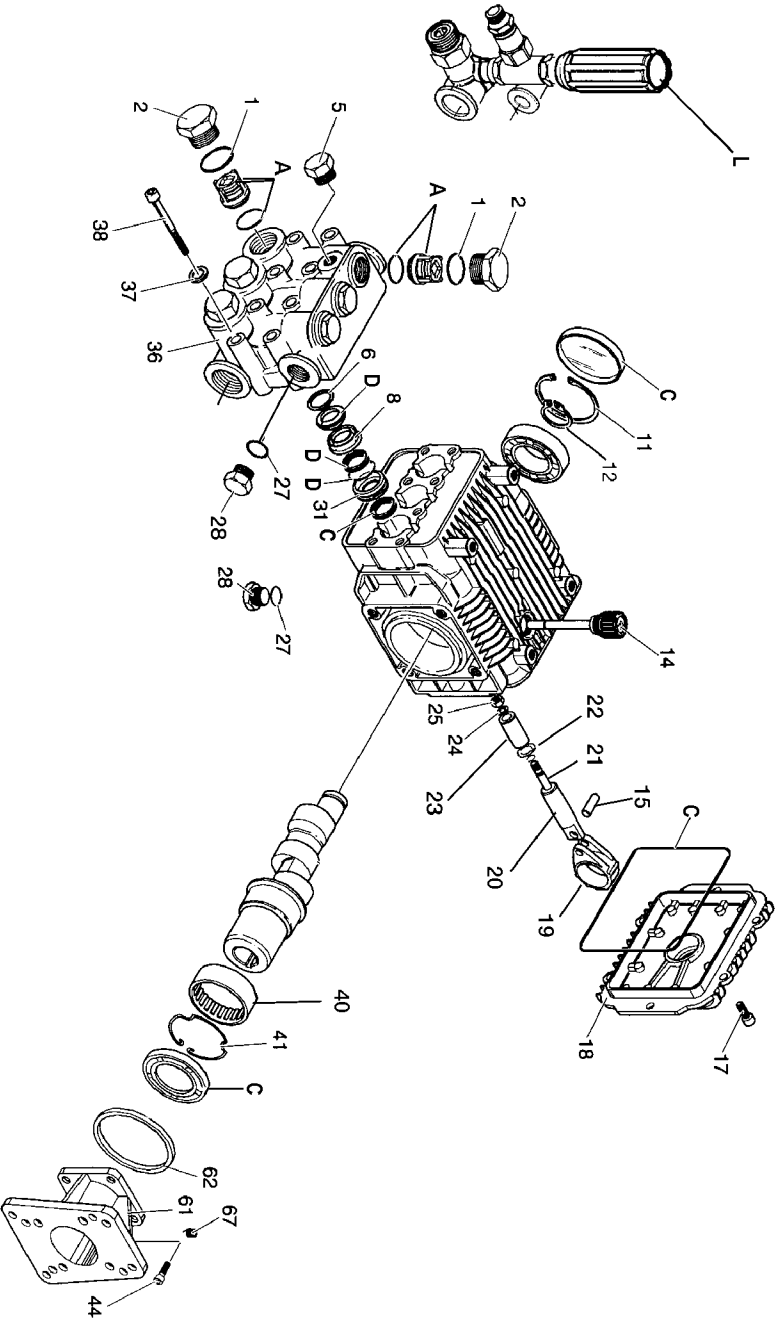

20242 - AR - UNLOADER REPAIR KIT

AR-2611 O-Ring Kit

AR-1864 Valve Kit

AR-2739 Piston Kit

AR-2741 Water/Packing Kit

AR-2787 Gasket Kit

Parts List for PCH3030 Type 0

Item Number	Part Number	Description	Qty Required
1	AR-960160	O-RING	1
2	AR-1260162	PLUG	1
5	AR-620301	PLUG	1
6	AR-1780130	RING SUPPORT	1
8	AR-1780090	GUIDE PISTON	1
11	AR-1260790	CIRCLIP	1
12	AR-1780550	RING SNAP	1
14	AR-880130	CAP OIL	1
15	AR-1780050	PIN PISTON	1
17	AR-1200430	SCREW	1
18	AR-1789010	COVER COMPLETE	1
19	AR-1780040	ROD CON	1
20	AR-1780060	GUIDING PISTON	1
21	AR-480480	O-RING	1
22	AR-1260091	DISC SPACER	1
23	AR-1780070	PISTON	1
24	AR-1260100	WASHER PISTON	1
25	AR-1260110	NUT	1
27	AR-740290	O-RING	1
28	AR-880530	PLUG	1
31	AR-1780100	GUIDE REAR PISTON	1
36	AR-1780380	HEAD	1
37	AR-1381550	WASHER	1
38	AR-1322730	SCREW	1
40	AR-1321190	BEARING	1
41	AR-1321080	RING SNAP	1
44	AR-180030	SCREW	1

Parts List for PCH3030 Type 0

Item Number	Part Number	Description	Qty Required
60	000000-00	No Longer Available	1
61	000000-00	No Longer Available	1
62	AR-1780430	HOUSING	1
67	AR-820440	SCREW GRUB	1
68	AR-1864	KIT VALVE	1
69	AR-2544	KIT PISTON	1
70	AR-2787	KIT GASKET	1
71	AR-2741	KIT SEAL WATER	1
101	AR-1560051	ADAPTER	1
102	AR-1080540	PISTON UPPER	1
103	AR-1540272	SCREW	1
104	AR-1560010	OUTLET BODY	1
105	AR-1560640	FITTING	1
106	AR-1540090	FITTING	1
107	AR-1080610	PLATE	1
109	AR-1560111	NIPPLE 3/8	1
110	AR-1540110	WASHER RING	1
111	AR-1540120	WASHER RING	1
112	AR-1560320	PISTON LOWER	1
501	PK16852	KIT PUMP AR#XMV3G32D	1
502	17657	VALVE THERMAL RELIEF	1
503	16776	VALVE EASY STRT CTRL	1
504	17098	FILTER INLINE ASSY	1
505	D28541	HOSE .283/.307IN ID	1
506	S065	CLAMP PRESS WASHER	1
507	F180	ORING HIGH PRESS 3/8	1
507	A19985	SOCKET QUIK CONNECT	1