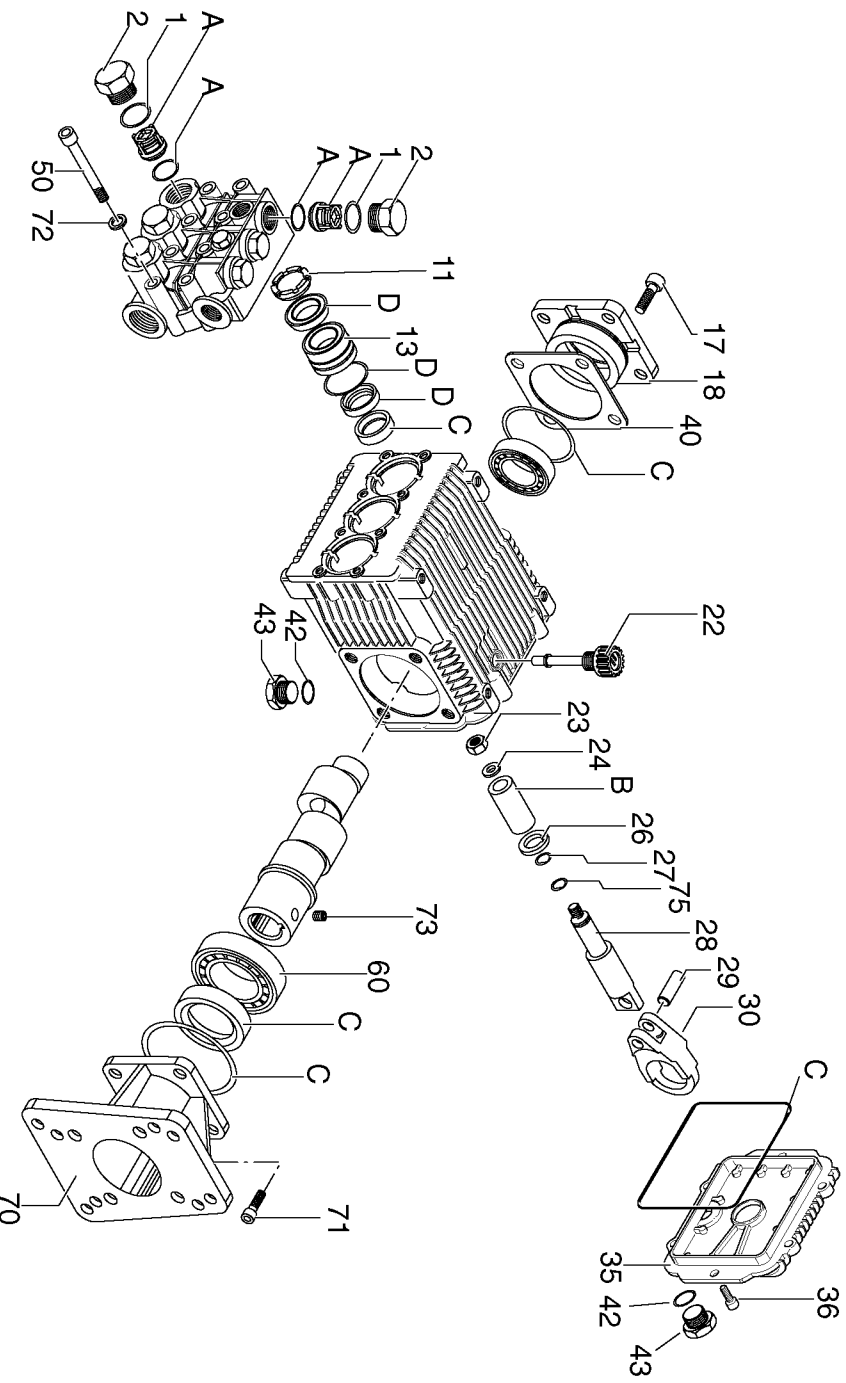

AR-20992 - UNLOADER

D25116- RKV4G40 - AR - Pump

D25116 - RKV4G40 - AR PUMP - REPAIR KITS

AR-1828 Valve Kit

AR-1856 Oil Seal Kit

AR-1857 Water Seal Kit

AR-2757 Plunger Kit

Parts List for PCK4040SP Type 1

Parts List for PCK4040SP Type 1

Item Number	Part Number	Description	Qty Required
73	AR-820440	SCREW GRUB	1
75	AR-1080401	RING	1
76	AR-1828	KIT VALVE	1
77	AR-2546	KIT PLUNGER	1
78	AR-1856	KIT OIL SEAL	1
79	AR-1857	KIT WATER SEAL	1
100	AR-20992	UNLOADER	1
101	AR-1560580	PLUG KNOB	1
102	000000-00	No Longer Available	1
103	AR-1660210	NUT	1
104	AR-1560400	HANDLE PRESSURE ADJU	1
105	AR-1560420	COVER SPRING	1
106	AR-1080070	PIN	1
107	AR-2260120	SPRING GUIDE	1
108	AR-2260140	PLATE UPPER	1
109	AR-1560350	SPRING	1
110	000000-00	No Longer Available	1
111	AR-2260060	PISTON	1
113	AR-2260040	PISTON GUIDE	1
116	AR-2260450	JET BY-PASS	1
118	AR-2260080	SEAT	1
121	AR-1540272	SCREW	1
123	AR-1540170	JET	1
124	AR-1560140	SPRING	1
126	AR-1560111	NIPPLE 3/8	1
127	000000-00	No Longer Available	1
131	AR-2260420	SCREW	1

Parts List for PCK4040SP Type 1

Item Number	Part Number	Description	Qty Required
132	AR-480440	O-RING 17.13X2.62	1
133	AR-1540050	SET BOLT	1
501	D25056	PUMP	1
502	17098	FILTER INLINE ASSY	1
503	D28541	HOSE .283/.307IN ID	1
504	F180	ORING HIGH PRESS 3/8	1
504	A19985	SOCKET QUIK CONNECT	1
505	V124	INJECTOR CHEMICAL	1
506	D24875	NIPPLE CLOSE 1/2 NPT	1
507	S065	CLAMP PRESS WASHER	1
508	17657	VALVE THERMAL RELIEF	1
509	16776	VALVE EASY STRT CTRL	1
510	000000-00	No Longer Available	1
511	M036	KEY	1
512	D23215	OIL SAE 10W-30 SJ 32	1
513	000000-00	No Longer Available	1
514	D22268	ISOLATOR RECESSED RU	1
516	000000-00	No Longer Available	2
517	F464	PAL NUT	2
518	D21436	SCREW .250-20X.750 U	2
519	D21437	NUT.250-20 FLANGEHEA	2
520	16471	KNOB .313-18 NUT	2
521	D23196	BOLT .313-18X2.00 UN	1
522	A11349	BOLT .375-16X1.25 FL	4
523	000000-00	No Longer Available	2
525	A11363	HOSE ASSY	1
526	F180	ORING HIGH PRESS 3/8	1