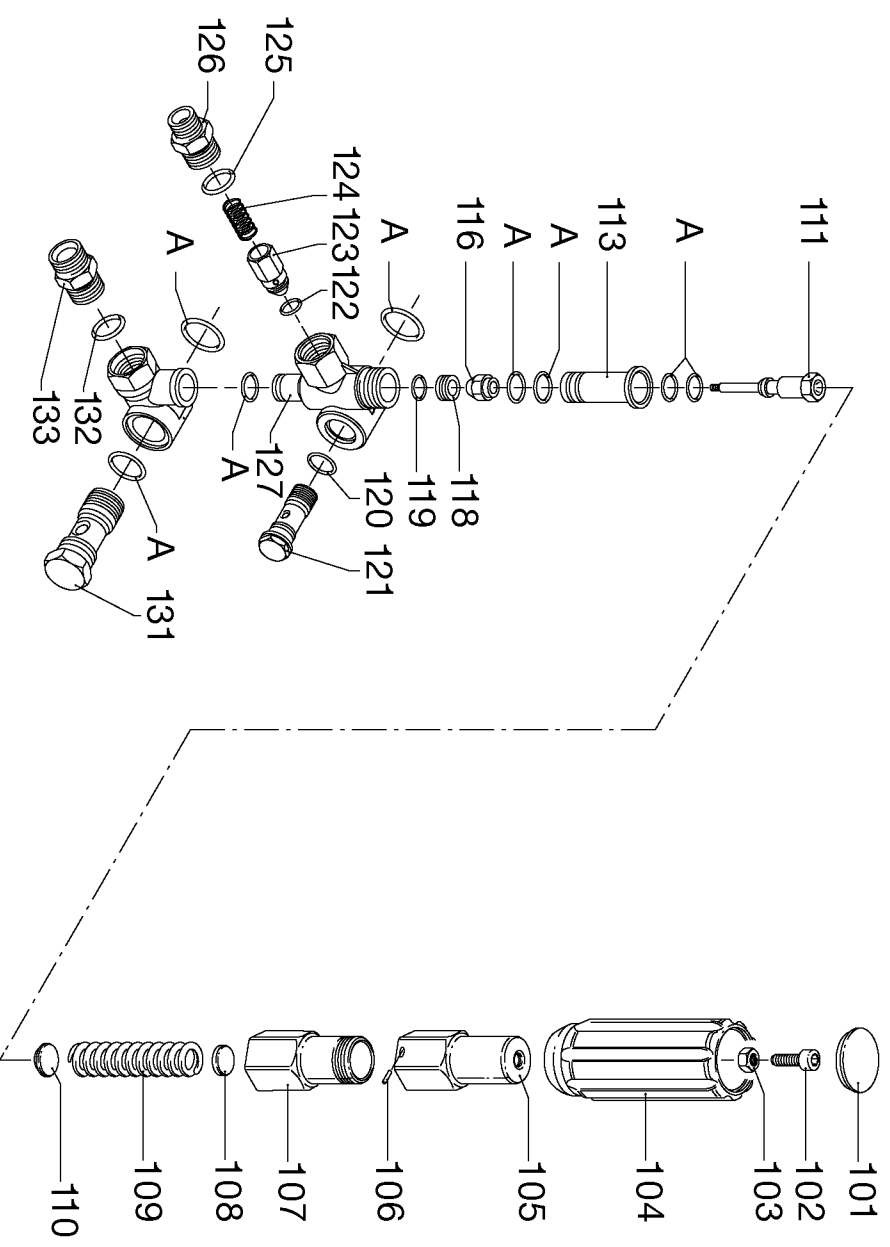

AR-20992 - UNLOADER

D25116- RKV4G40 - AR - Pump

D25116 - RKV4G40 - AR PUMP - REPAIR KITS

AR-1828 Valve Kit

AR-1856 Oil Seal Kit

AR-1857 Water Seal Kit

AR-2757 Plunger Kit

Parts List for PCK4040SP Type 1

Parts List for PCK4040SP Type 1

Item Number	Part Number	Description	Qty Required
73	AR-820440	SCREW GRUB	1
75	AR-1080401	RING	1
76	AR-1828	KIT VALVE	1
77	AR-2546	KIT PLUNGER	1
78	AR-1856	KIT OIL SEAL	1
79	AR-1857	KIT WATER SEAL	1
100	AR-20992	UNLOADER	1
101	AR-1560580	PLUG KNOB	1
102	000000-00	No Longer Available	1
103	AR-1660210	NUT	1
104	AR-1560400	HANDLE PRESSURE ADJU	1
105	AR-1560420	COVER SPRING	1
106	AR-1080070	PIN	1
107	AR-2260120	SPRING GUIDE	1
108	AR-2260140	PLATE UPPER	1
109	AR-1560350	SPRING	1
110	000000-00	No Longer Available	1
111	AR-2260060	PISTON	1
113	AR-2260040	PISTON GUIDE	1
116	AR-2260450	JET BY-PASS	1
118	AR-2260080	SEAT	1
121	AR-1540272	SCREW	1
123	AR-1540170	JET	1
124	AR-1560140	SPRING	1
126	AR-1560111	NIPPLE 3/8	1
127	000000-00	No Longer Available	1
131	AR-2260420	SCREW	1

Parts List for PCK4040SP Type 1

Item Number	Part Number	Description	Qty Required
132	AR-480440	O-RING 17.13X2.62	1
133	AR-1540050	SET BOLT	1
501	D25056	PUMP	1
502	17098	FILTER INLINE ASSY	1
503	D28541	HOSE .283/.307IN ID	1
504	F180	ORING HIGH PRESS 3/8	1
504	A19985	SOCKET QUIK CONNECT	1
505	V124	INJECTOR CHEMICAL	1
506	D24875	NIPPLE CLOSE 1/2 NPT	1
507	S065	CLAMP PRESS WASHER	1
508	17657	VALVE THERMAL RELIEF	1
509	16776	VALVE EASY STRT CTRL	1
510	000000-00	No Longer Available	1
511	M036	KEY	1
512	D23215	OIL SAE 10W-30 SJ 32	1
513	000000-00	No Longer Available	1
514	D22268	ISOLATOR RECESSED RU	1
516	000000-00	No Longer Available	2
517	F464	PAL NUT	2
518	D21436	SCREW .250-20X.750 U	2
519	D21437	NUT.250-20 FLANGEHEA	2
520	16471	KNOB .313-18 NUT	2
521	D23196	BOLT .313-18X2.00 UN	1
522	A11349	BOLT .375-16X1.25 FL	4
523	000000-00	No Longer Available	2
525	A11363	HOSE ASSY	1
526	F180	ORING HIGH PRESS 3/8	1