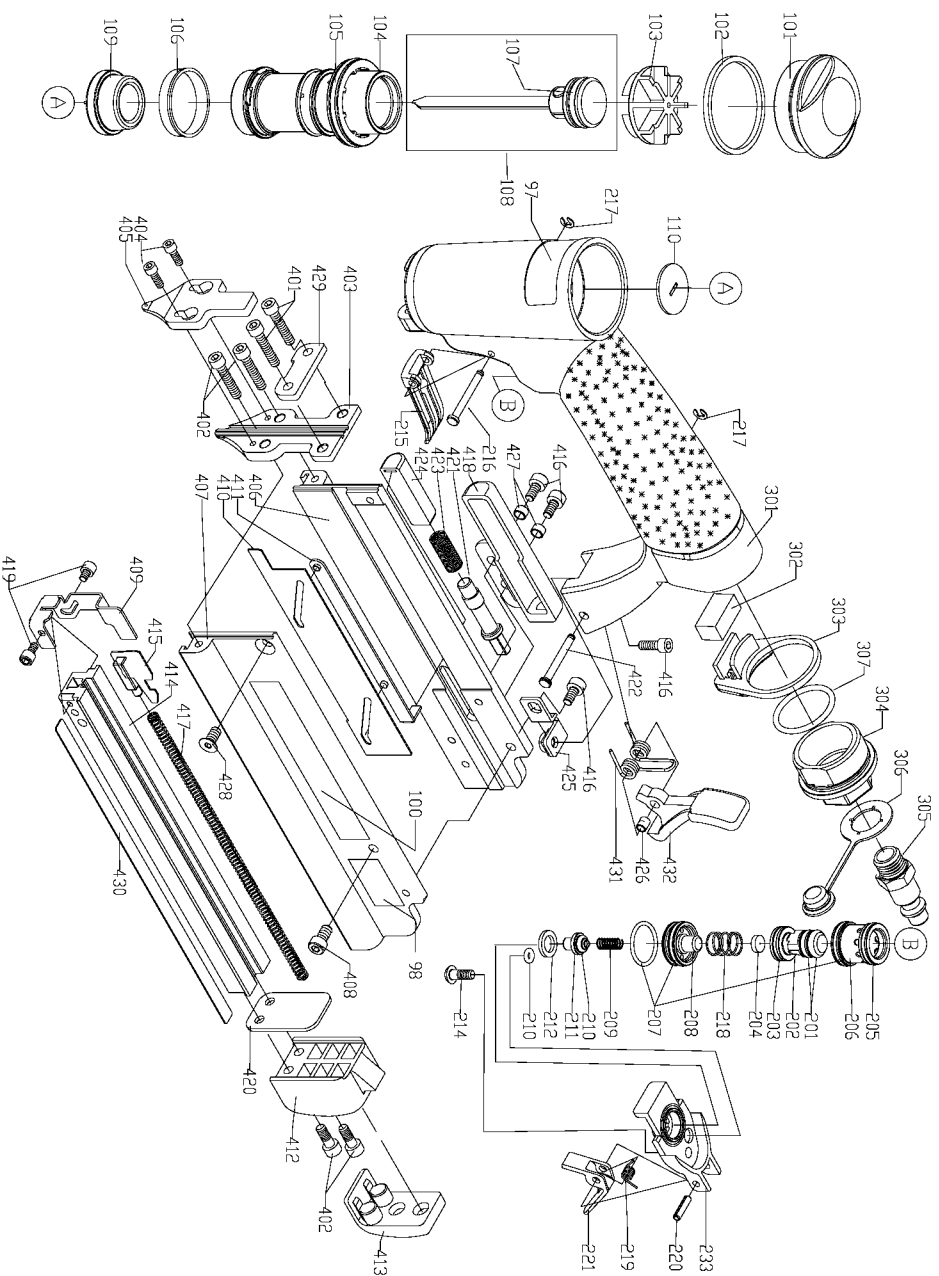

PORTER-CABLE PIN NAILER

WARNING: Repairs should only be attempted by trained repairmen. Contact the nearest Porter-Cable Service Center or other competent repair center

PIN 100

Parts List for PIN100 Type 1

Item Number	Part Number	Description	Qty Required
97	891606	LABEL-HOUSING LOGO U	1
98	904267	LABEL-LOAD INSTRUCTI	1
100	904679	LABEL-WARNING S/N SP	1
101	892267	CAP	1
102	892268	SEAL	1
103	892269	CYLINDER PRESS RING	1
104	904268	CYLINDER SLEEVE (NYL	1
105	892271	O-RING	1
106	892273	CYLINDER RING	1
107	904269	O-RING (16 X 3)(3016	1
108	60084	DRIVER KIT	1
108	905117	DRIVER MAINT KIT	1
109	910252	BUMPER	1
109	910252	BUMPER	1
110	904272	DRIVER GUIDE	1
201	892280	O-RING	1
202	893814	VALVE PLUNGER	1
203	892282	O-RING	1
204	892283	PLUNGER STOP	1
205	892284	O-RING	1
206	893815	VALVE BODY	1
207	905106	O-RING (15 X 1.5)	1
208	892287	PLUNGER CAP	1
209	888890	SPRING	1
210	892288	O-RING	1
211	892289	PLUNGER	1
212	892290	COLLAR	1