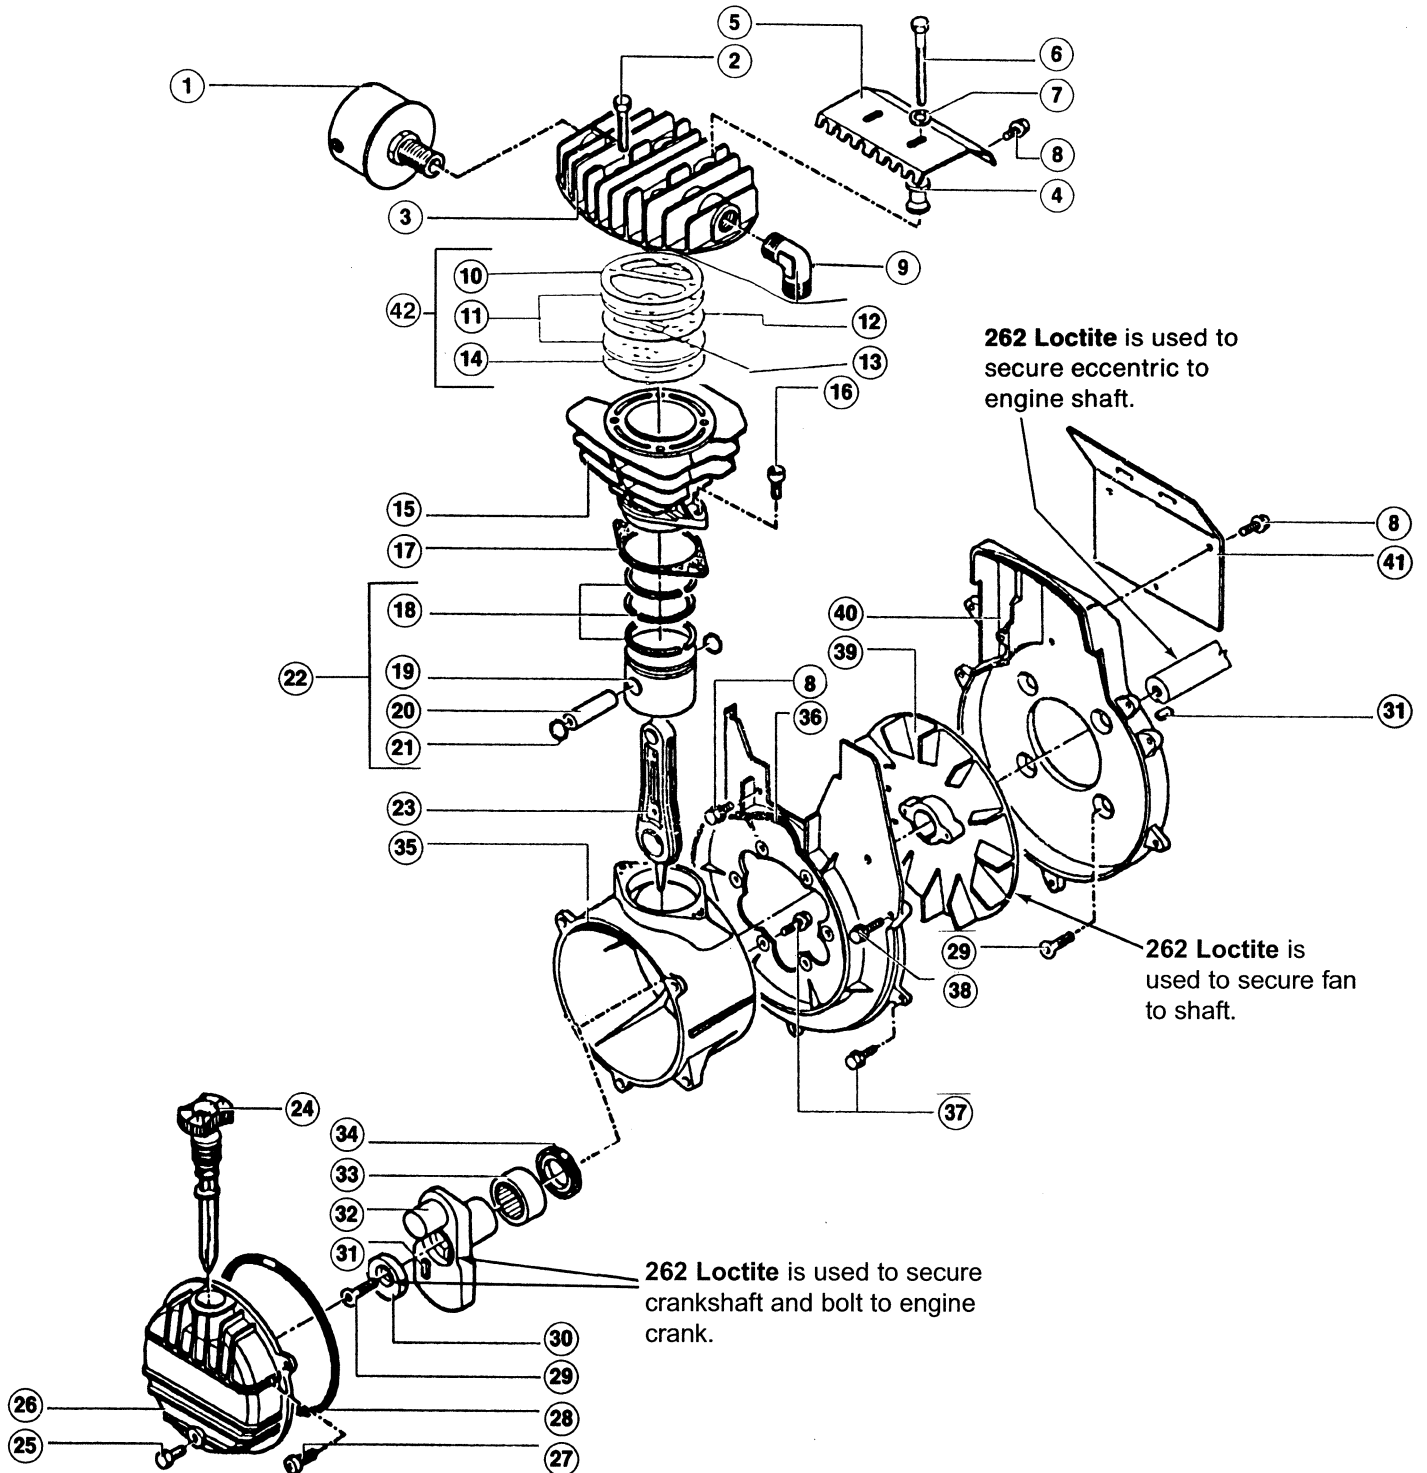

**SCHEMATIC FOR  
PMP11MK238FI**

### PARTS LIST FOR PMP11MK238FI

Schematic #	Description	Part #	Qty.
1	Intake Filter Assembly	317013000F	1
	Filter Element	317013004FE	1
2	Bolt	014002021F	2
3	Head	116069001F	1
4	Spacer	116060015F	2
5	Air Baffle	116060007F	1
6	Bolt	MIS10035	2
7	Washer	MIS10102	2
8	Screw	MIS10036	6
9	Brass Elbow	BREL0500X037539	1
10	Gasket	116022009F	1
11	Valve Plate	116022013F	2
12	Gasket	116022012F	1
13	Valve	116022038F	2
14	Gasket	116022010F	1
15	Cylinder	116022001F	1
16	Bolt	MIS10049	2
17	O-Ring	010114000F	1
18	Ring Set	216022002F	1
19	Piston	116022004F	1
20	Piston Pin	116022040F	1
21	Snap Ring	015001000F	2
22	Piston Assembly	416022004F	1
23	Connecting Rod	116091021F	1
24	Dipstick	012035000F	1
25	Drain Plug	014013024F	1
26	Crankcase Cover	116022006F	1
27	Screw	MIS10036	3
28	Diaphragm	116001025F	1
29	Screw	MIS10033	5
30	Washer	116060005F	1
31	Keystock	116060006F	2
32	Crankshaft	116060001F (SPECIFY MODEL)	1
33	Bearing	033058000F	1
34	Seal	010060000F	1
35	Crankcase	116060011F	1
36	Air Baffle/Mounting Plate - Pump	116060003F	1
37	Screw	MIS10037	11
38	Screw	MIS10038	2
39	Fan	016060002F	1
40	Air Baffle/Mounting Plate - Engine	116060004F	1
41	Air Baffle	116060010F	1
42	Valve Plate Assembly	116022100F	1
	Gasket Set	216032001F	1