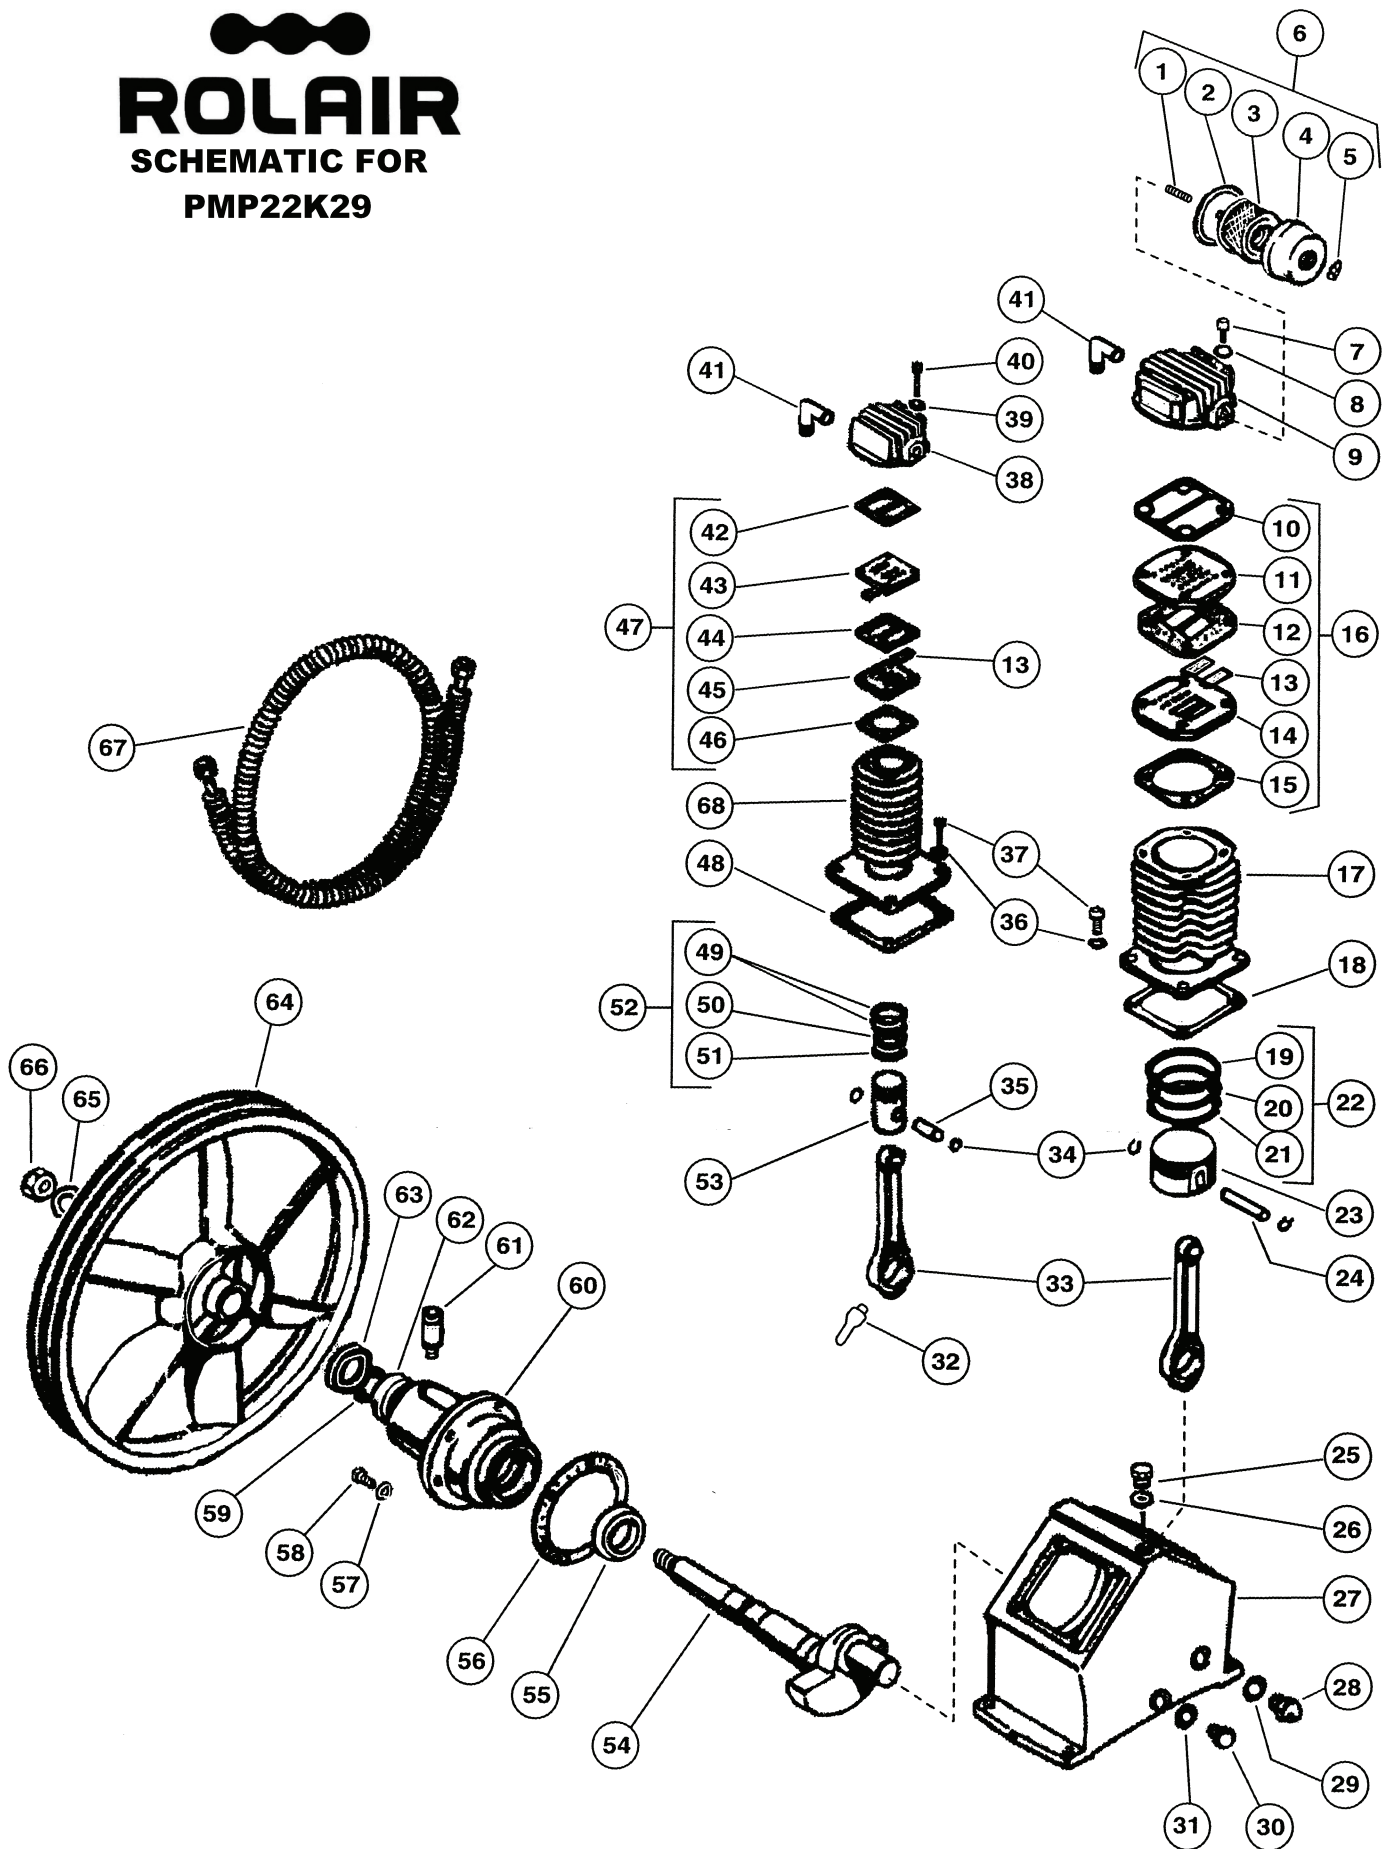

ROLAIR
 SCHEMATIC FOR
PMP22K29

PARTS LIST FOR PMP22K29

Schem. #	Description	Part #	Qty.	Schem. #	Description	Part #	Qty.
1	Tension Rod	37302370CH	1	36	Washer	37504220CH	8
2	Filter Base	35602360CH	1	37	Bolt	37303620CH	8
3	Filter Element	35602380CH	1	38	Head - HP	31309030CH	1
4	Filter Cover	35602350CH	1	39	Washer	37500400CH	4
5	Wing Nut	37400450CH	1	40	Bolt	37304800CH	4
6	Filter Assembly	FILASYK30	1	41	Elbow	16904680CH	2
7	Bolt	37302900CH	4	42	Gasket	30509200CH	1
8	Washer	37502320CH	4	43	Valve Plate	32709070CH	1
9	Head - LP	31309020CH	1	44	Gasket	30509190CH	1
10	Gasket	30509170CH	1	45	Valve Plate	32709070CH	1
11	Valve Plate	32709060CH	1	46	Gasket	30509180CH	1
12	Gasket	30509160CH	1	47	Valve Plate Assy. - HP	2900VK29VHP	1
13	Valve	32702400CH	4	48	Gasket	30509140CH	1
14	Valve Plate	32709060CH	1	49	Ring - HP	31203390CH	2
15	Gasket	30509150CH	1	50	Ring - HP	31202200CH	1
16	Valve Plate Assy. - LP	2900VK29VLP	1	51	Ring - HP	31202210CH	1
17	Cylinder - LP	31609040CH	1	52	Ring Set - HP	32546120CH	1
18	Gasket	30509140CH	1	53	Piston - HP	31203050CH	1
19	Ring - LP	31202160CH	1	54	Crankshaft	30209010CH	1
20	Ring - LP	31202170CH	1	55	Bearing	30309150CH	1
21	Ring - LP	31202180CH	1	56	Gasket	30509130CH	1
22	Ring Set - LP	32546110CH	1	57	Washer	37508130CH	6
23	Piston - LP	31202190CH	1	58	Bolt	37304240CH	6
24	Piston Pin - LP	31202230CH	1	59	C-Clip	37607560CH	1
25	Oil Fill Plug	36503650CH	1	60	Bearing Carrier	30409090CH	1
26	Gasket	3050016ACH	1	61	3/8" Breather/Oil Fill Plug	36507050CH	1
27	Crankcase	33109000CH	1	62	Bearing	30309160CH	1
28	Sight Gauge	36504450CH	1	63	Oil Seal	30309120CH	1
29	Gasket	30504440CH	1	64	Flywheel	31003040CH	1
30	Drain Bolt	36500110CH	1	65	Washer	37502450CH	1
31	Gasket	30500160CH	1	66	Nut	37403780CH	1
32	Dipper	37604180CH	1	67	Intercooler	32909010CH	1
33	Connecting Rod	31109080CH	2	68	Cylinder-HP	31609050CH	1
34	Snap Ring	37602260CH	4		Gasket Set	K29VGASKETS	1
35	Piston Pin - HP	31202240CH	1		Ring Set	K29RINGS	1